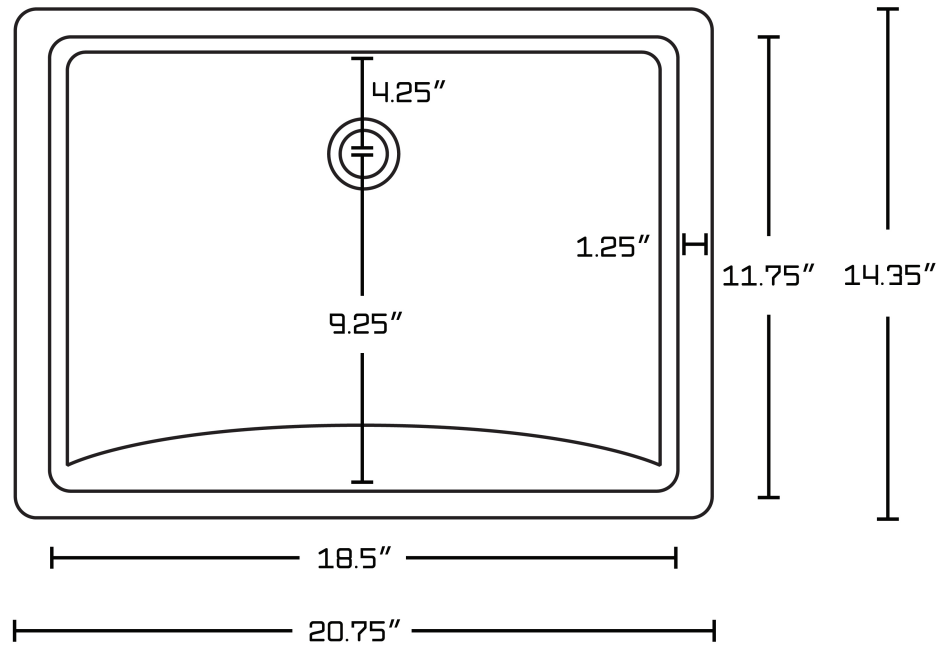

Product ID:	18116
Product Type:	Bathroom Undermount Sink Set
Shape:	Rectangle
Install Type:	Undermount
Faucet Drilling:	1 Hole
Overflow:	Yes
Num Of Sinks:	1
Includes Faucets:	Yes
Includes Drains:	Yes
Undermount Sinks Color:	White
Width Group:	20-in. - 29-in.
Material:	Ceramic
Certification:	CSA
Style:	Transitional
Finish:	Enamel Glaze
Hardware Color:	Chrome
Color:	White
Recommended Ship Method:	SP