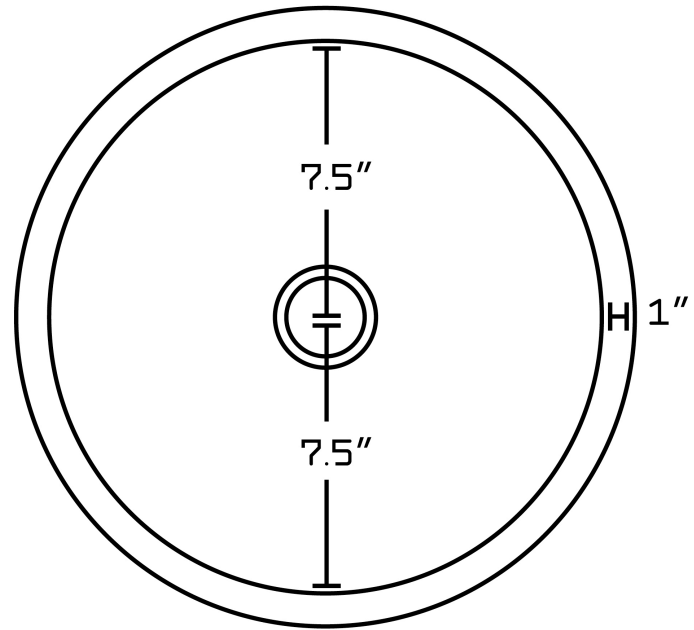

	1	20326	N/A	Overflow Cap	1.25-in. W Stainless Steel Overflow Cap In Chrome Color	Chrome	876	0	
---	---	-------	-----	--------------	---	--------	-----	---	--

**Estimated as of 21 Jan 2022 1:42 PM.*

Quality control approved in Canada. Each box on your order is physically opened-up and inspected to make sure only the highest quality product is shipped. We take and store photos of every single quality audit of every single order we ship. You can see them when you track your order on our website. This product is a group of multiple products. It features a round shape. This bathroom undermount sink set is designed to be installed as a undermount bathroom undermount sink set. It is constructed with ceramic. This bathroom undermount sink set comes with a enamel glaze finish in Biscuit color. It is designed for a 1 hole faucet.

Product ID:	20326
Product Type:	Bathroom Undermount Sink Set
Shape:	Round
Install Type:	Undermount
Faucet Drilling:	1 Hole
Overflow:	Yes
Num Of Sinks:	1
Includes Faucets:	Yes
Includes Drains:	No
Undermount Sinks Color:	Biscuit
Width Group:	10-in. - 19-in.
Material:	Ceramic
Style:	Transitional
Finish:	Enamel Glaze
Hardware Color:	Chrome
Color:	Biscuit
Recommended Ship Method:	SP