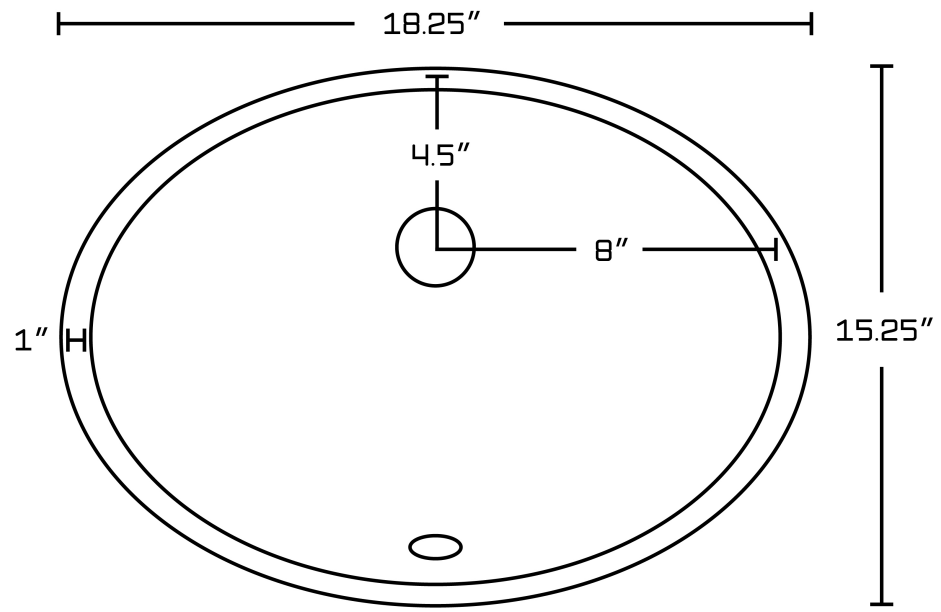

Product ID:	18093
Product Type:	Bathroom Undermount Sink Set
Shape:	Oval
Install Type:	Undermount
Faucet Drilling:	3H8-in.
Overflow:	Yes
Num Of Sinks:	1
Includes Faucets:	Yes
Includes Drains:	Yes
Undermount Sinks Color:	White
Width Group:	10-in. - 19-in.
Material:	Ceramic
Certification:	CSA
Style:	Transitional
Finish:	Enamel Glaze
Hardware Color:	Chrome
Color:	White
Recommended Ship Method:	SP