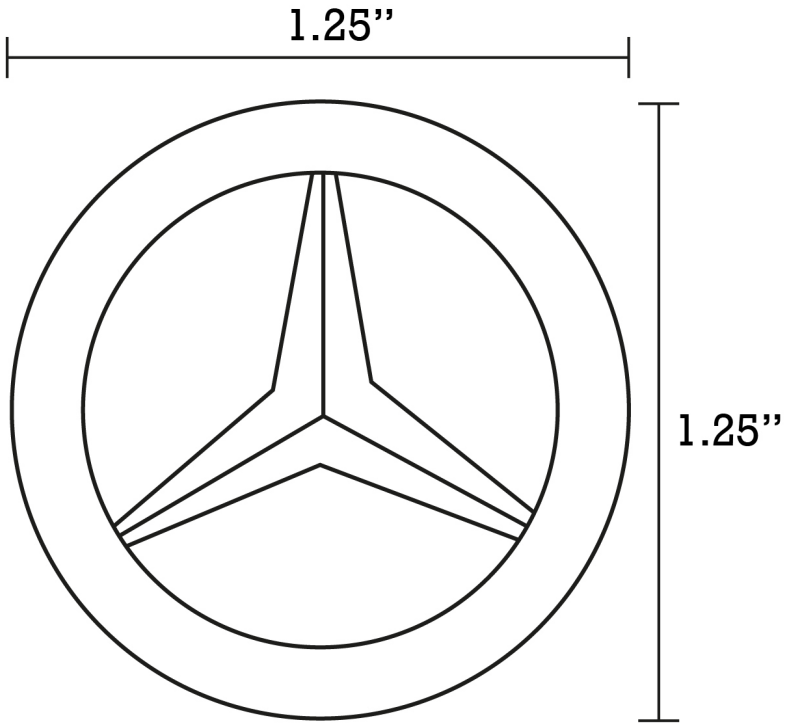

Product ID:	20326
Product Type:	Bathroom Undermount Sink Set
Shape:	Rectangle
Install Type:	Undermount
Faucet Drilling:	1 Hole
Overflow:	Yes
Num Of Sinks:	1
Includes Faucets:	Yes
Includes Drains:	No
Undermount Sinks Color:	Biscuit
Width Group:	10-in. - 19-in.
Material:	Ceramic
Style:	Transitional
Finish:	Enamel Glaze
Hardware Color:	Chrome
Color:	Biscuit
Recommended Ship Method:	SP