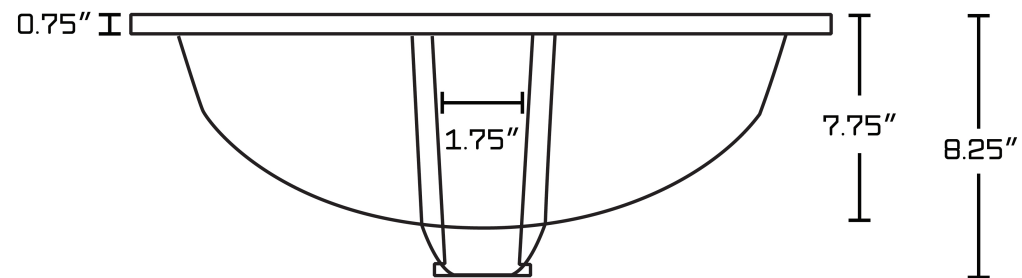

*Estimated as of 21 Jan 2022 1:51 PM.

Quality control approved in Canada. Each box on your order is physically opened-up and inspected to make sure only the highest quality product is shipped. We take and store photos of every single quality audit of every single order we ship. You can see them when you track your order on our website. This product is a group of multiple products. It features a rectangle shape. This bathroom undermount sink set is designed to be installed as a undermount bathroom undermount sink set. It is constructed with ceramic. This bathroom undermount sink set comes with a enamel glaze finish in White color. This transitional bathroom undermount sink set product is CSA certified. It is designed for a 3h8-in. faucet.

Product ID:	20326
Product Type:	Bathroom Undermount Sink Set
Shape:	Rectangle
Install Type:	Undermount
Faucet Drilling:	3H8-in.
Overflow:	Yes
Num Of Sinks:	1
Includes Faucets:	Yes
Includes Drains:	No
Undermount Sinks Color:	White
Width Group:	20-in. - 29-in.
Material:	Ceramic
Certification:	CSA
Style:	Transitional
Finish:	Enamel Glaze
Hardware Color:	Chrome
Color:	White
Recommended Ship Method:	SP