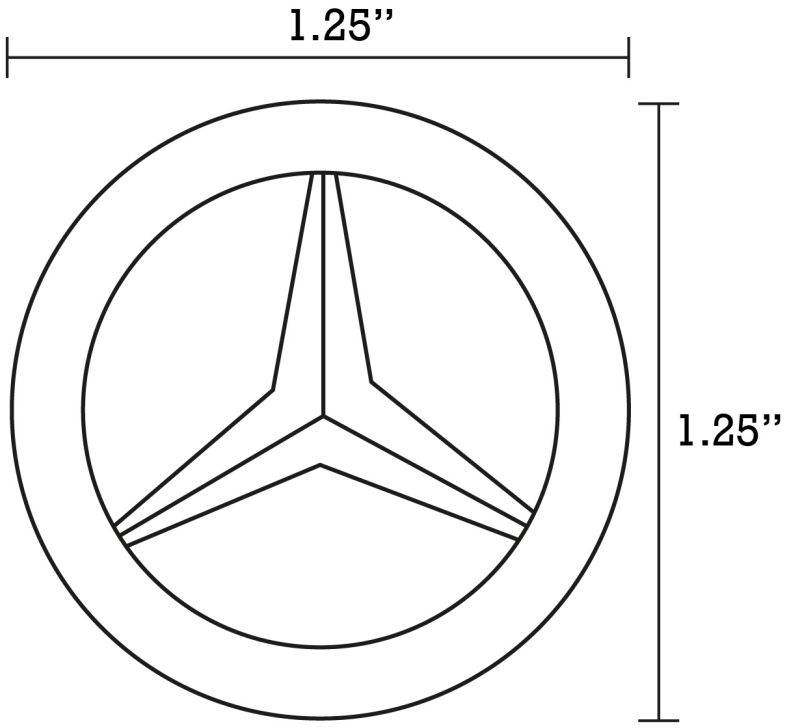

Product ID:	20326
Product Type:	Bathroom Undermount Sink Set
Shape:	Rectangle
Install Type:	Undermount
Faucet Drilling:	3H8-in.
Overflow:	Yes
Num Of Sinks:	1
Includes Faucets:	Yes
Includes Drains:	No
Undermount Sinks Color:	White
Width Group:	20-in. - 29-in.
Material:	Ceramic
Certification:	CSA
Style:	Transitional
Finish:	Enamel Glaze
Hardware Color:	Chrome
Color:	White
Recommended Ship Method:	SP