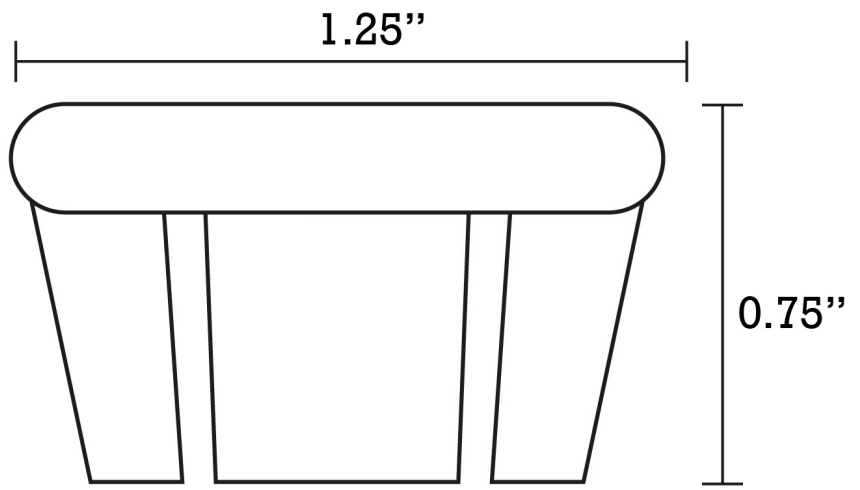

*Estimated as of 21 Jan 2022 1:51 PM.

Quality control approved in Canada. Each box on your order is physically opened-up and inspected to make sure only the highest quality product is shipped. We take and store photos of every single quality audit of every single order we ship. You can see them when you track your order on our website. This product is a group of multiple products. It features a rectangle shape. This bathroom undermount sink set is designed to be installed as a undermount bathroom undermount sink set. It is constructed with ceramic. This bathroom undermount sink set comes with a enamel glaze finish in White color. This transitional bathroom undermount sink set product is CSA certified. It is designed for a 3h8-in. faucet.

Product ID:	20326
Product Type:	Bathroom Undermount Sink Set
Shape:	Rectangle
Install Type:	Undermount
Faucet Drilling:	3H8-in.
Overflow:	Yes
Num Of Sinks:	1
Includes Faucets:	Yes
Includes Drains:	No
Undermount Sinks Color:	White
Width Group:	20-in. - 29-in.
Material:	Ceramic
Certification:	CSA
Style:	Transitional
Finish:	Enamel Glaze
Hardware Color:	Chrome
Color:	White
Recommended Ship Method:	SP