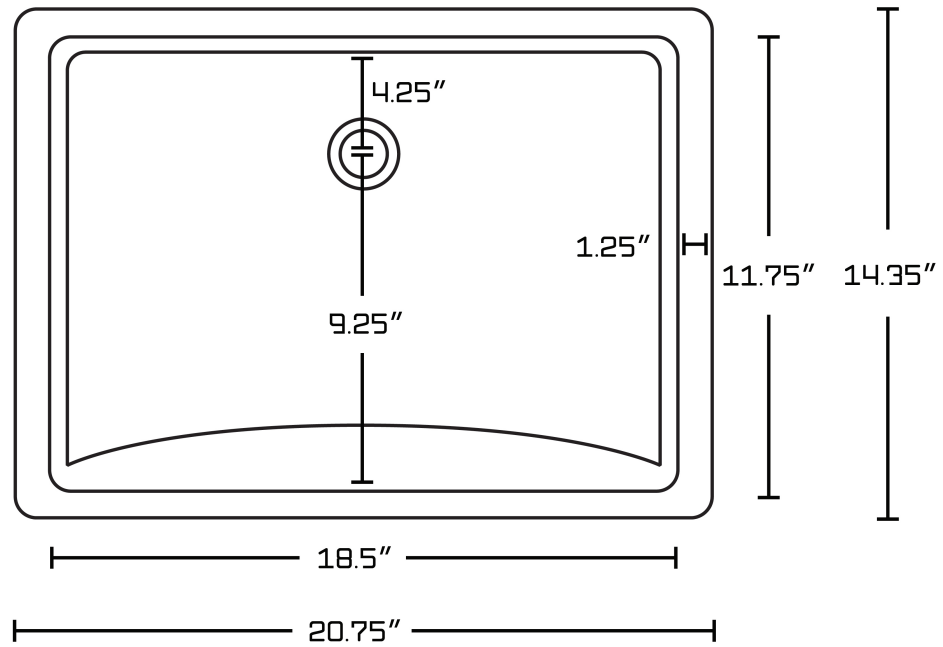

*Estimated as of 21 Jan 2022 1:51 PM.

Quality control approved in Canada. Each box on your order is physically opened-up and inspected to make sure only the highest quality product is shipped. We take and store photos of every single quality audit of every single order we ship. You can see them when you track your order on our website. This product is a group of multiple products. It features a rectangle shape. This bathroom undermount sink set is designed to be installed as a undermount bathroom undermount sink set. It is constructed with ceramic. This bathroom undermount sink set comes with a enamel glaze finish in White color. This transitional bathroom undermount sink set product is CSA certified. It is designed for a 3h8-in. faucet.

Product ID:	20326
Product Type:	Bathroom Undermount Sink Set
Shape:	Rectangle
Install Type:	Undermount
Faucet Drilling:	3H8-in.
Overflow:	Yes
Num Of Sinks:	1
Includes Faucets:	Yes
Includes Drains:	No
Undermount Sinks Color:	White
Width Group:	20-in. - 29-in.
Material:	Ceramic
Certification:	CSA
Style:	Transitional
Finish:	Enamel Glaze
Hardware Color:	Chrome
Color:	White
Recommended Ship Method:	SP