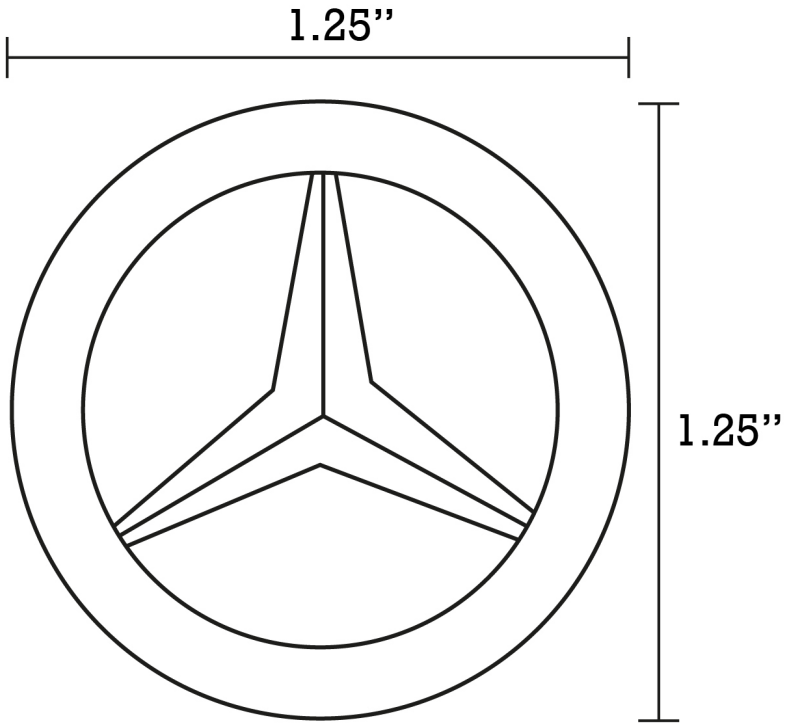

Product ID:	20326
Product Type:	Bathroom Undermount Sink Set
Shape:	Round
Install Type:	Undermount
Faucet Drilling:	3H8-in.
Overflow:	Yes
Num Of Sinks:	1
Includes Faucets:	Yes
Includes Drains:	No
Undermount Sinks Color:	White
Width Group:	10-in. - 19-in.
Material:	Ceramic
Style:	Transitional
Finish:	Enamel Glaze
Hardware Color:	Chrome
Color:	White
Recommended Ship Method:	SP