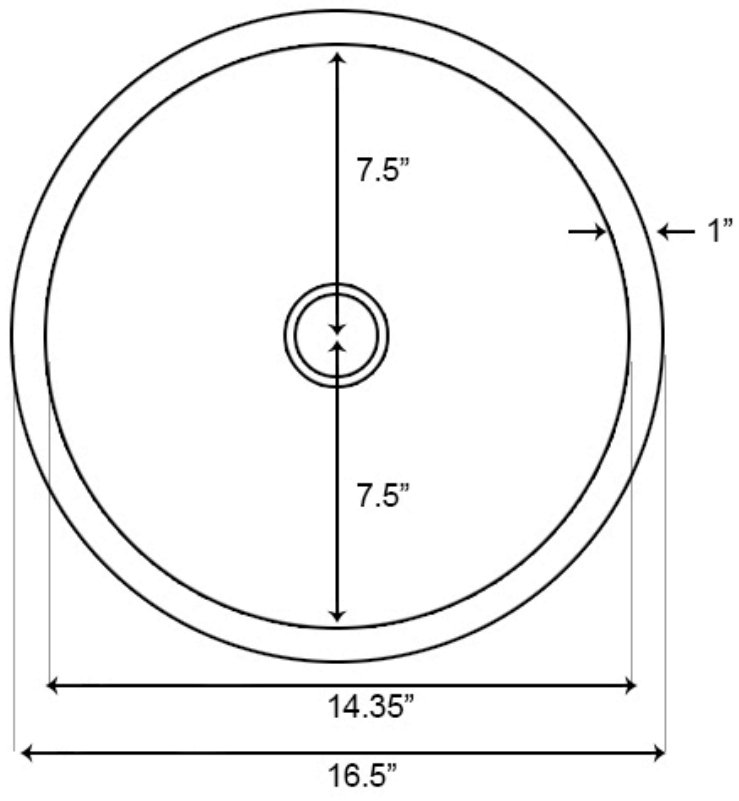

*Estimated as of 21 Jan 2022 1:37 PM.

Quality control approved in Canada. Each box on your order is physically opened-up and inspected to make sure only the highest quality product is shipped. We take and store photos of every single quality audit of every single order we ship. You can see them when you track your order on our website. This product is a group of multiple products. It features a round shape. This bathroom undermount sink set is designed to be installed as a undermount bathroom undermount sink set. It is constructed with ceramic. This bathroom undermount sink set comes with a enamel glaze finish in White color. It is designed for a 3h8-in. faucet.

Product ID:	20326
Product Type:	Bathroom Undermount Sink Set
Shape:	Round
Install Type:	Undermount
Faucet Drilling:	3H8-in.
Overflow:	Yes
Num Of Sinks:	1
Includes Faucets:	Yes
Includes Drains:	No
Undermount Sinks Color:	White
Width Group:	10-in. - 19-in.
Material:	Ceramic
Style:	Transitional
Finish:	Enamel Glaze
Hardware Color:	Chrome
Color:	White
Recommended Ship Method:	SP