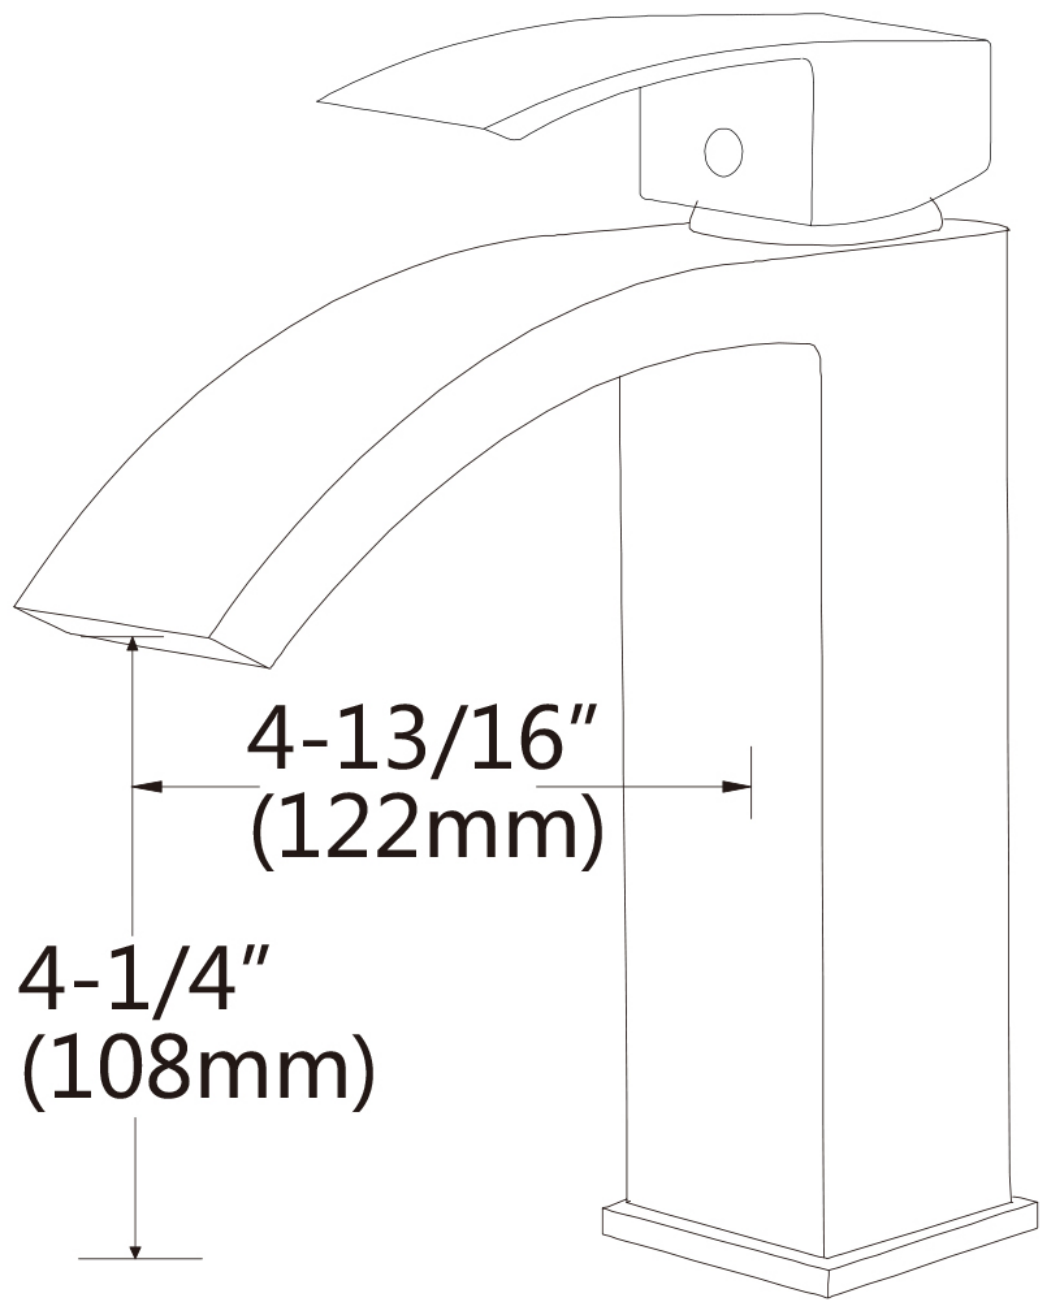

Feature(s):

- THIS PRODUCT INCLUDE(S): 1x bathroom vessel sink in white color (688), 1x bathroom sink drain in black color (20322), 1x bathroom sink faucet in black color (28814).
- This product is a bundle (set of multiple products).
- This bathroom vessel sink set features a rectangle shape with a traditional style.
- This product is made for wall mount installation.
- DIY installation instructions are included in the box.
- This bathroom vessel sink set is designed for a 1 hole faucet and the faucet drilling location is on the center.
- This bathroom vessel sink set features 1 sink.
- This bathroom vessel sink set is made with ceramic.
- The primary color of this product is white and it comes with black hardware.
- Smooth non-porous surface; prevents from discoloration and fading.
- Double fired and glazed for durability and stain resistance.
- 1.75-in. standard USA-Canada drain opening.
- Constructed with lead-free brass, ensuring strength and durability.
- Solid bulky brass feel (not cheap and light).
- 23.5-in. Width (left to right).
- 17.25-in. Depth (back to front).
- 5-in. Height (top to bottom).
- All dimensions are nominal.
- This product can usually be shipped out in 1 day.
- Quality control approved in Canada.
- Each box on your order is physically opened-up and inspected to make sure only the highest quality product is shipped.
- We take and store photos of every single quality audit of every single order we ship.
- You can see them when you track your order on our website.

7-1/16"
(179mm)

A vertical dimension line with arrows at both ends, indicating the total height of the faucet from the base to the top of the handle.