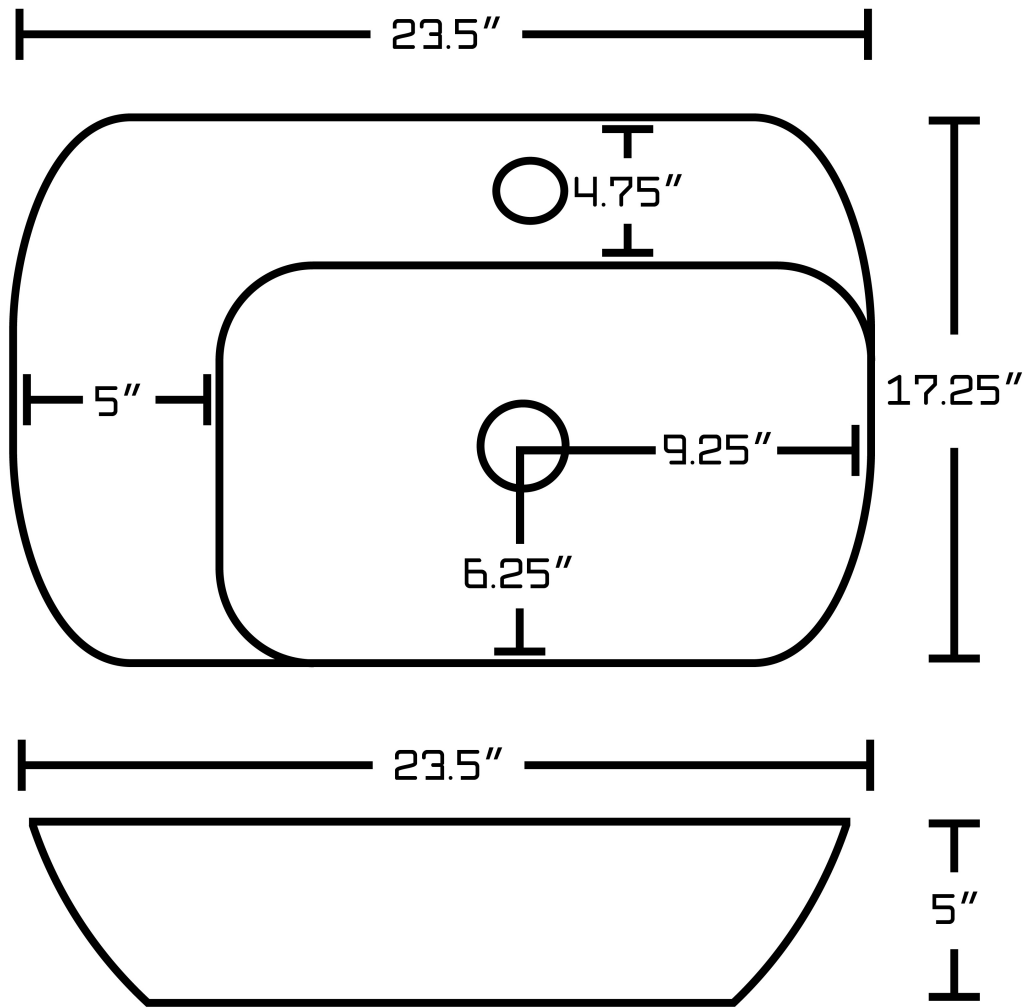

*Estimated as of 21 Jan 2022 2:08 PM.

Quality control approved in Canada. Each box on your order is physically opened-up and inspected to make sure only the highest quality product is shipped. We take and store photos of every single quality audit of every single order we ship. You can see them when you track your order on our website. This product is a group of multiple products. It features a rectangle shape. This bathroom vessel sink set is designed to be installed as a wall mount bathroom vessel sink set. It is constructed with ceramic. This bathroom vessel sink set comes with a enamel glaze finish in White color. It is designed for a 1 hole faucet.

Product ID:	28814
Product Type:	Bathroom Vessel Sink Set
Shape:	Rectangle
Install Type:	Wall Mount
Faucet Drilling:	1 Hole
Faucet Drilling Location:	Center
Overflow:	No
Num Of Sinks:	1
Includes Faucets:	Yes
Includes Drains:	Yes
Width Group:	20-in. - 29-in.
Material:	Ceramic
Style:	Traditional
Finish:	Enamel Glaze
Hardware Color:	Black
Color:	White
Recommended Ship Method:	SP

7-1/16"
(179mm)

A vertical dimension line with arrows at both ends, indicating the total height of the faucet from the base to the top of the handle.