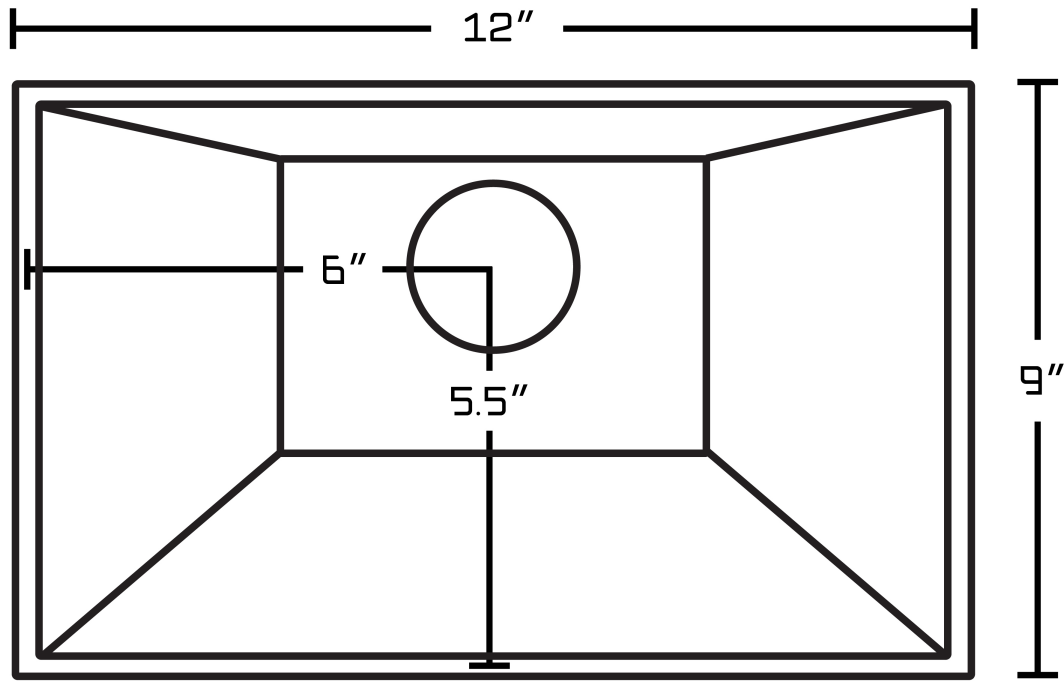

*Estimated as of 21 Jan 2022 2:13 PM.

Quality control approved in Canada. Each box on your order is physically opened-up and inspected to make sure only the highest quality product is shipped. We take and store photos of every single quality audit of every single order we ship. You can see them when you track your order on our website. This product is a group of multiple products. This traditional bathroom vessel sink set belongs to the exquisite Emily design series. It features a rectangle shape. This bathroom vessel sink set is designed to be installed as a above counter bathroom vessel sink set. It is constructed with ceramic. This bathroom vessel sink set comes with a enamel glaze finish in White color. It is designed for a deck mount faucet.

Product ID:	28792
Product Type:	Bathroom Vessel Sink Set
Series:	Emily
Shape:	Rectangle
Install Type:	Above Counter
Faucet Drilling:	Deck Mount
Faucet Drilling Location:	Deck Mount
Overflow:	No
Num Of Sinks:	1
Includes Faucets:	Yes
Includes Drains:	Yes
Width Group:	10-in. - 19-in.
Material:	Ceramic
Style:	Traditional
Finish:	Enamel Glaze
Hardware Color:	Brushed Nickel
Color:	White
Recommended Ship Method:	SP