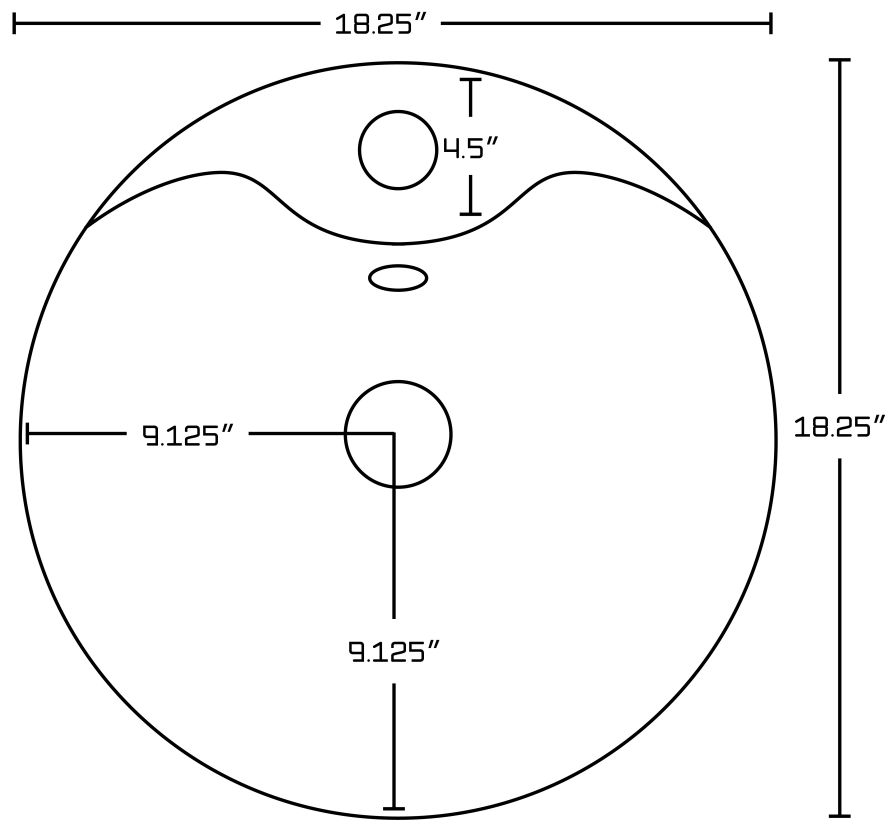

*Estimated as of 21 Jan 2022 2:05 PM.

Quality control approved in Canada. Each box on your order is physically opened-up and inspected to make sure only the highest quality product is shipped. We take and store photos of every single quality audit of every single order we ship. You can see them when you track your order on our website. This product is a group of multiple products. It features a round shape. This bathroom vessel sink set is designed to be installed as a above counter bathroom vessel sink set. It is constructed with ceramic. This bathroom vessel sink set comes with a enamel glaze finish in White color. It is designed for a 1 hole faucet.

Product ID:	28811
Product Type:	Bathroom Vessel Sink Set
Shape:	Round
Install Type:	Above Counter
Faucet Drilling:	1 Hole
Faucet Drilling Location:	Center
Overflow:	Yes
Num Of Sinks:	1
Includes Faucets:	Yes
Includes Drains:	Yes
Width Group:	10-in. - 19-in.
Material:	Ceramic
Style:	Traditional
Finish:	Enamel Glaze
Hardware Color:	Chrome
Color:	White
Recommended Ship Method:	SP

4-13/16"
(122mm)

4-1/4"
(108mm)

7-1/16"
(179mm)