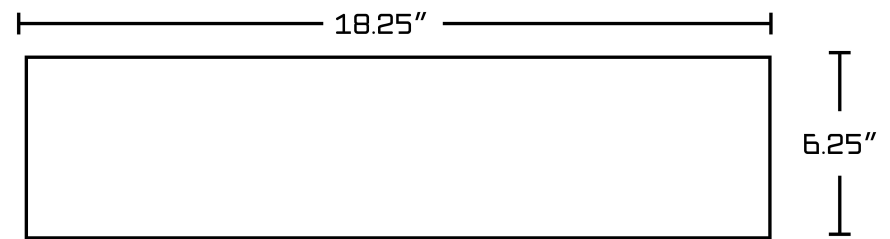

*Estimated as of 21 Jan 2022 2:05 PM.

Quality control approved in Canada. Each box on your order is physically opened-up and inspected to make sure only the highest quality product is shipped. We take and store photos of every single quality audit of every single order we ship. You can see them when you track your order on our website. This product is a group of multiple products. It features a round shape. This bathroom vessel sink set is designed to be installed as a above counter bathroom vessel sink set. It is constructed with ceramic. This bathroom vessel sink set comes with a enamel glaze finish in White color. It is designed for a 1 hole faucet.

4-13/16"
(122mm)

4-1/4"
(108mm)

7-1/16"
(179mm)