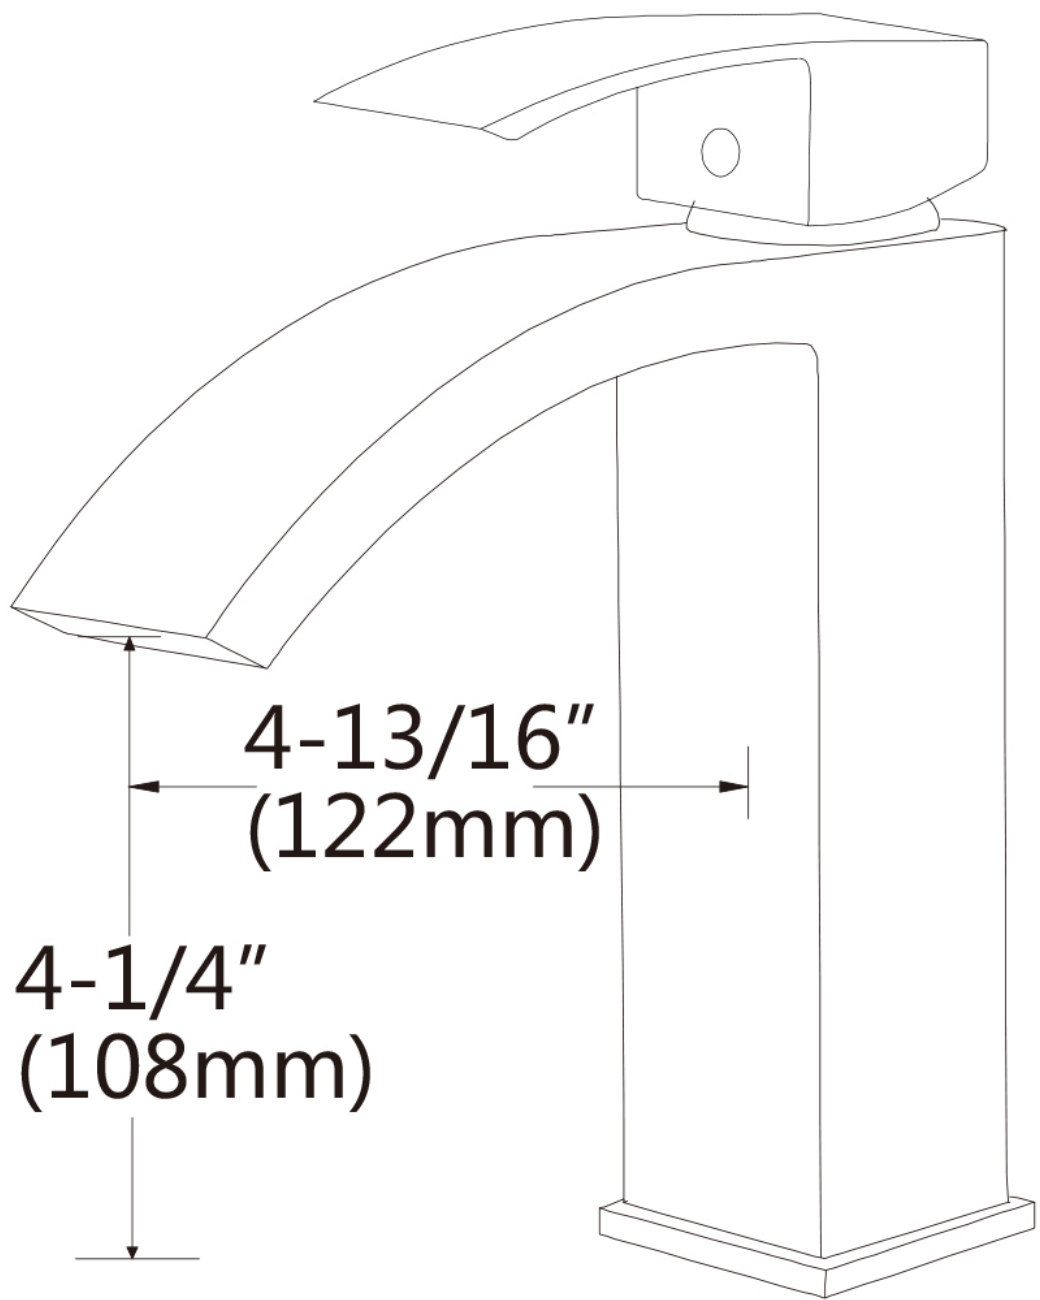

Feature(s):

- THIS PRODUCT INCLUDE(S): 1x bathroom vessel sink in white color (146), 1x bathroom sink drain in chrome color (1795), 1x bathroom sink faucet in chrome color (28811).
- This product is a bundle (set of multiple products).
- This bathroom vessel sink set features a round shape with a traditional style.
- This product is made for above counter installation.
- DIY installation instructions are included in the box.
- This bathroom vessel sink set is designed for a 1 hole faucet and the faucet drilling location is on the center.
- Comes with an overflow for safety.
- This bathroom vessel sink set features 1 sink.
- This bathroom vessel sink set is made with ceramic.
- The primary color of this product is white and it comes with chrome hardware.
- Smooth non-porous surface; prevents from discoloration and fading.
- Double fired and glazed for durability and stain resistance.
- 1.75-in. standard USA-Canada drain opening.
- Constructed with lead-free brass, ensuring strength and durability.
- Solid bulky brass feel (not cheap and light).
- 18.25-in. Width (left to right).
- 18.25-in. Depth (back to front).
- 6.25-in. Height (top to bottom).
- All dimensions are nominal.
- This product can usually be shipped out in 1 day.
- Quality control approved in Canada.
- Each box on your order is physically opened-up and inspected to make sure only the highest quality product is shipped.
- We take and store photos of every single quality audit of every single order we ship.
- You can see them when you track your order on our website.

Product ID:	28811
Product Type:	Bathroom Vessel Sink Set
Shape:	Round
Install Type:	Above Counter
Faucet Drilling:	1 Hole
Faucet Drilling Location:	Center
Overflow:	Yes
Num Of Sinks:	1
Includes Faucets:	Yes
Includes Drains:	Yes
Width Group:	10-in. - 19-in.
Material:	Ceramic
Style:	Traditional
Finish:	Enamel Glaze
Hardware Color:	Chrome
Color:	White
Recommended Ship Method:	SP

4-13/16"
(122mm)

4-1/4"
(108mm)

7-1/16"
(179mm)