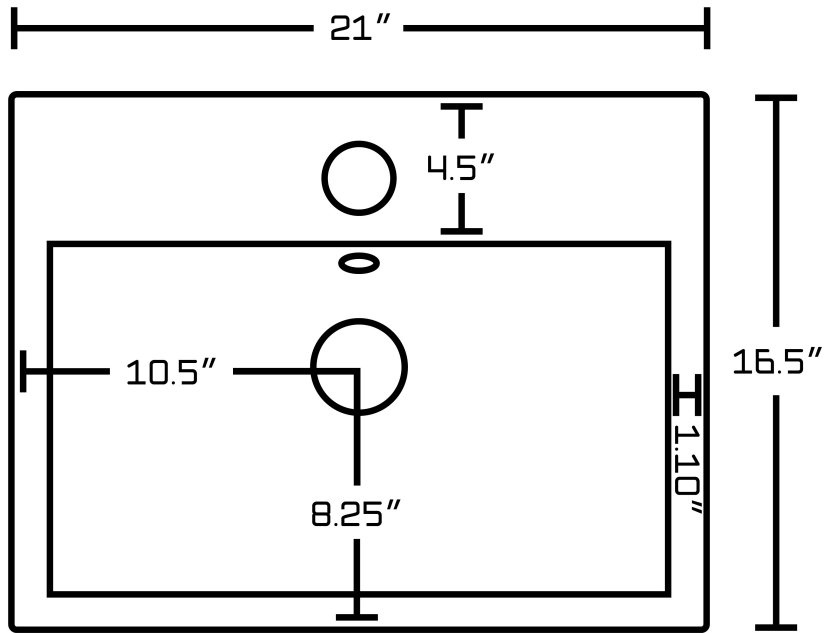

*Estimated as of 21 Jan 2022 2:17 PM.

Quality control approved in Canada. Each box on your order is physically opened-up and inspected to make sure only the highest quality product is shipped. We take and store photos of every single quality audit of every single order we ship. You can see them when you track your order on our website. This product is a group of multiple products. It features a rectangle shape. This bathroom vessel sink set is designed to be installed as a wall mount bathroom vessel sink set. It is constructed with ceramic. This bathroom vessel sink set comes with an enamel glaze finish in White color. It is designed for a 1 hole faucet.

Product ID:	20320
Product Type:	Bathroom Vessel Sink Set
Shape:	Rectangle
Install Type:	Wall Mount
Faucet Drilling:	1 Hole
Faucet Drilling Location:	Center
Overflow:	Yes
Num Of Sinks:	1
Includes Faucets:	No
Includes Drains:	Yes
Width Group:	20-in. - 29-in.
Material:	Ceramic
Style:	Transitional
Finish:	Enamel Glaze
Hardware Color:	Brushed Nickel
Color:	White
Recommended Ship Method:	SP