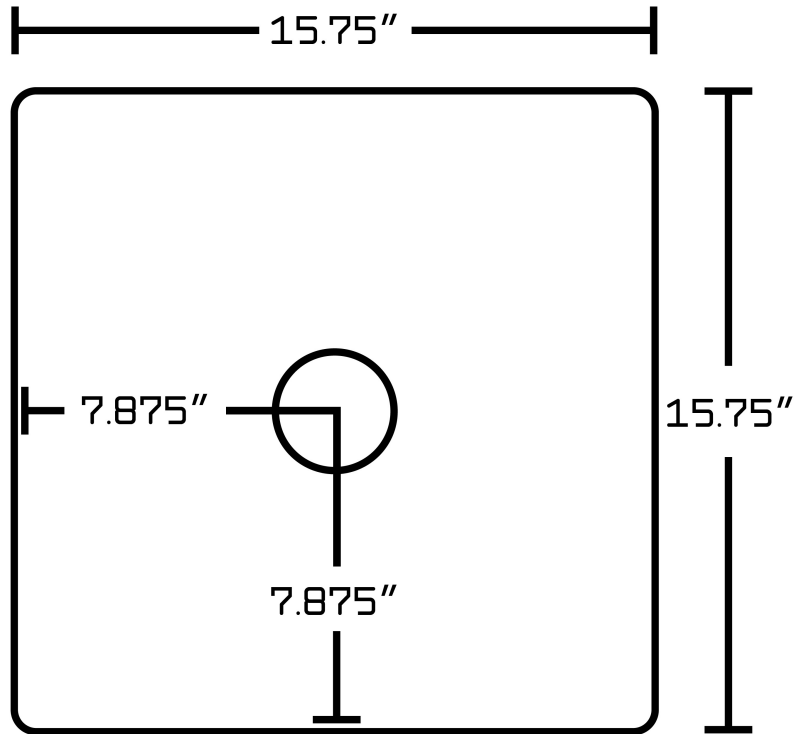

*Estimated as of 21 Jan 2022 2:06 PM.

Quality control approved in Canada. Each box on your order is physically opened-up and inspected to make sure only the highest quality product is shipped. We take and store photos of every single quality audit of every single order we ship. You can see them when you track your order on our website. This product is a group of multiple products. It features a square shape. This bathroom vessel sink set is designed to be installed as a above counter bathroom vessel sink set. It is constructed with ceramic. This bathroom vessel sink set comes with a enamel glaze finish in White color. It is designed for a deck mount faucet.

Product ID:	28792
Product Type:	Bathroom Vessel Sink Set
Shape:	Square
Install Type:	Above Counter
Faucet Drilling:	Deck Mount
Faucet Drilling Location:	Deck Mount
Overflow:	No
Num Of Sinks:	1
Includes Faucets:	Yes
Includes Drains:	Yes
Width Group:	10-in. - 19-in.
Material:	Ceramic
Style:	Modern
Finish:	Enamel Glaze
Hardware Color:	Brushed Nickel
Color:	White
Recommended Ship Method:	SP