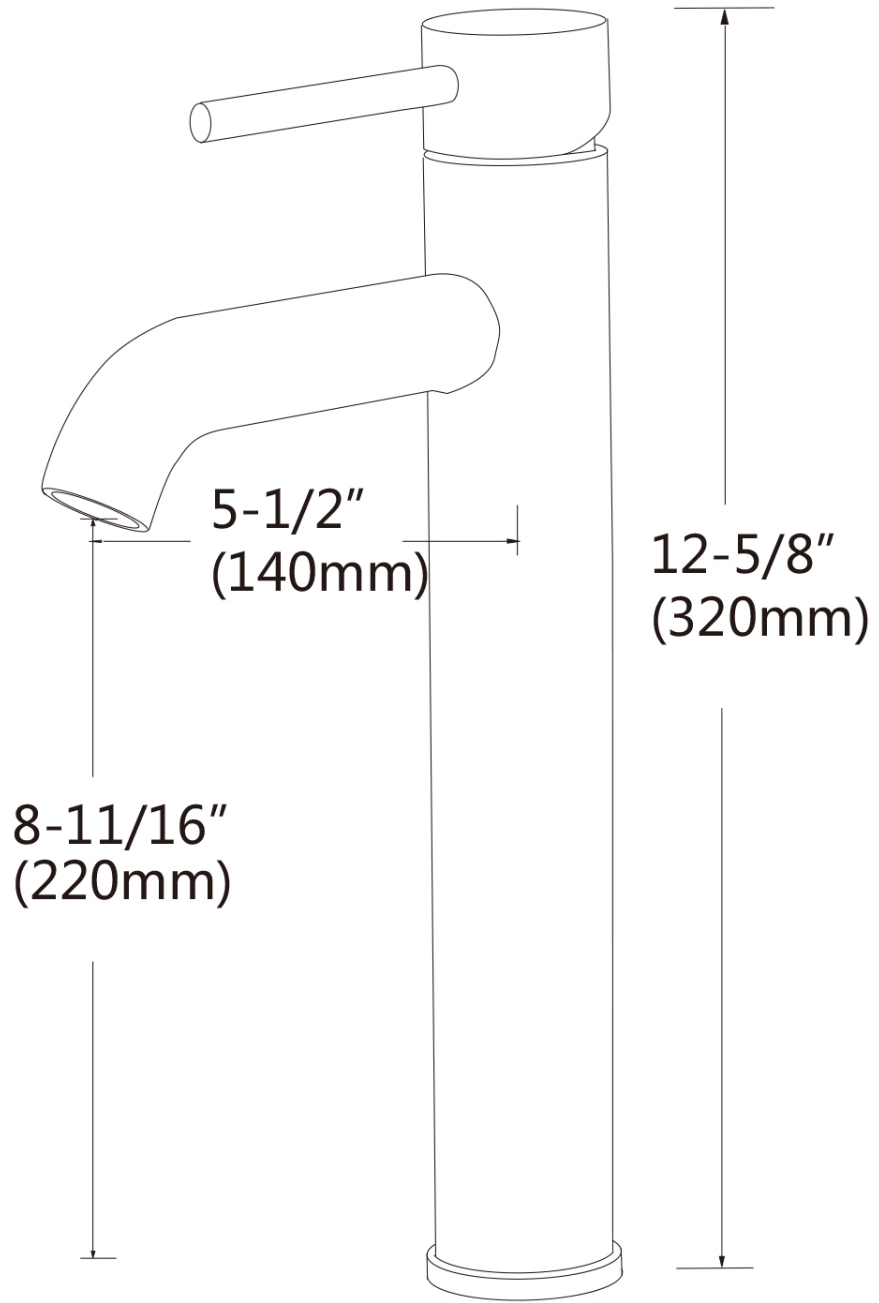

Feature(s):

- THIS PRODUCT INCLUDE(S): 1x bathroom vessel sink in white color (210), 1x bathroom sink drain in brushed nickel color (20324), 1x bathroom sink faucet in brushed nickel color (28792).
- This product is a bundle (set of multiple products).
- This bathroom vessel sink set features a square shape with a modern style.
- This product is made for above counter installation.
- DIY installation instructions are included in the box.
- This bathroom vessel sink set is designed for a deck mount faucet and the faucet drilling location is on the deck mount.
- This bathroom vessel sink set features 1 sink.
- This bathroom vessel sink set is made with ceramic.
- The primary color of this product is white and it comes with brushed nickel hardware.
- Smooth non-porous surface; prevents from discoloration and fading.
- Double fired and glazed for durability and stain resistance.
- 1.75-in. standard USA-Canada drain opening.
- Constructed with lead-free brass, ensuring strength and durability.
- Solid bulky brass feel (not cheap and light).
- 15.75-in. Width (left to right).
- 15.75-in. Depth (back to front).
- 4.5-in. Height (top to bottom).
- All dimensions are nominal.
- This product can usually be shipped out in 1 day.
- Quality control approved in Canada.
- Each box on your order is physically opened-up and inspected to make sure only the highest quality product is shipped.
- We take and store photos of every single quality audit of every single order we ship.
- You can see them when you track your order on our website.

Product ID:	28792
Product Type:	Bathroom Vessel Sink Set
Shape:	Square
Install Type:	Above Counter
Faucet Drilling:	Deck Mount
Faucet Drilling Location:	Deck Mount
Overflow:	No
Num Of Sinks:	1
Includes Faucets:	Yes
Includes Drains:	Yes
Width Group:	10-in. - 19-in.
Material:	Ceramic
Style:	Modern
Finish:	Enamel Glaze
Hardware Color:	Brushed Nickel
Color:	White
Recommended Ship Method:	SP