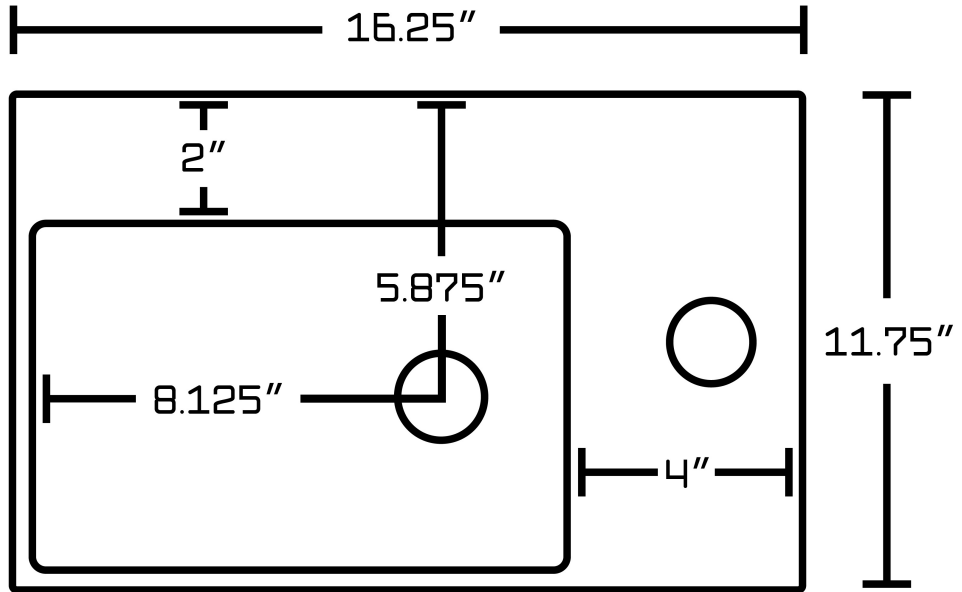

**Feature(s):**

- THIS PRODUCT INCLUDE(S): 1x bathroom vessel sink in white color (1303), 1x bathroom sink drain in white color (20323).
- This product is a bundle (set of multiple products).
- This bathroom vessel sink set features a rectangle shape with a transitional style.
- This product is made for wall mount installation.
- DIY installation instructions are included in the box.
- This bathroom vessel sink set is designed for a 1 hole faucet and the faucet drilling location is on the right.
- This bathroom vessel sink set features 1 sink.
- This bathroom vessel sink set is made with ceramic.
- The primary color of this product is white and it comes with white hardware.
- Smooth non-porous surface; prevents from discoloration and fading.
- Double fired and glazed for durability and stain resistance.
- 1.75-in. standard USA-Canada drain opening.
- Constructed with lead-free brass, ensuring strength and durability.
- Solid bulky brass feel (not cheap and light).
- 16.25-in. Width (left to right).
- 11.75-in. Depth (back to front).
- 4.5-in. Height (top to bottom).
- All dimensions are nominal.
- This product can usually be shipped out in 1 day.
- Quality control approved in Canada.
- Each box on your order is physically opened-up and inspected to make sure only the highest quality product is shipped.
- We take and store photos of every single quality audit of every single order we ship.
- You can see them when you track your order on our website.

Product ID:	20323
Product Type:	Bathroom Vessel Sink Set
Shape:	Rectangle
Install Type:	Wall Mount
Faucet Drilling:	1 Hole
Faucet Drilling Location:	Right
Overflow:	No
Num Of Sinks:	1
Includes Faucets:	No
Includes Drains:	Yes
Width Group:	10-in. - 19-in.
Material:	Ceramic
Style:	Transitional
Finish:	Enamel Glaze
Hardware Color:	White
Color:	White
Recommended Ship Method:	SP