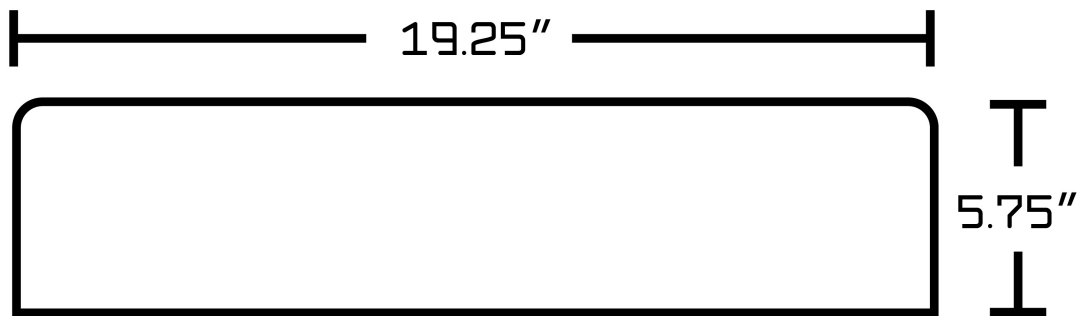

*Estimated as of 21 Jan 2022 2:06 PM.

Quality control approved in Canada. Each box on your order is physically opened-up and inspected to make sure only the highest quality product is shipped. We take and store photos of every single quality audit of every single order we ship. You can see them when you track your order on our website. This product is a group of multiple products. It features a rectangle shape. This bathroom vessel sink set is designed to be installed as a above counter bathroom vessel sink set. It is constructed with ceramic. This bathroom vessel sink set comes with a enamel glaze finish in White color. It is designed for a 1 hole faucet.

Product ID:	28739
Product Type:	Bathroom Vessel Sink Set
Shape:	Rectangle
Install Type:	Above Counter
Faucet Drilling:	1 Hole
Faucet Drilling Location:	Right
Overflow:	Yes
Num Of Sinks:	1
Includes Faucets:	Yes
Includes Drains:	Yes
Width Group:	10-in. - 19-in.
Material:	Ceramic
Style:	Modern
Finish:	Enamel Glaze
Hardware Color:	Brushed Nickel
Color:	White
Recommended Ship Method:	SP