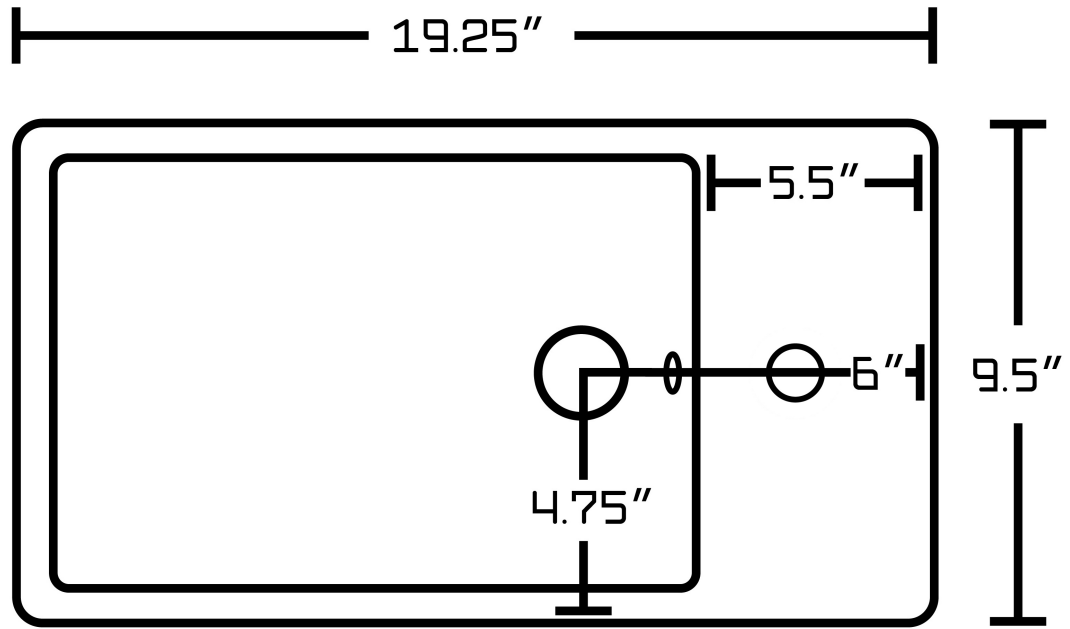

*Estimated as of 21 Jan 2022 2:06 PM.

Quality control approved in Canada. Each box on your order is physically opened-up and inspected to make sure only the highest quality product is shipped. We take and store photos of every single quality audit of every single order we ship. You can see them when you track your order on our website. This product is a group of multiple products. It features a rectangle shape. This bathroom vessel sink set is designed to be installed as a above counter bathroom vessel sink set. It is constructed with ceramic. This bathroom vessel sink set comes with a enamel glaze finish in White color. It is designed for a 1 hole faucet.

Product ID:	28739
Product Type:	Bathroom Vessel Sink Set
Shape:	Rectangle
Install Type:	Above Counter
Faucet Drilling:	1 Hole
Faucet Drilling Location:	Right
Overflow:	Yes
Num Of Sinks:	1
Includes Faucets:	Yes
Includes Drains:	Yes
Width Group:	10-in. - 19-in.
Material:	Ceramic
Style:	Modern
Finish:	Enamel Glaze
Hardware Color:	Brushed Nickel
Color:	White
Recommended Ship Method:	SP