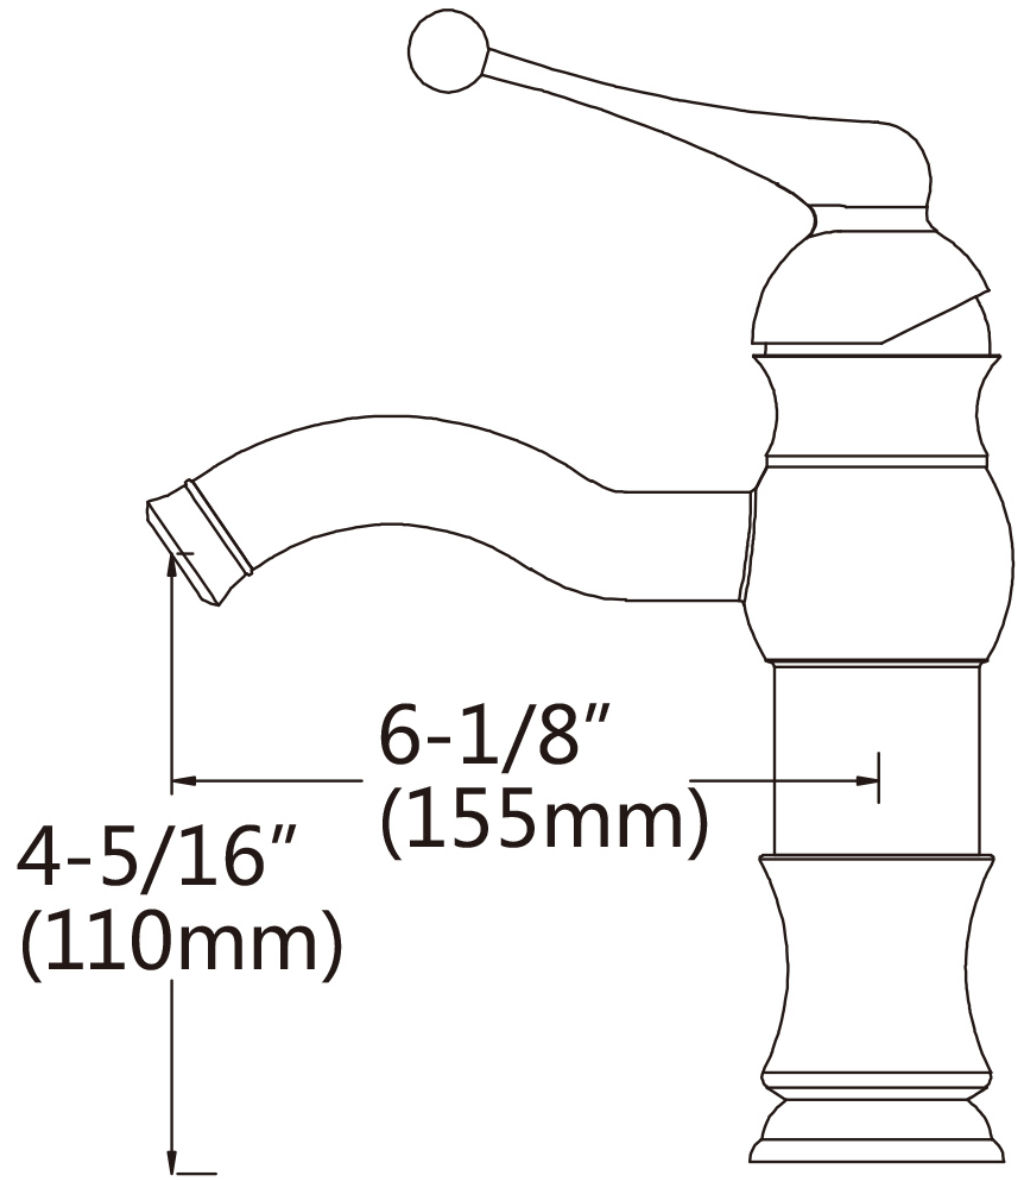

Feature(s):

- THIS PRODUCT INCLUDE(S): 1x bathroom vessel sink in white color (582), 1x bathroom sink drain in brushed nickel color (20320), 1x bathroom sink faucet in brushed nickel color (28739).
- This product is a bundle (set of multiple products).
- This bathroom vessel sink set features a rectangle shape with a modern style.
- This product is made for above counter installation.
- DIY installation instructions are included in the box.
- This bathroom vessel sink set is designed for a 1 hole faucet and the faucet drilling location is on the right.
- Comes with an overflow for safety.
- This bathroom vessel sink set features 1 sink.
- This bathroom vessel sink set is made with ceramic.
- The primary color of this product is white and it comes with brushed nickel hardware.
- Smooth non-porous surface; prevents from discoloration and fading.
- Double fired and glazed for durability and stain resistance.
- 1.75-in. standard USA-Canada drain opening.
- Constructed with lead-free brass, ensuring strength and durability.
- Solid bulky brass feel (not cheap and light).
- 19.25-in. Width (left to right).
- 9.5-in. Depth (back to front).
- 5.75-in. Height (top to bottom).
- All dimensions are nominal.
- This product can usually be shipped out in 1 day.
- Quality control approved in Canada.
- Each box on your order is physically opened-up and inspected to make sure only the highest quality product is shipped.
- We take and store photos of every single quality audit of every single order we ship.
- You can see them when you track your order on our website.

Product ID:	28739
Product Type:	Bathroom Vessel Sink Set
Shape:	Rectangle
Install Type:	Above Counter
Faucet Drilling:	1 Hole
Faucet Drilling Location:	Right
Overflow:	Yes
Num Of Sinks:	1
Includes Faucets:	Yes
Includes Drains:	Yes
Width Group:	10-in. - 19-in.
Material:	Ceramic
Style:	Modern
Finish:	Enamel Glaze
Hardware Color:	Brushed Nickel
Color:	White
Recommended Ship Method:	SP