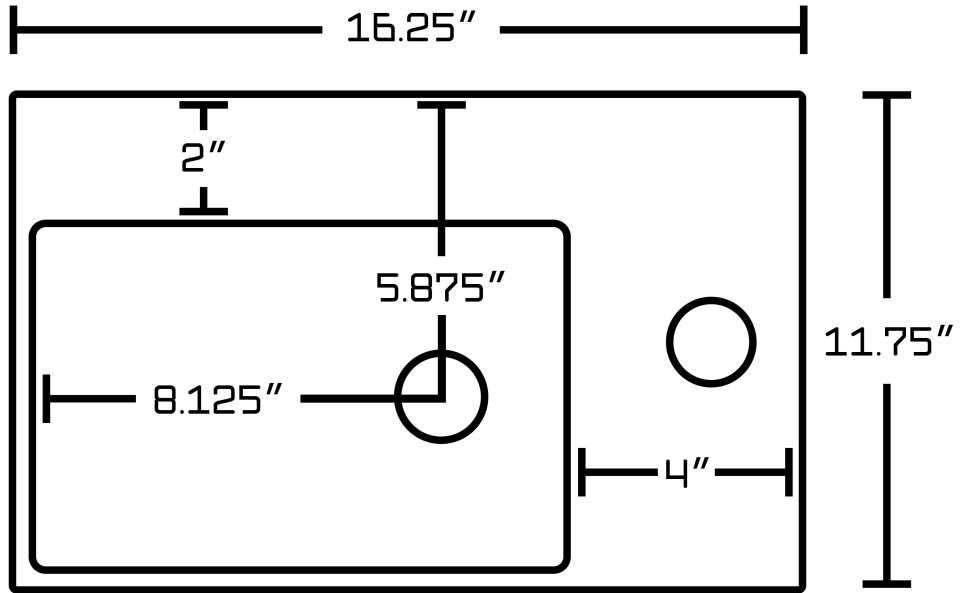

**Feature(s):**

- This product is a bundle (set of multiple products).
- This bathroom vessel sink set features a rectangle shape with a transitional style.
- This product is made for above counter installation.
- DIY installation instructions are included in the box.
- This bathroom vessel sink set is designed for a 1 hole faucet and the faucet drilling location is on the right.
- This bathroom vessel sink set features 1 sink.
- This bathroom vessel sink set is made with ceramic.
- The primary color of this product is white and it comes with white hardware.
- Smooth non-porous surface; prevents from discoloration and fading.
- Double fired and glazed for durability and stain resistance.
- 1.75-in. standard USA-Canada drain opening.
- Constructed with lead-free brass, ensuring strength and durability.
- Solid bulky brass feel (not cheap and light).
- 16.25-in. Width (left to right).
- 11.75-in. Depth (back to front).
- 4.5-in. Height (top to bottom).
- All dimensions are nominal.
- This product can usually be shipped out in 1 day.
- Quality control approved in Canada.
- Each box on your order is physically opened-up and inspected to make sure only the highest quality product is shipped.
- We take and store photos of every single quality audit of every single order we ship.
- You can see them when you track your order on our website.
- THIS PRODUCT INCLUDE(S): 1x bathroom vessel sink in white color (1301), 1x bathroom sink drain in white color (20323).

Product ID:	20323
Product Type:	Bathroom Vessel Sink Set
Shape:	Rectangle
Install Type:	Above Counter
Faucet Drilling:	1 Hole
Faucet Drilling Location:	Right
Overflow:	No
Num Of Sinks:	1
Includes Faucets:	No
Includes Drains:	Yes
Width Group:	10-in. - 19-in.
Material:	Ceramic
Style:	Transitional
Finish:	Enamel Glaze
Hardware Color:	White
Color:	White
Recommended Ship Method:	SP