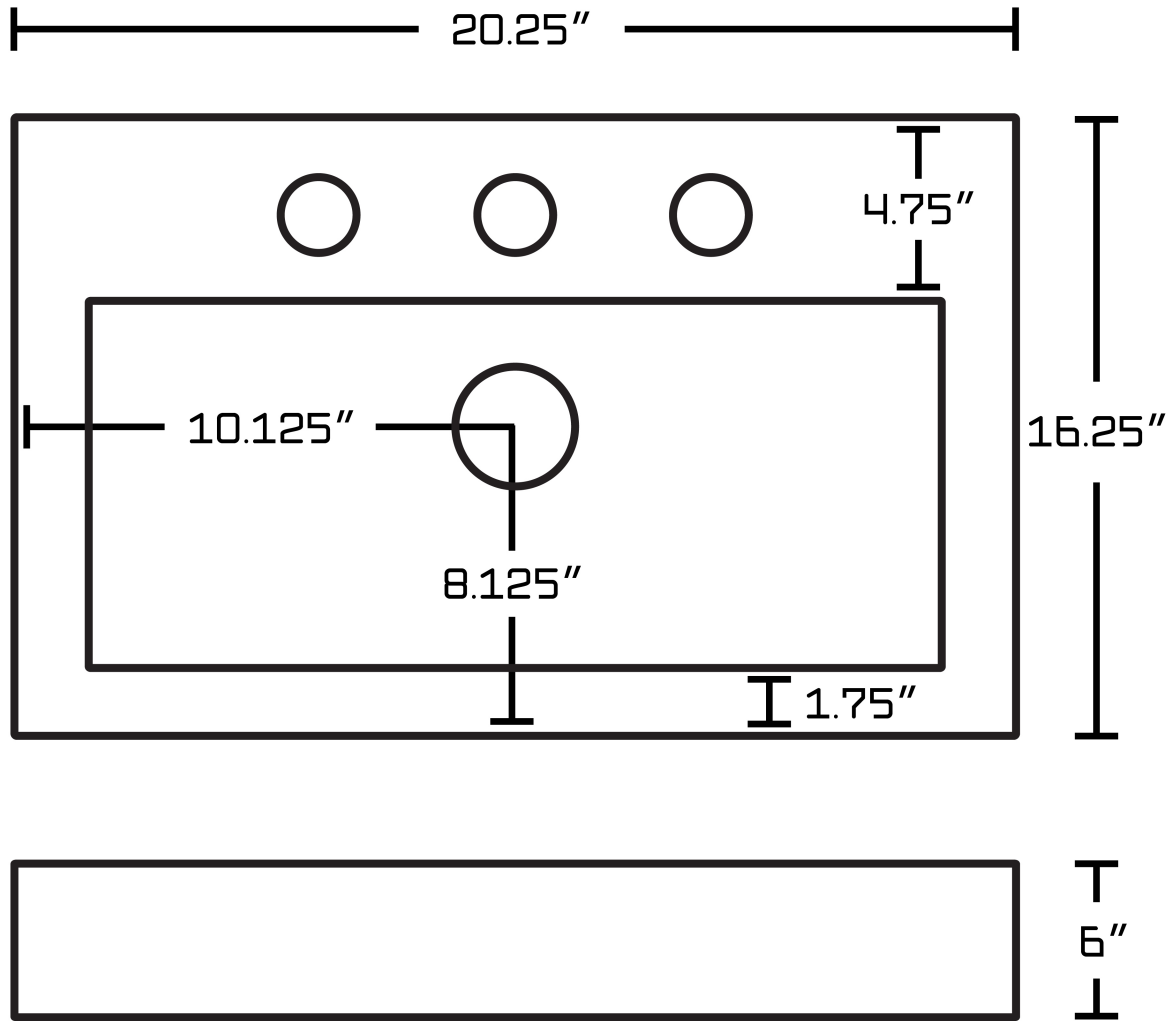

*Estimated as of 21 Jan 2022 2:16 PM.

Quality control approved in Canada. Each box on your order is physically opened-up and inspected to make sure only the highest quality product is shipped. We take and store photos of every single quality audit of every single order we ship. You can see them when you track your order on our website. This product is a group of multiple products. It features a rectangle shape. This bathroom vessel sink set is designed to be installed as a above counter bathroom vessel sink set. It is constructed with ceramic. This bathroom vessel sink set comes with a enamel glaze finish in White color. It is designed for a 3h8-in. faucet.

Product ID:	20328
Product Type:	Bathroom Vessel Sink Set
Shape:	Rectangle
Install Type:	Above Counter
Faucet Drilling:	3H8-in.
Faucet Drilling Location:	Center
Overflow:	Yes
Num Of Sinks:	1
Includes Faucets:	No
Includes Drains:	Yes
Width Group:	20-in. - 29-in.
Material:	Ceramic
Style:	Transitional
Finish:	Enamel Glaze
Hardware Color:	Gold
Color:	White
Recommended Ship Method:	SP