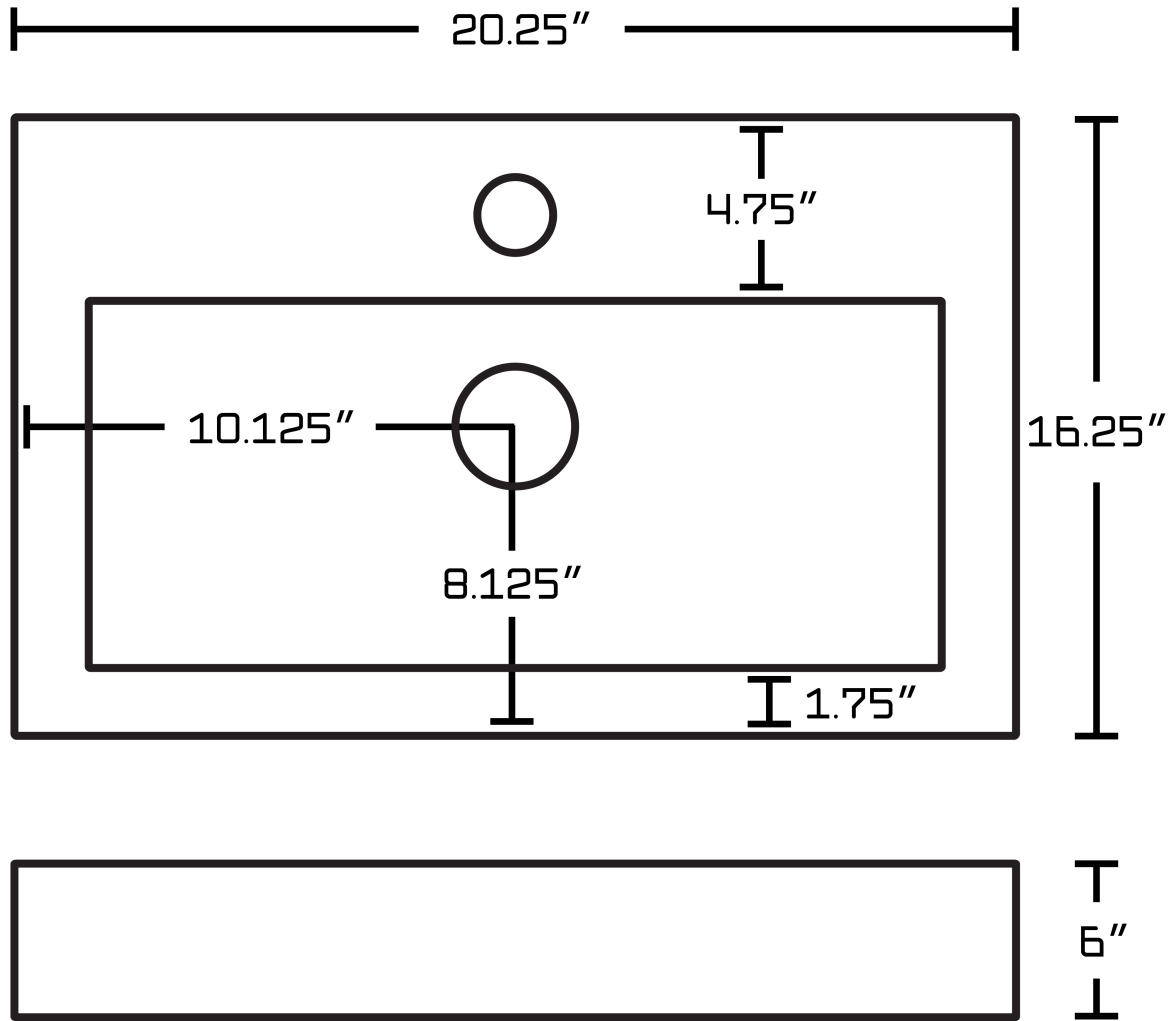

*Estimated as of 21 Jan 2022 2:07 PM.

Quality control approved in Canada. Each box on your order is physically opened-up and inspected to make sure only the highest quality product is shipped. We take and store photos of every single quality audit of every single order we ship. You can see them when you track your order on our website. This product is a group of multiple products. It features a rectangle shape. This bathroom vessel sink set is designed to be installed as a above counter bathroom vessel sink set. It is constructed with ceramic. This bathroom vessel sink set comes with a enamel glaze finish in White color. It is designed for a 1 hole faucet.

Product ID:	28787
Product Type:	Bathroom Vessel Sink Set
Shape:	Rectangle
Install Type:	Above Counter
Faucet Drilling:	1 Hole
Faucet Drilling Location:	Center
Overflow:	Yes
Num Of Sinks:	1
Includes Faucets:	Yes
Includes Drains:	Yes
Width Group:	20-in. - 29-in.
Material:	Ceramic
Style:	Transitional
Finish:	Enamel Glaze
Hardware Color:	Chrome
Color:	White
Recommended Ship Method:	SP