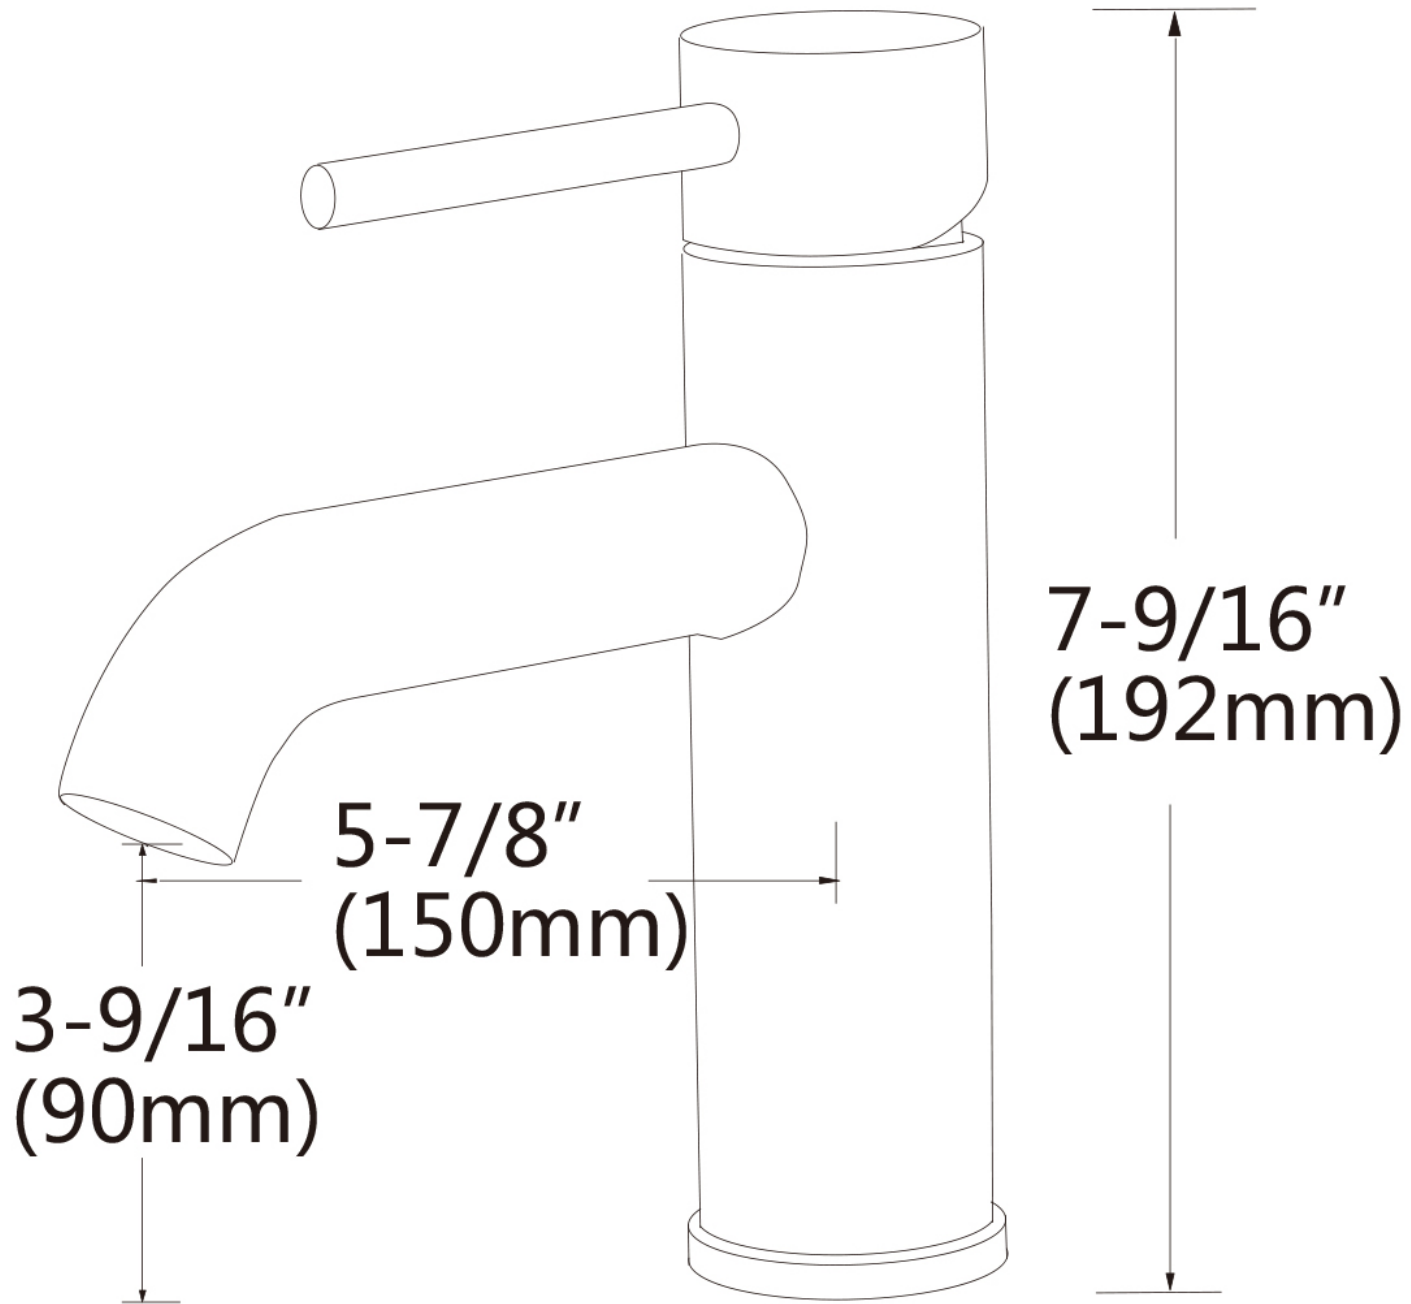

Feature(s):

- This product is a bundle (set of multiple products).
- This bathroom vessel sink set features a rectangle shape with a transitional style.
- This product is made for above counter installation.
- DIY installation instructions are included in the box.
- This bathroom vessel sink set is designed for a 1 hole faucet and the faucet drilling location is on the center.
- Comes with an overflow for safety.
- This bathroom vessel sink set features 1 sink.
- This bathroom vessel sink set is made with ceramic.
- The primary color of this product is white and it comes with chrome hardware.
- Smooth non-porous surface; prevents from discoloration and fading.
- Double fired and glazed for durability and stain resistance.
- 1.75-in. standard USA-Canada drain opening.
- Constructed with lead-free brass, ensuring strength and durability.
- Solid bulky brass feel (not cheap and light).
- 20.25-in. Width (left to right).
- 16.25-in. Depth (back to front).
- 6-in. Height (top to bottom).
- All dimensions are nominal.
- This product can usually be shipped out in 1 day.
- Quality control approved in Canada.
- Each box on your order is physically opened-up and inspected to make sure only the highest quality product is shipped.
- We take and store photos of every single quality audit of every single order we ship.
- You can see them when you track your order on our website.
- THIS PRODUCT INCLUDE(S): 1x bathroom vessel sink in white color (592), 1x bathroom sink drain in chrome color (1795), 1x bathroom sink faucet in chrome color (28787).

Product ID:	28787
Product Type:	Bathroom Vessel Sink Set
Shape:	Rectangle
Install Type:	Above Counter
Faucet Drilling:	1 Hole
Faucet Drilling Location:	Center
Overflow:	Yes
Num Of Sinks:	1
Includes Faucets:	Yes
Includes Drains:	Yes
Width Group:	20-in. - 29-in.
Material:	Ceramic
Style:	Transitional
Finish:	Enamel Glaze
Hardware Color:	Chrome
Color:	White
Recommended Ship Method:	SP