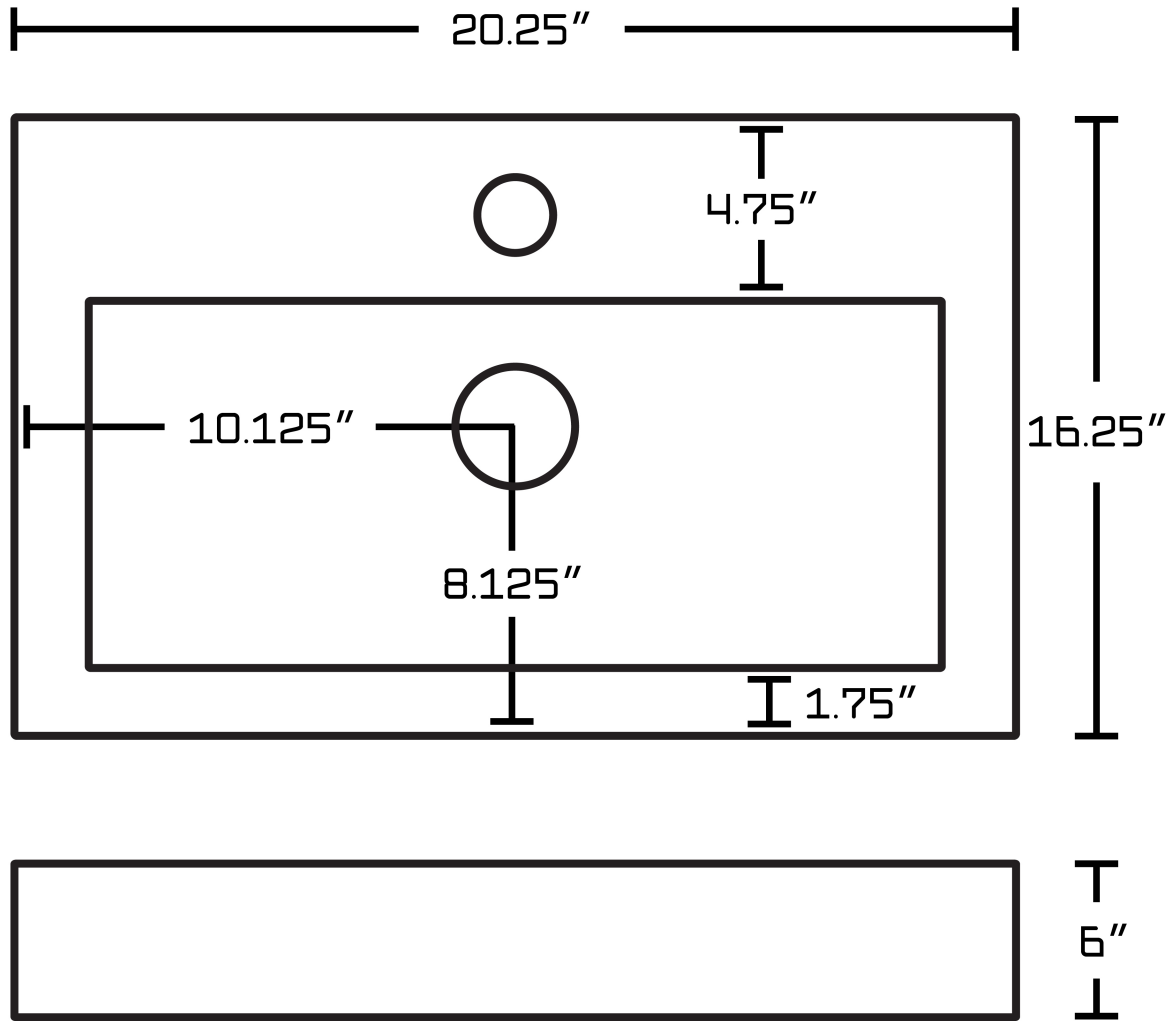

*Estimated as of 21 Jan 2022 2:08 PM.

Quality control approved in Canada. Each box on your order is physically opened-up and inspected to make sure only the highest quality product is shipped. We take and store photos of every single quality audit of every single order we ship. You can see them when you track your order on our website. This product is a group of multiple products. It features a rectangle shape. This bathroom vessel sink set is designed to be installed as a wall mount bathroom vessel sink set. It is constructed with ceramic. This bathroom vessel sink set comes with an enamel glaze finish in White color. It is designed for a 1 hole faucet.

Product ID:	28795
Product Type:	Bathroom Vessel Sink Set
Shape:	Rectangle
Install Type:	Wall Mount
Faucet Drilling:	1 Hole
Faucet Drilling Location:	Center
Overflow:	Yes
Num Of Sinks:	1
Includes Faucets:	Yes
Includes Drains:	Yes
Width Group:	20-in. - 29-in.
Material:	Ceramic
Style:	Transitional
Finish:	Enamel Glaze
Hardware Color:	Chrome
Color:	White
Recommended Ship Method:	SP