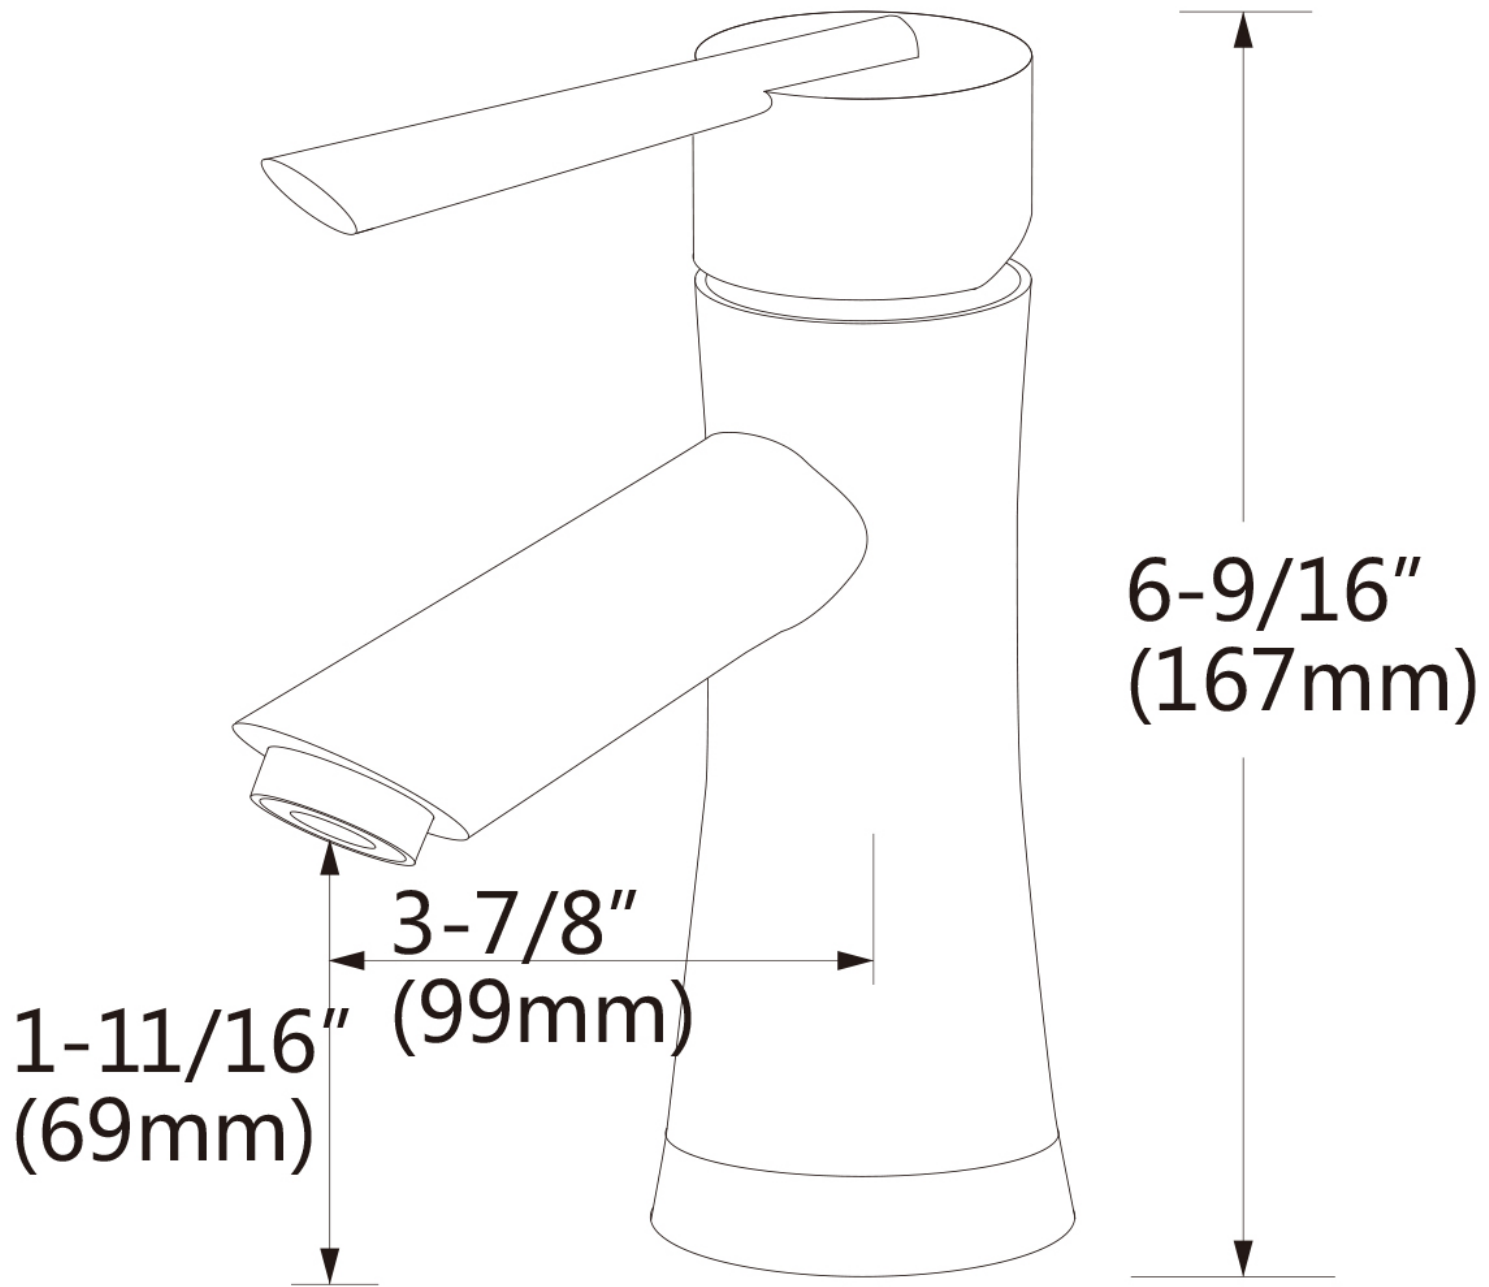

Feature(s):

- THIS PRODUCT INCLUDE(S): 1x bathroom vessel sink in white color (685), 1x bathroom sink drain in chrome color (1795), 1x bathroom sink faucet in chrome color (28795).
- This product is a bundle (set of multiple products).
- This bathroom vessel sink set features a rectangle shape with a transitional style.
- This product is made for wall mount installation.
- DIY installation instructions are included in the box.
- This bathroom vessel sink set is designed for a 1 hole faucet and the faucet drilling location is on the center.
- Comes with an overflow for safety.
- This bathroom vessel sink set features 1 sink.
- This bathroom vessel sink set is made with ceramic.
- The primary color of this product is white and it comes with chrome hardware.
- Smooth non-porous surface; prevents from discoloration and fading.
- Double fired and glazed for durability and stain resistance.
- 1.75-in. standard USA-Canada drain opening.
- Constructed with lead-free brass, ensuring strength and durability.
- Solid bulky brass feel (not cheap and light).
- 20.25-in. Width (left to right).
- 16.25-in. Depth (back to front).
- 6-in. Height (top to bottom).
- All dimensions are nominal.
- This product can usually be shipped out in 1 day.
- Quality control approved in Canada.
- Each box on your order is physically opened-up and inspected to make sure only the highest quality product is shipped.
- We take and store photos of every single quality audit of every single order we ship.
- You can see them when you track your order on our website.

Product ID:	28795
Product Type:	Bathroom Vessel Sink Set
Shape:	Rectangle
Install Type:	Wall Mount
Faucet Drilling:	1 Hole
Faucet Drilling Location:	Center
Overflow:	Yes
Num Of Sinks:	1
Includes Faucets:	Yes
Includes Drains:	Yes
Width Group:	20-in. - 29-in.
Material:	Ceramic
Style:	Transitional
Finish:	Enamel Glaze
Hardware Color:	Chrome
Color:	White
Recommended Ship Method:	SP