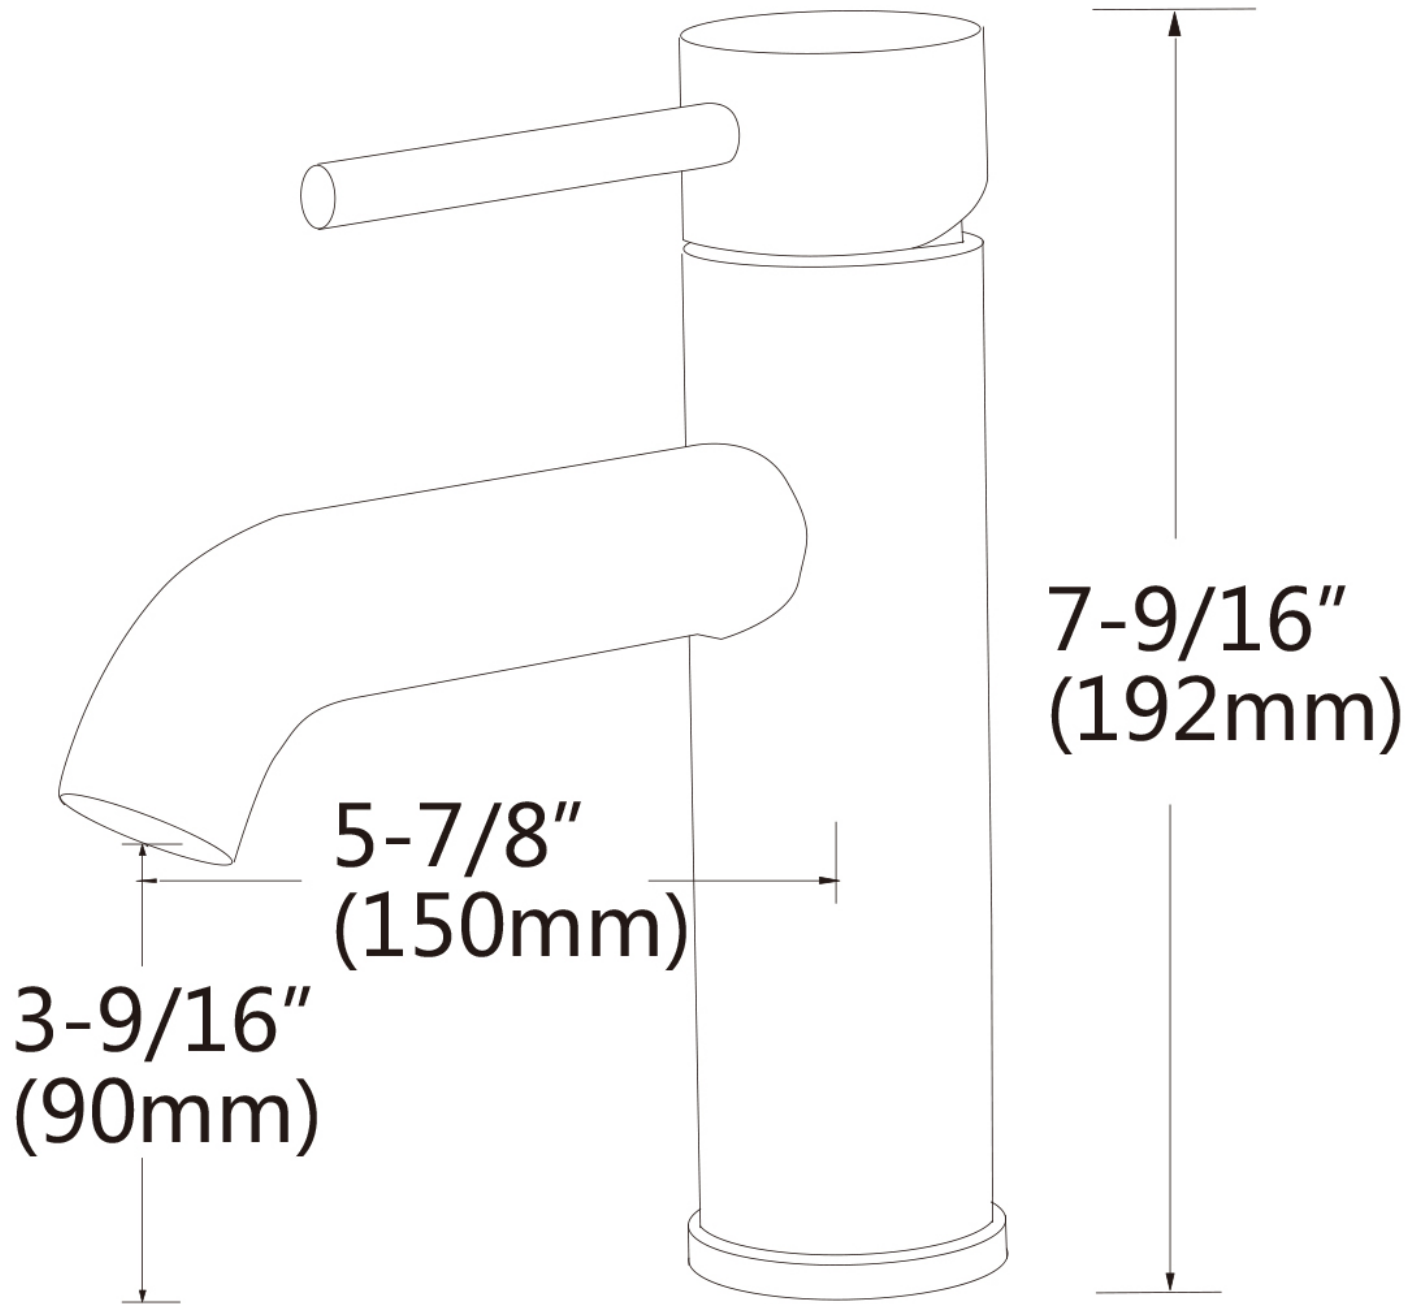

**Feature(s):**

- This product is a bundle (set of multiple products).
- This bathroom vessel sink set features a rectangle shape with a traditional style.
- This product is made for above counter installation.
- DIY installation instructions are included in the box.
- This bathroom vessel sink set is designed for a 1 hole faucet and the faucet drilling location is on the center.
- This bathroom vessel sink set features 1 sink.
- This bathroom vessel sink set is made with ceramic.
- The primary color of this product is white and it comes with black hardware.
- Smooth non-porous surface; prevents from discoloration and fading.
- Double fired and glazed for durability and stain resistance.
- 1.75-in. standard USA-Canada drain opening.
- Constructed with lead-free brass, ensuring strength and durability.
- Solid bulky brass feel (not cheap and light).
- 23.5-in. Width (left to right).
- 17.25-in. Depth (back to front).
- 5-in. Height (top to bottom).
- All dimensions are nominal.
- This product can usually be shipped out in 1 day.
- Quality control approved in Canada.
- Each box on your order is physically opened-up and inspected to make sure only the highest quality product is shipped.
- We take and store photos of every single quality audit of every single order we ship.
- You can see them when you track your order on our website.
- THIS PRODUCT INCLUDE(S): 1x bathroom vessel sink in white color (599), 1x bathroom sink drain in black color (20322), 1x bathroom sink faucet in black color (28790).

Product ID:	28790
Product Type:	Bathroom Vessel Sink Set
Shape:	Rectangle
Install Type:	Above Counter
Faucet Drilling:	1 Hole
Faucet Drilling Location:	Center
Overflow:	No
Num Of Sinks:	1
Includes Faucets:	Yes
Includes Drains:	Yes
Width Group:	20-in. - 29-in.
Material:	Ceramic
Style:	Traditional
Finish:	Enamel Glaze
Hardware Color:	Black
Color:	White
Recommended Ship Method:	SP