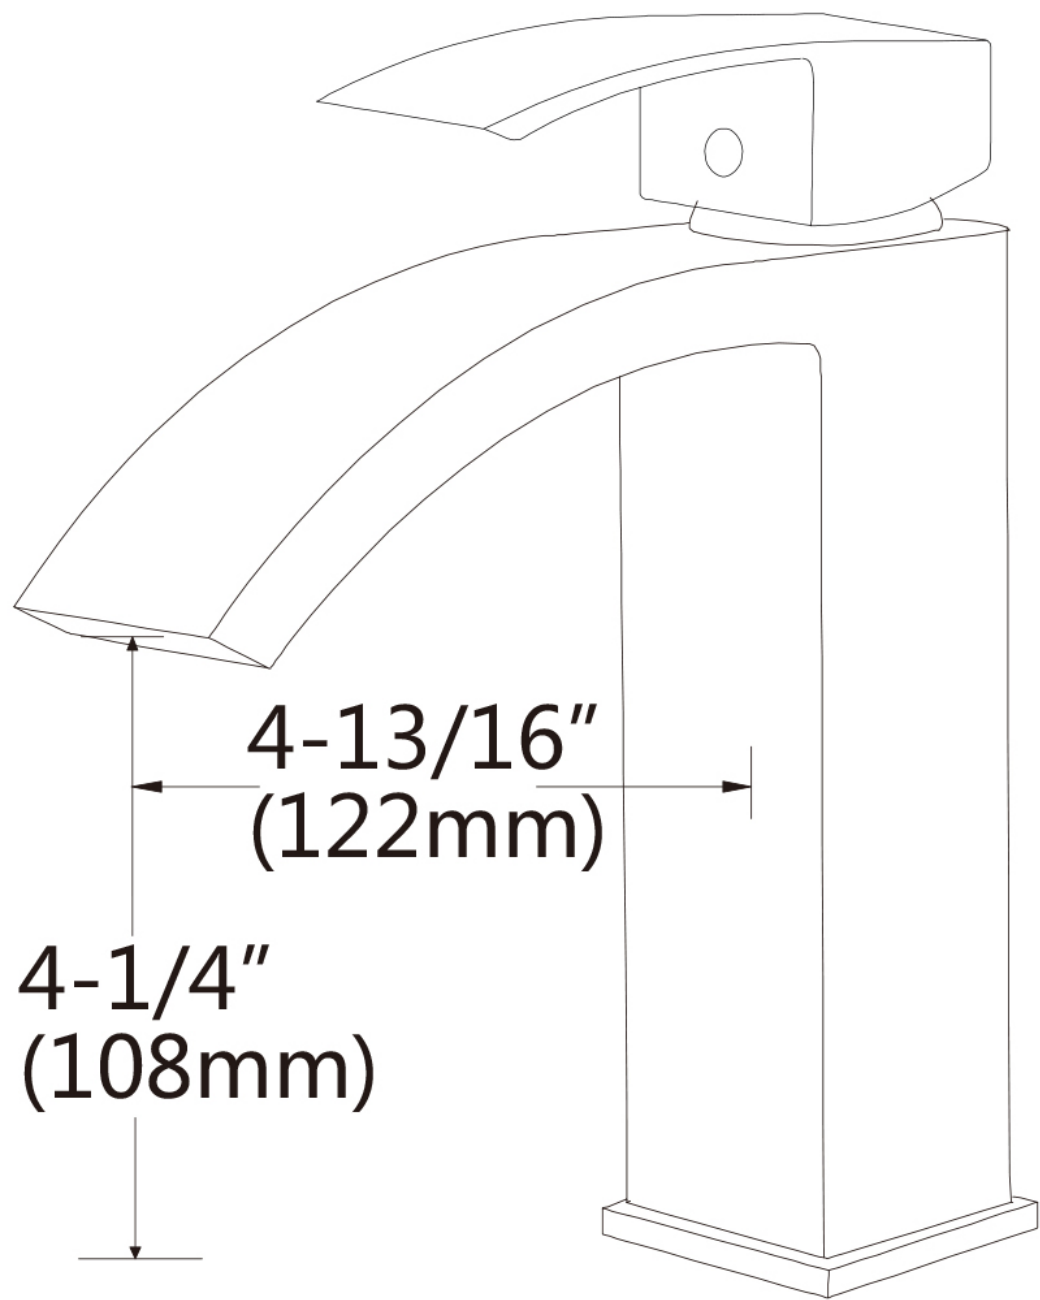

**Feature(s):**

- THIS PRODUCT INCLUDE(S): 1x bathroom vessel sink in white color (1119), 1x bathroom sink drain in chrome color (1796), 1x bathroom sink faucet in chrome color (28811).
- This product is a bundle (set of multiple products).
- This bathroom vessel sink set features a square shape with a modern style.
- This product is made for wall mount installation.
- DIY installation instructions are included in the box.
- This bathroom vessel sink set is designed for a 1 hole faucet and the faucet drilling location is on the center.
- This bathroom vessel sink set features 1 sink.
- This bathroom vessel sink set is made with ceramic.
- The primary color of this product is white and it comes with chrome hardware.
- Smooth non-porous surface; prevents from discoloration and fading.
- Double fired and glazed for durability and stain resistance.
- 1.75-in. standard USA-Canada drain opening.
- Constructed with lead-free brass, ensuring strength and durability.
- Solid bulky brass feel (not cheap and light).
- 17.5-in. Width (left to right).
- 17.5-in. Depth (back to front).
- 3.75-in. Height (top to bottom).
- All dimensions are nominal.
- This product can usually be shipped out in 1 day.
- Quality control approved in Canada.
- Each box on your order is physically opened-up and inspected to make sure only the highest quality product is shipped.
- We take and store photos of every single quality audit of every single order we ship.
- You can see them when you track your order on our website.

7-1/16"  
(179mm)

A vertical dimension line with arrows at both ends, indicating the total height of the faucet from the base to the top of the handle.