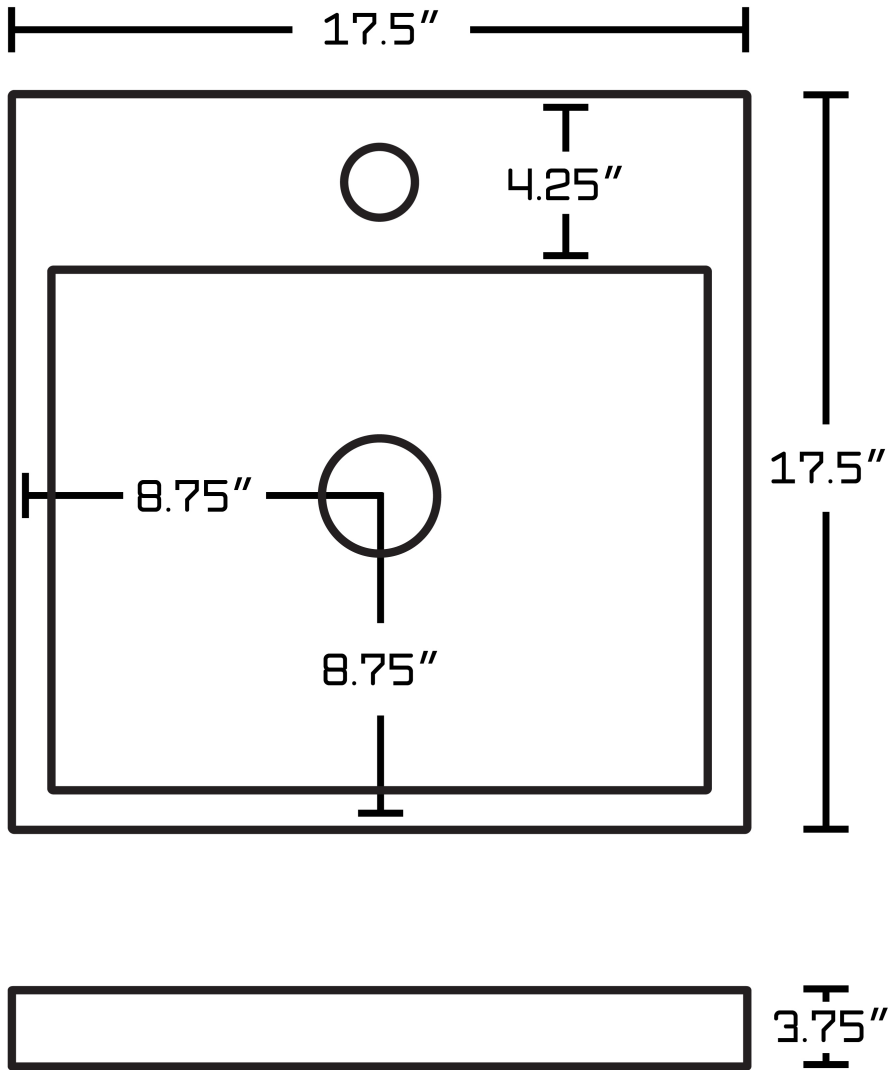

\*Estimated as of 21 Jan 2022 2:13 PM.

Quality control approved in Canada. Each box on your order is physically opened-up and inspected to make sure only the highest quality product is shipped. We take and store photos of every single quality audit of every single order we ship. You can see them when you track your order on our website. This product is a group of multiple products. It features a square shape. This bathroom vessel sink set is designed to be installed as a wall mount bathroom vessel sink set. It is constructed with ceramic. This bathroom vessel sink set comes with a enamel glaze finish in White color. It is designed for a 1 hole faucet.

Product ID:	28811
Product Type:	Bathroom Vessel Sink Set
Shape:	Square
Install Type:	Wall Mount
Faucet Drilling:	1 Hole
Faucet Drilling Location:	Center
Overflow:	No
Num Of Sinks:	1
Includes Faucets:	Yes
Includes Drains:	Yes
Width Group:	10-in. - 19-in.
Material:	Ceramic
Style:	Modern
Finish:	Enamel Glaze
Hardware Color:	Chrome
Color:	White
Recommended Ship Method:	SP

7-1/16"  
(179mm)

A vertical dimension line with arrows at both ends, indicating the total height of the faucet from the base to the top of the handle.