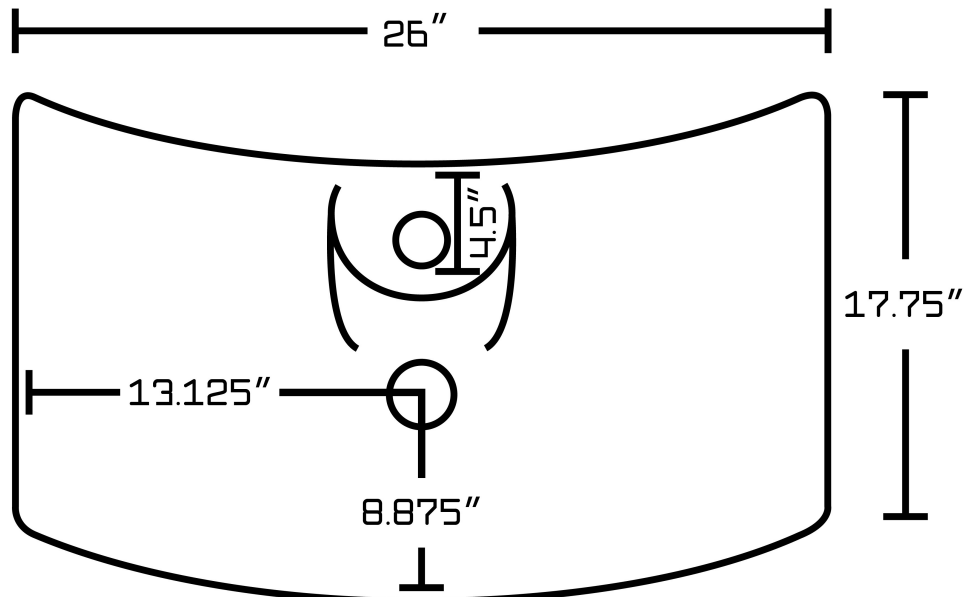

\*Estimated as of 21 Jan 2022 2:06 PM.

Quality control approved in Canada. Each box on your order is physically opened-up and inspected to make sure only the highest quality product is shipped. We take and store photos of every single quality audit of every single order we ship. You can see them when you track your order on our website. This product is a group of multiple products. It features a rectangle shape. This bathroom vessel sink set is designed to be installed as a above counter bathroom vessel sink set. It is constructed with ceramic. This bathroom vessel sink set comes with a enamel glaze finish in White color. It is designed for a 1 hole faucet.

Product ID:	28795
Product Type:	Bathroom Vessel Sink Set
Shape:	Rectangle
Install Type:	Above Counter
Faucet Drilling:	1 Hole
Faucet Drilling Location:	Center
Overflow:	No
Num Of Sinks:	1
Includes Faucets:	Yes
Includes Drains:	Yes
Width Group:	20-in. - 29-in.
Material:	Ceramic
Style:	Modern
Finish:	Enamel Glaze
Hardware Color:	Chrome
Color:	White
Recommended Ship Method:	SP