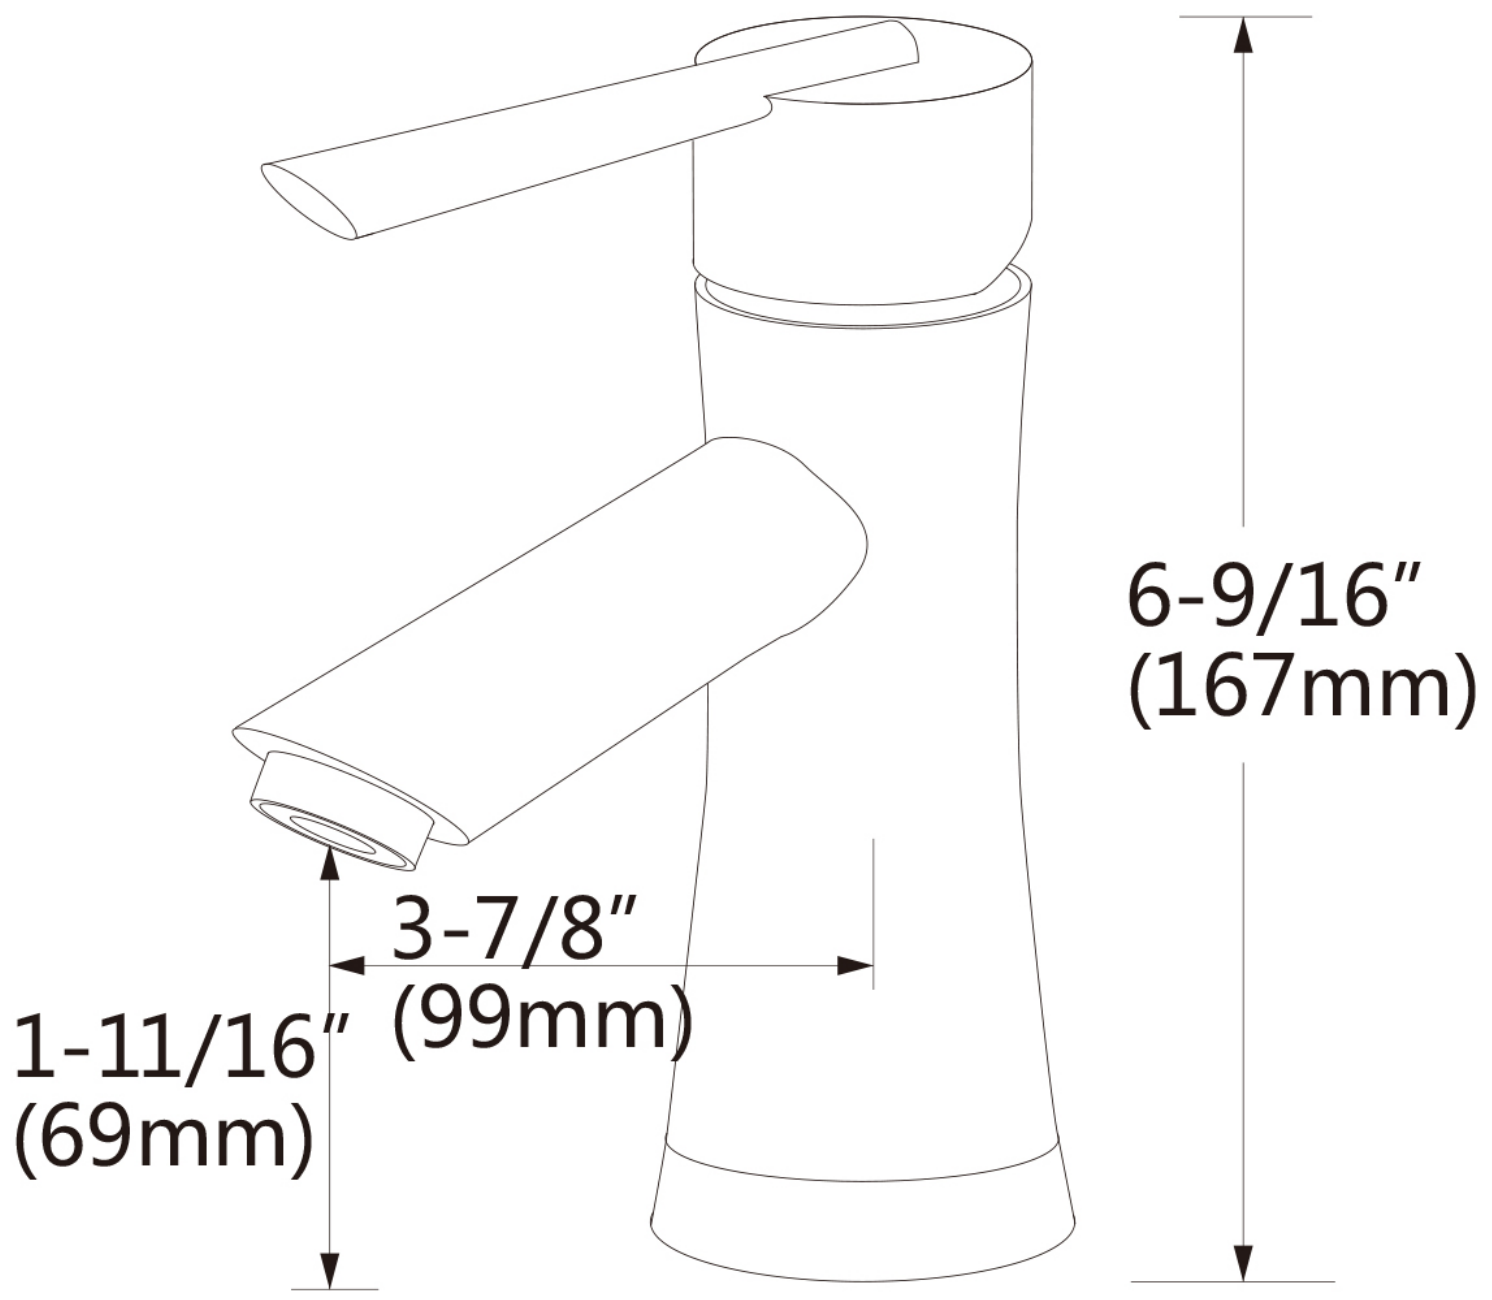

**Feature(s):**

- THIS PRODUCT INCLUDE(S): 1x bathroom vessel sink in white color (226), 1x bathroom sink drain in chrome color (1796), 1x bathroom sink faucet in chrome color (28795).
- This product is a bundle (set of multiple products).
- This bathroom vessel sink set features a rectangle shape with a modern style.
- This product is made for above counter installation.
- DIY installation instructions are included in the box.
- This bathroom vessel sink set is designed for a 1 hole faucet and the faucet drilling location is on the center.
- This bathroom vessel sink set features 1 sink.
- This bathroom vessel sink set is made with ceramic.
- The primary color of this product is white and it comes with chrome hardware.
- Smooth non-porous surface; prevents from discoloration and fading.
- Double fired and glazed for durability and stain resistance.
- 1.75-in. standard USA-Canada drain opening.
- Constructed with lead-free brass, ensuring strength and durability.
- Solid bulky brass feel (not cheap and light).
- 26-in. Width (left to right).
- 17.75-in. Depth (back to front).
- 6-in. Height (top to bottom).
- All dimensions are nominal.
- This product can usually be shipped out in 1 day.
- Quality control approved in Canada.
- Each box on your order is physically opened-up and inspected to make sure only the highest quality product is shipped.
- We take and store photos of every single quality audit of every single order we ship.
- You can see them when you track your order on our website.

Product ID:	28795
Product Type:	Bathroom Vessel Sink Set
Shape:	Rectangle
Install Type:	Above Counter
Faucet Drilling:	1 Hole
Faucet Drilling Location:	Center
Overflow:	No
Num Of Sinks:	1
Includes Faucets:	Yes
Includes Drains:	Yes
Width Group:	20-in. - 29-in.
Material:	Ceramic
Style:	Modern
Finish:	Enamel Glaze
Hardware Color:	Chrome
Color:	White
Recommended Ship Method:	SP