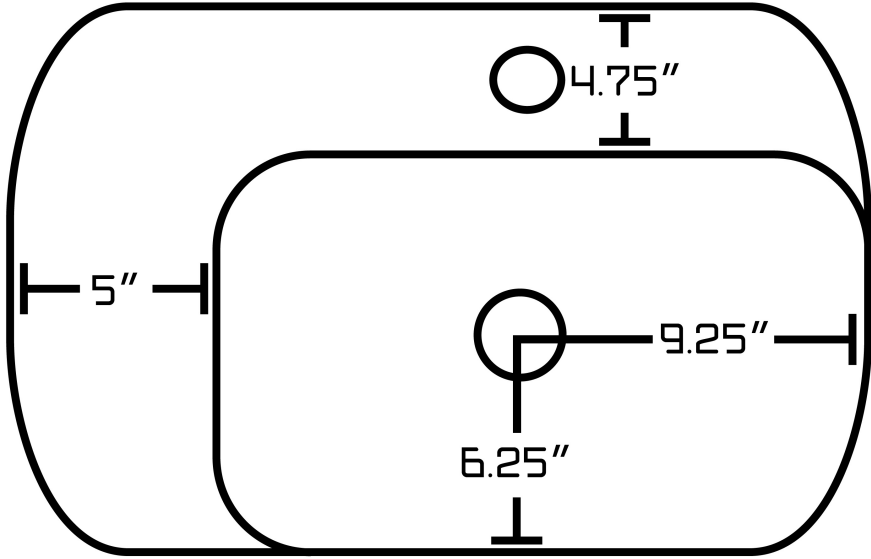

23.5"

4.75"

17.25"

5"

6.25"

9.25"

23.5"

5"