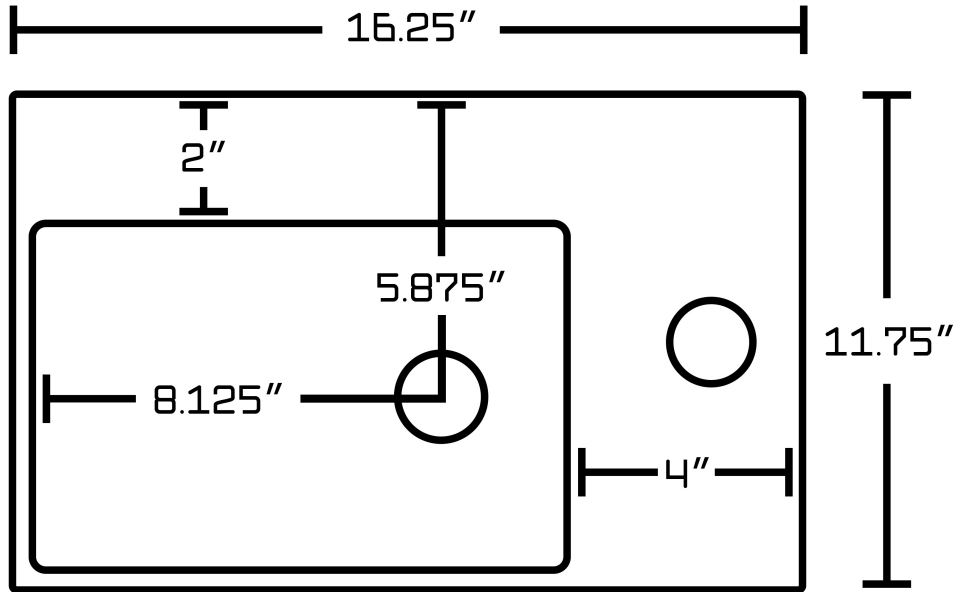

*Estimated as of 21 Jan 2022 2:13 PM.

Quality control approved in Canada. Each box on your order is physically opened-up and inspected to make sure only the highest quality product is shipped. We take and store photos of every single quality audit of every single order we ship. You can see them when you track your order on our website. This product is a group of multiple products. It features a rectangle shape. This bathroom vessel sink set is designed to be installed as a above counter bathroom vessel sink set. It is constructed with ceramic. This bathroom vessel sink set comes with a enamel glaze finish in White color. It is designed for a 1 hole faucet.

Product ID:	28811
Product Type:	Bathroom Vessel Sink Set
Shape:	Rectangle
Install Type:	Above Counter
Faucet Drilling:	1 Hole
Faucet Drilling Location:	Right
Overflow:	No
Num Of Sinks:	1
Includes Faucets:	Yes
Includes Drains:	Yes
Width Group:	10-in. - 19-in.
Material:	Ceramic
Style:	Transitional
Finish:	Enamel Glaze
Hardware Color:	Chrome
Color:	White
Recommended Ship Method:	SP

7-1/16"
(179mm)

A vertical dimension line with arrows at both ends, indicating the total height of the faucet from the base to the top of the handle.