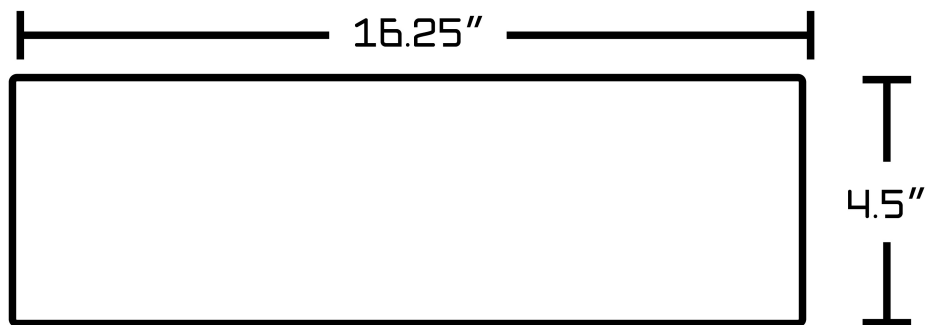

*Estimated as of 21 Jan 2022 2:13 PM.

Quality control approved in Canada. Each box on your order is physically opened-up and inspected to make sure only the highest quality product is shipped. We take and store photos of every single quality audit of every single order we ship. You can see them when you track your order on our website. This product is a group of multiple products. It features a rectangle shape. This bathroom vessel sink set is designed to be installed as a above counter bathroom vessel sink set. It is constructed with ceramic. This bathroom vessel sink set comes with a enamel glaze finish in White color. It is designed for a 1 hole faucet.

7-1/16"
(179mm)

A vertical dimension line with arrows at both ends, indicating the total height of the faucet from the base to the top of the handle.