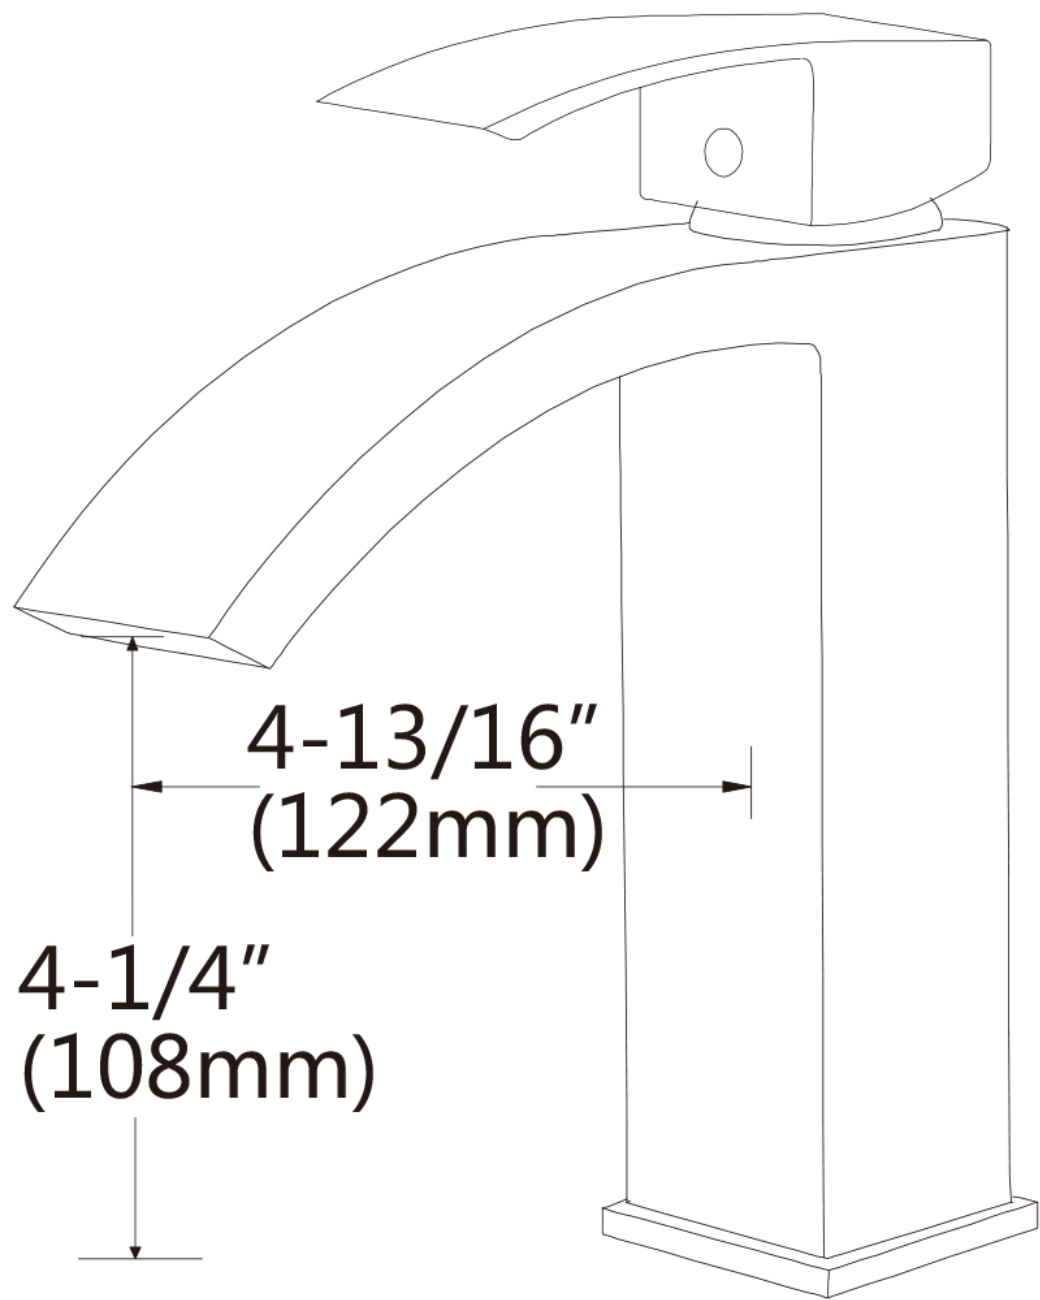

Feature(s):

- This product is a bundle (set of multiple products).
- This bathroom vessel sink set features a rectangle shape with a transitional style.
- This product is made for above counter installation.
- DIY installation instructions are included in the box.
- This bathroom vessel sink set is designed for a 1 hole faucet and the faucet drilling location is on the right.
- This bathroom vessel sink set features 1 sink.
- This bathroom vessel sink set is made with ceramic.
- The primary color of this product is white and it comes with chrome hardware.
- Smooth non-porous surface; prevents from discoloration and fading.
- Double fired and glazed for durability and stain resistance.
- 1.75-in. standard USA-Canada drain opening.
- Constructed with lead-free brass, ensuring strength and durability.
- Solid bulky brass feel (not cheap and light).
- 16.25-in. Width (left to right).
- 11.75-in. Depth (back to front).
- 4.5-in. Height (top to bottom).
- All dimensions are nominal.
- This product can usually be shipped out in 1 day.
- Quality control approved in Canada.
- Each box on your order is physically opened-up and inspected to make sure only the highest quality product is shipped.
- We take and store photos of every single quality audit of every single order we ship.
- You can see them when you track your order on our website.
- THIS PRODUCT INCLUDE(S): 1x bathroom vessel sink in white color (1301), 1x bathroom sink drain in chrome color (1796), 1x bathroom sink faucet in chrome color (28811).

7-1/16"
(179mm)

A vertical dimension line with arrows at both ends, indicating the total height of the faucet from the base to the top of the handle.