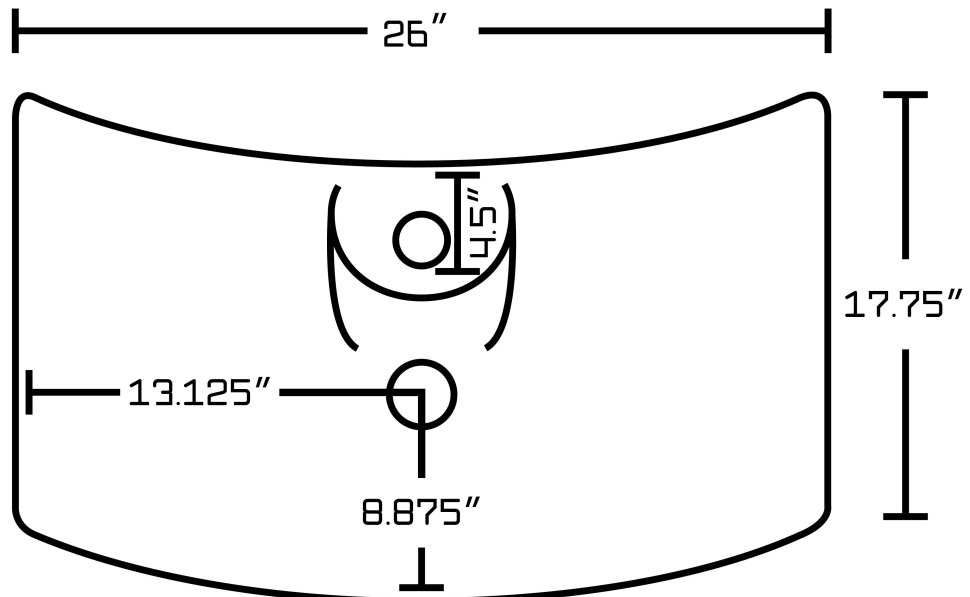

*Estimated as of 21 Jan 2022 2:06 PM.

Quality control approved in Canada. Each box on your order is physically opened-up and inspected to make sure only the highest quality product is shipped. We take and store photos of every single quality audit of every single order we ship. You can see them when you track your order on our website. This product is a group of multiple products. It features a rectangle shape. This bathroom vessel sink set is designed to be installed as a above counter bathroom vessel sink set. It is constructed with ceramic. This bathroom vessel sink set comes with a enamel glaze finish in White color. It is designed for a 1 hole faucet.

Product ID:	28835
Product Type:	Bathroom Vessel Sink Set
Shape:	Rectangle
Install Type:	Above Counter
Faucet Drilling:	1 Hole
Faucet Drilling Location:	Center
Overflow:	No
Num Of Sinks:	1
Includes Faucets:	Yes
Includes Drains:	Yes
Width Group:	20-in. - 29-in.
Material:	Ceramic
Style:	Modern
Finish:	Enamel Glaze
Hardware Color:	Chrome
Color:	White
Recommended Ship Method:	SP