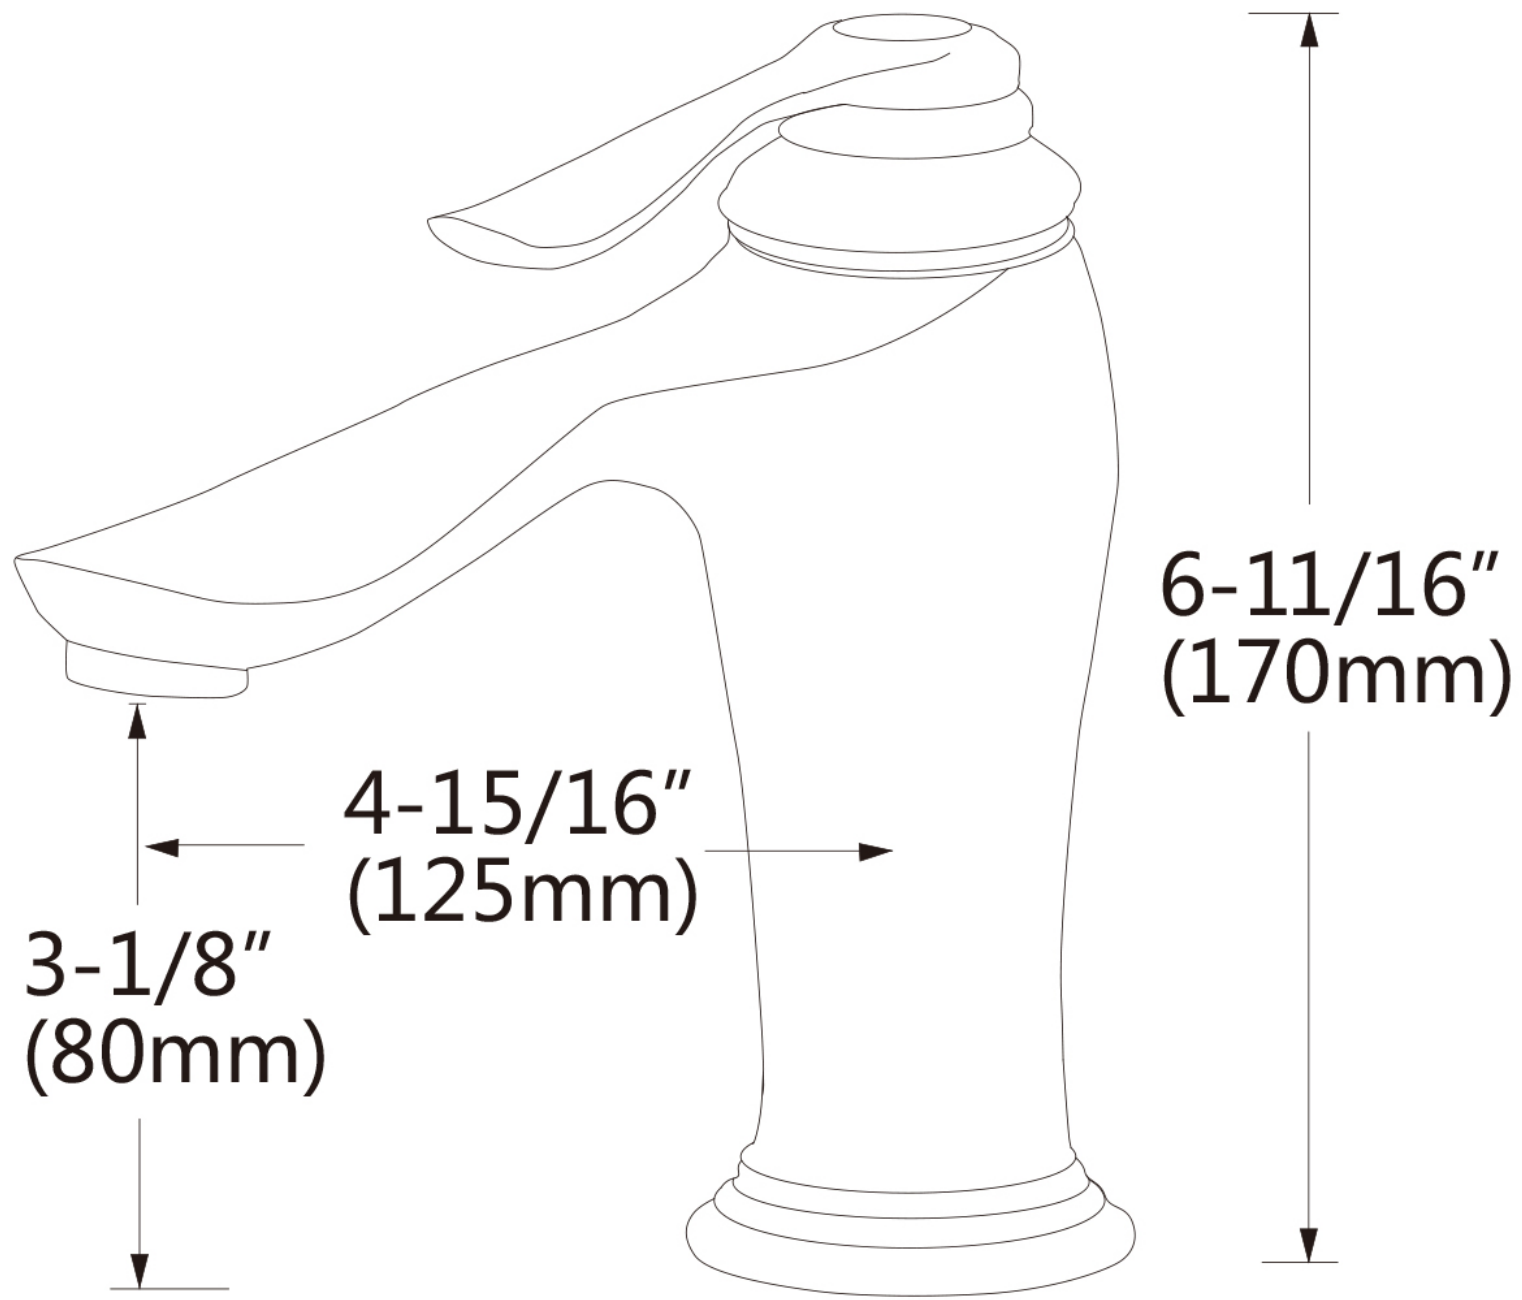

Feature(s):

- THIS PRODUCT INCLUDE(S): 1x bathroom vessel sink in white color (226), 1x bathroom sink drain in chrome color (1796), 1x bathroom sink faucet in chrome color (28835).
- This product is a bundle (set of multiple products).
- This bathroom vessel sink set features a rectangle shape with a modern style.
- This product is made for above counter installation.
- DIY installation instructions are included in the box.
- This bathroom vessel sink set is designed for a 1 hole faucet and the faucet drilling location is on the center.
- This bathroom vessel sink set features 1 sink.
- This bathroom vessel sink set is made with ceramic.
- The primary color of this product is white and it comes with chrome hardware.
- Smooth non-porous surface; prevents from discoloration and fading.
- Double fired and glazed for durability and stain resistance.
- 1.75-in. standard USA-Canada drain opening.
- Constructed with lead-free brass, ensuring strength and durability.
- Solid bulky brass feel (not cheap and light).
- 26-in. Width (left to right).
- 17.75-in. Depth (back to front).
- 6-in. Height (top to bottom).
- All dimensions are nominal.
- This product can usually be shipped out in 1 day.
- Quality control approved in Canada.
- Each box on your order is physically opened-up and inspected to make sure only the highest quality product is shipped.
- We take and store photos of every single quality audit of every single order we ship.
- You can see them when you track your order on our website.

Product ID:	28835
Product Type:	Bathroom Vessel Sink Set
Shape:	Rectangle
Install Type:	Above Counter
Faucet Drilling:	1 Hole
Faucet Drilling Location:	Center
Overflow:	No
Num Of Sinks:	1
Includes Faucets:	Yes
Includes Drains:	Yes
Width Group:	20-in. - 29-in.
Material:	Ceramic
Style:	Modern
Finish:	Enamel Glaze
Hardware Color:	Chrome
Color:	White
Recommended Ship Method:	SP