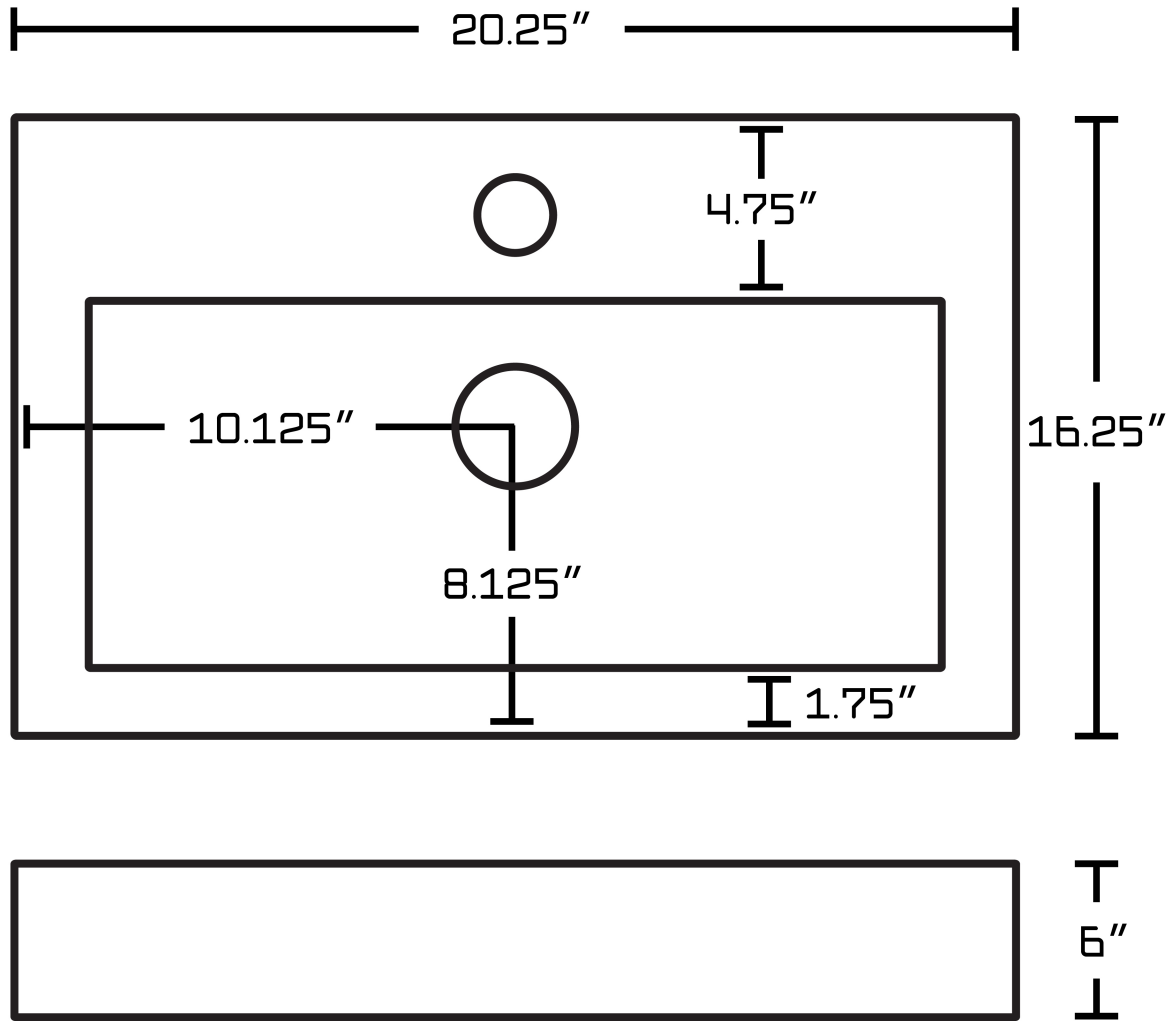

*Estimated as of 21 Jan 2022 2:08 PM.

Quality control approved in Canada. Each box on your order is physically opened-up and inspected to make sure only the highest quality product is shipped. We take and store photos of every single quality audit of every single order we ship. You can see them when you track your order on our website. This product is a group of multiple products. It features a rectangle shape. This bathroom vessel sink set is designed to be installed as a wall mount bathroom vessel sink set. It is constructed with ceramic. This bathroom vessel sink set comes with an enamel glaze finish in White color. It is designed for a 1 hole faucet.

| | |
|---------------------------|--------------------------|
| Product ID: | 28843 |
| Product Type: | Bathroom Vessel Sink Set |
| Shape: | Rectangle |
| Install Type: | Wall Mount |
| Faucet Drilling: | 1 Hole |
| Faucet Drilling Location: | Center |
| Overflow: | Yes |
| Num Of Sinks: | 1 |
| Includes Faucets: | Yes |
| Includes Drains: | Yes |
| Width Group: | 20-in. - 29-in. |
| Material: | Ceramic |
| Style: | Transitional |
| Finish: | Enamel Glaze |
| Hardware Color: | Chrome |
| Color: | White |
| Recommended Ship Method: | SP |