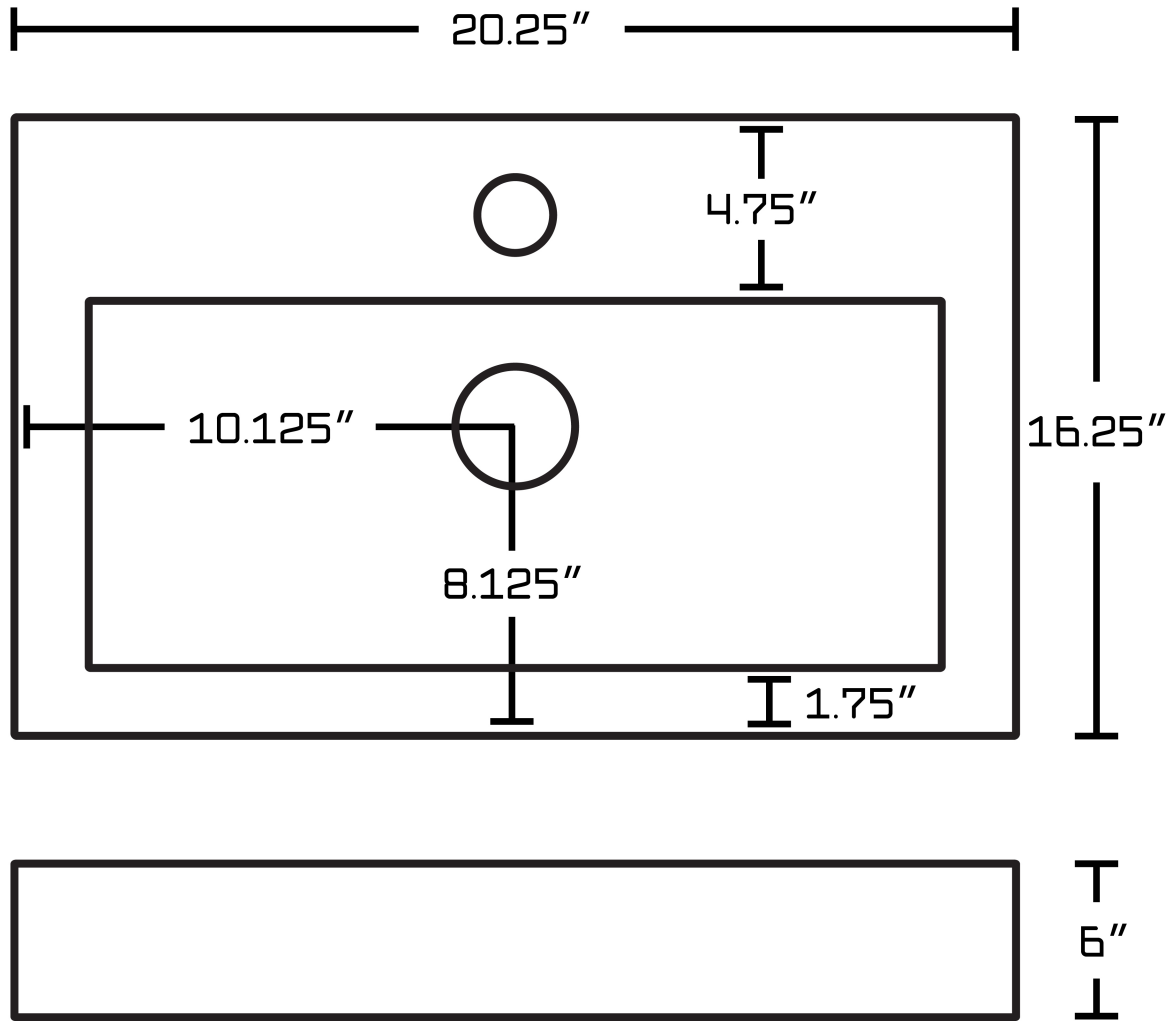

\*Estimated as of 21 Jan 2022 2:16 PM.

Quality control approved in Canada. Each box on your order is physically opened-up and inspected to make sure only the highest quality product is shipped. We take and store photos of every single quality audit of every single order we ship. You can see them when you track your order on our website. This product is a group of multiple products. It features a rectangle shape. This bathroom vessel sink set is designed to be installed as a above counter bathroom vessel sink set. It is constructed with ceramic. This bathroom vessel sink set comes with a enamel glaze finish in White color. It is designed for a 1 hole faucet.

Product ID:	20328
Product Type:	Bathroom Vessel Sink Set
Shape:	Rectangle
Install Type:	Above Counter
Faucet Drilling:	1 Hole
Faucet Drilling Location:	Center
Overflow:	Yes
Num Of Sinks:	1
Includes Faucets:	No
Includes Drains:	Yes
Width Group:	20-in. - 29-in.
Material:	Ceramic
Style:	Transitional
Finish:	Enamel Glaze
Hardware Color:	Gold
Color:	White
Recommended Ship Method:	SP