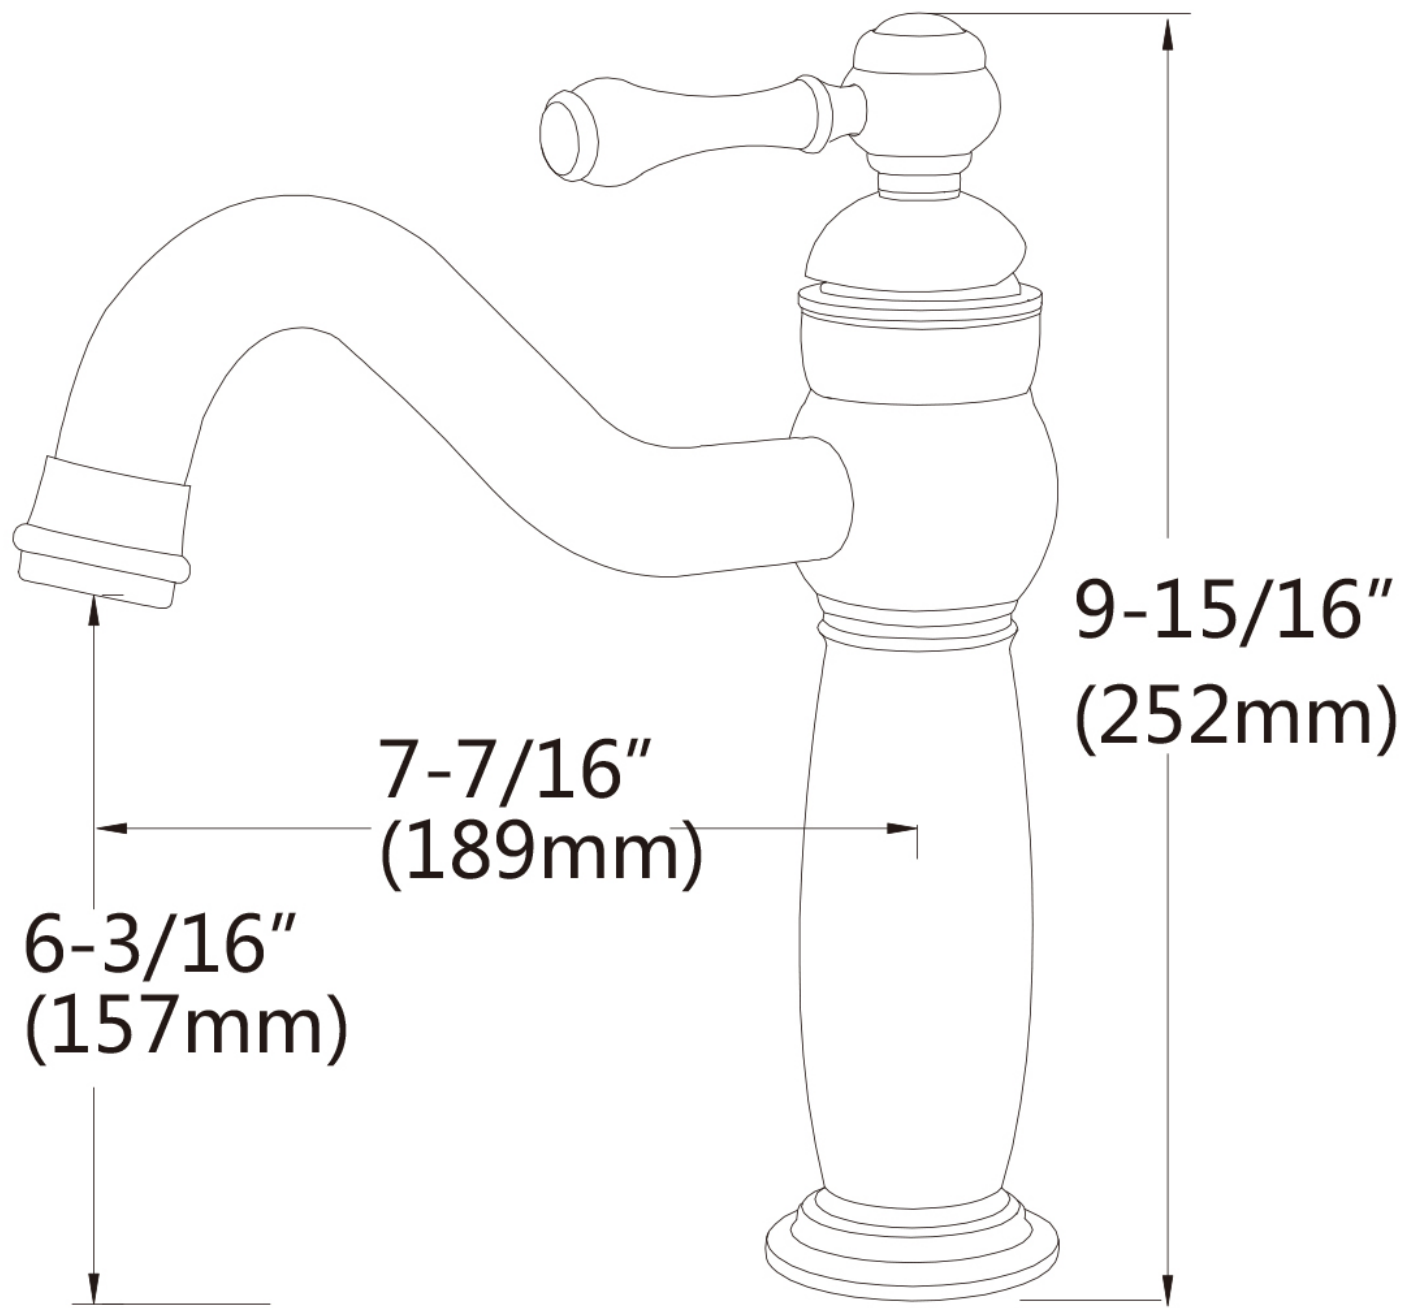

**Feature(s):**

- THIS PRODUCT INCLUDE(S): 1x bathroom vessel sink in white color (157), 1x bathroom sink drain in brushed nickel color (20320), 1x bathroom sink faucet in brushed nickel color (28761).
- This product is a bundle (set of multiple products).
- This bathroom vessel sink set features a oval shape with a traditional style.
- This product is made for above counter installation.
- DIY installation instructions are included in the box.
- This bathroom vessel sink set is designed for a 1 hole faucet and the faucet drilling location is on the center.
- Comes with an overflow for safety.
- This bathroom vessel sink set features 1 sink.
- This bathroom vessel sink set is made with ceramic.
- The primary color of this product is white and it comes with brushed nickel hardware.
- Smooth non-porous surface; prevents from discoloration and fading.
- Double fired and glazed for durability and stain resistance.
- 1.75-in. standard USA-Canada drain opening.
- Constructed with lead-free brass, ensuring strength and durability.
- Solid bulky brass feel (not cheap and light).
- 23-in. Width (left to right).
- 15.25-in. Depth (back to front).
- 8.5-in. Height (top to bottom).
- All dimensions are nominal.
- This product can usually be shipped out in 1 day.
- Quality control approved in Canada.
- Each box on your order is physically opened-up and inspected to make sure only the highest quality product is shipped.
- We take and store photos of every single quality audit of every single order we ship.
- You can see them when you track your order on our website.

Product ID:	28761
Product Type:	Bathroom Vessel Sink Set
Shape:	Oval
Install Type:	Above Counter
Faucet Drilling:	1 Hole
Faucet Drilling Location:	Center
Overflow:	Yes
Num Of Sinks:	1
Includes Faucets:	Yes
Includes Drains:	Yes
Width Group:	20-in. - 29-in.
Material:	Ceramic
Style:	Traditional
Finish:	Enamel Glaze
Hardware Color:	Brushed Nickel
Color:	White
Recommended Ship Method:	SP