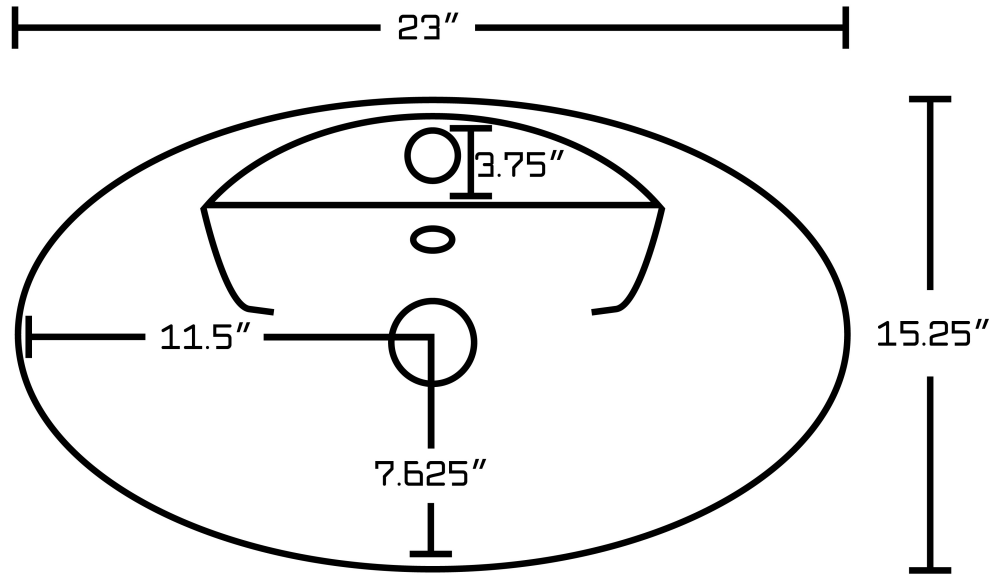

\*Estimated as of 21 Jan 2022 2:05 PM.

Quality control approved in Canada. Each box on your order is physically opened-up and inspected to make sure only the highest quality product is shipped. We take and store photos of every single quality audit of every single order we ship. You can see them when you track your order on our website. This product is a group of multiple products. It features a oval shape. This bathroom vessel sink set is designed to be installed as a above counter bathroom vessel sink set. It is constructed with ceramic. This bathroom vessel sink set comes with a enamel glaze finish in White color. It is designed for a 1 hole faucet.

Product ID:	28761
Product Type:	Bathroom Vessel Sink Set
Shape:	Oval
Install Type:	Above Counter
Faucet Drilling:	1 Hole
Faucet Drilling Location:	Center
Overflow:	Yes
Num Of Sinks:	1
Includes Faucets:	Yes
Includes Drains:	Yes
Width Group:	20-in. - 29-in.
Material:	Ceramic
Style:	Traditional
Finish:	Enamel Glaze
Hardware Color:	Brushed Nickel
Color:	White
Recommended Ship Method:	SP