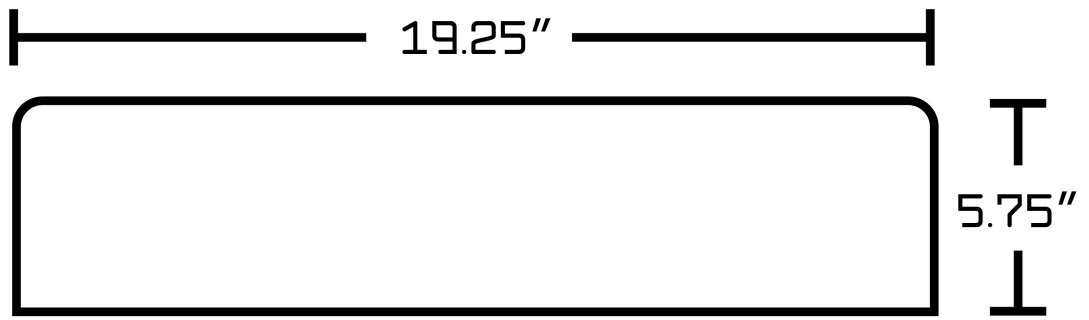

*Estimated as of 21 Jan 2022 2:06 PM.

Quality control approved in Canada. Each box on your order is physically opened-up and inspected to make sure only the highest quality product is shipped. We take and store photos of every single quality audit of every single order we ship. You can see them when you track your order on our website. This product is a group of multiple products. It features a rectangle shape. This bathroom vessel sink set is designed to be installed as a above counter bathroom vessel sink set. It is constructed with ceramic. This bathroom vessel sink set comes with a enamel glaze finish in White color. It is designed for a 1 hole faucet.

4-13/16"
(122mm)

4-1/4"
(108mm)

7-1/16"
(179mm)