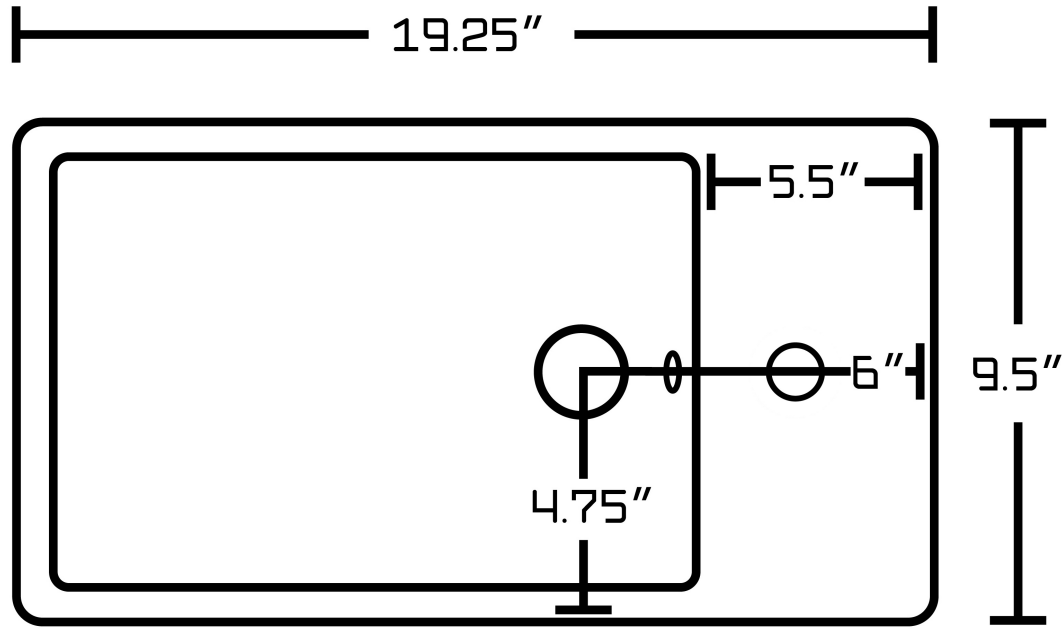

*Estimated as of 21 Jan 2022 2:06 PM.

Quality control approved in Canada. Each box on your order is physically opened-up and inspected to make sure only the highest quality product is shipped. We take and store photos of every single quality audit of every single order we ship. You can see them when you track your order on our website. This product is a group of multiple products. It features a rectangle shape. This bathroom vessel sink set is designed to be installed as a above counter bathroom vessel sink set. It is constructed with ceramic. This bathroom vessel sink set comes with a enamel glaze finish in White color. It is designed for a 1 hole faucet.

Product ID:	28814
Product Type:	Bathroom Vessel Sink Set
Shape:	Rectangle
Install Type:	Above Counter
Faucet Drilling:	1 Hole
Faucet Drilling Location:	Right
Overflow:	Yes
Num Of Sinks:	1
Includes Faucets:	Yes
Includes Drains:	Yes
Width Group:	10-in. - 19-in.
Material:	Ceramic
Style:	Modern
Finish:	Enamel Glaze
Hardware Color:	Black
Color:	White
Recommended Ship Method:	SP

4-13/16"
(122mm)

4-1/4"
(108mm)

7-1/16"
(179mm)