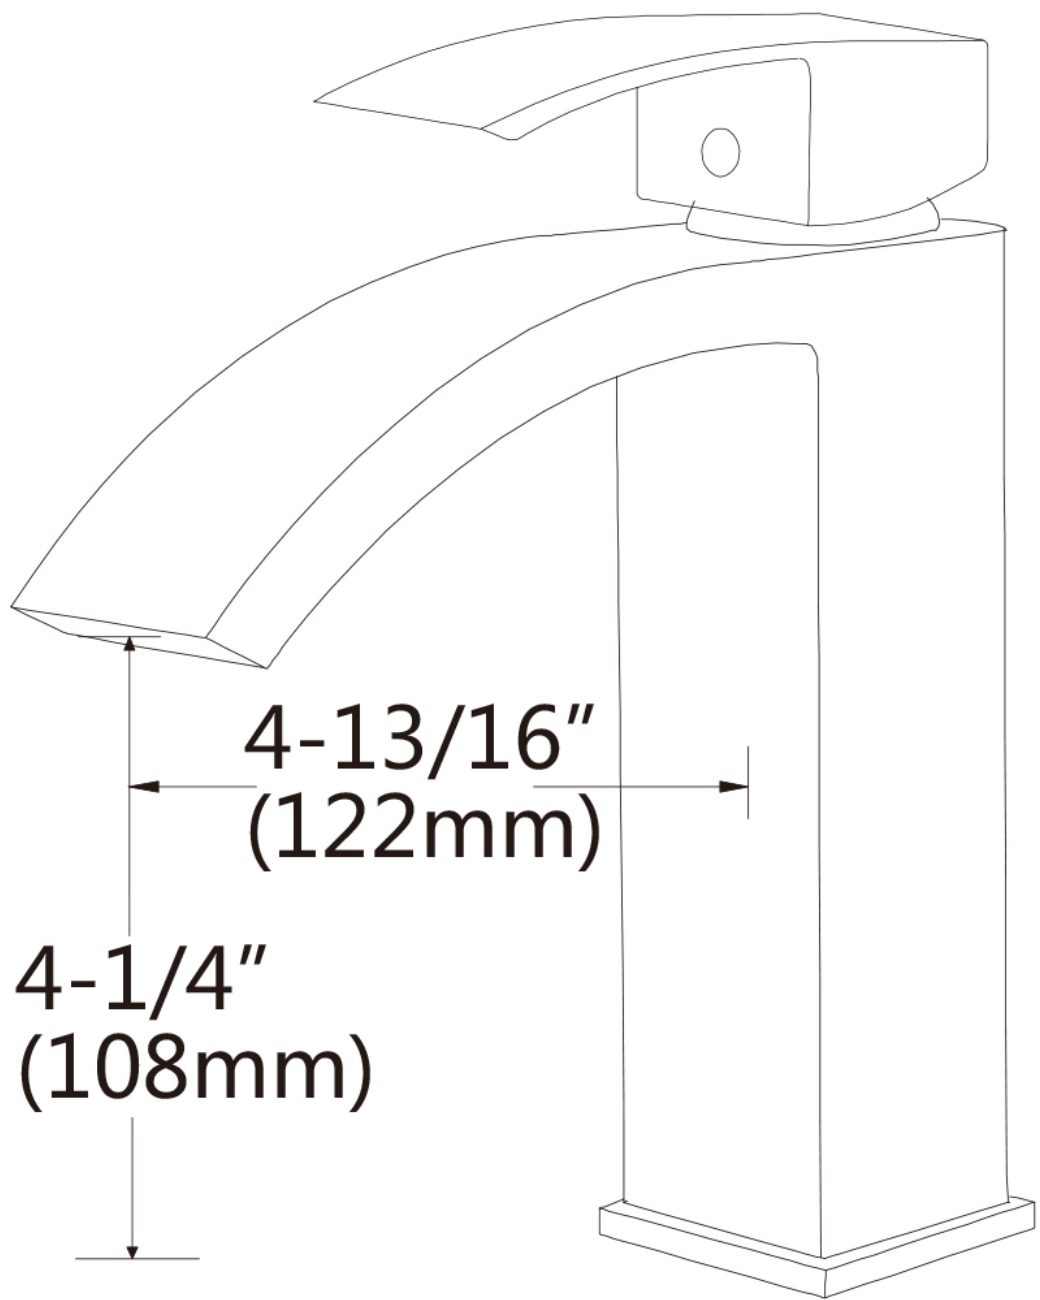

Feature(s):

- THIS PRODUCT INCLUDE(S): 1x bathroom vessel sink in white color (582), 1x bathroom sink drain in black color (20318), 1x bathroom sink faucet in black color (28814).
- This product is a bundle (set of multiple products).
- This bathroom vessel sink set features a rectangle shape with a modern style.
- This product is made for above counter installation.
- DIY installation instructions are included in the box.
- This bathroom vessel sink set is designed for a 1 hole faucet and the faucet drilling location is on the right.
- Comes with an overflow for safety.
- This bathroom vessel sink set features 1 sink.
- This bathroom vessel sink set is made with ceramic.
- The primary color of this product is white and it comes with black hardware.
- Smooth non-porous surface; prevents from discoloration and fading.
- Double fired and glazed for durability and stain resistance.
- 1.75-in. standard USA-Canada drain opening.
- Constructed with lead-free brass, ensuring strength and durability.
- Solid bulky brass feel (not cheap and light).
- 19.25-in. Width (left to right).
- 9.5-in. Depth (back to front).
- 5.75-in. Height (top to bottom).
- All dimensions are nominal.
- This product can usually be shipped out in 1 day.
- Quality control approved in Canada.
- Each box on your order is physically opened-up and inspected to make sure only the highest quality product is shipped.
- We take and store photos of every single quality audit of every single order we ship.
- You can see them when you track your order on our website.

Product ID:	28814
Product Type:	Bathroom Vessel Sink Set
Shape:	Rectangle
Install Type:	Above Counter
Faucet Drilling:	1 Hole
Faucet Drilling Location:	Right
Overflow:	Yes
Num Of Sinks:	1
Includes Faucets:	Yes
Includes Drains:	Yes
Width Group:	10-in. - 19-in.
Material:	Ceramic
Style:	Modern
Finish:	Enamel Glaze
Hardware Color:	Black
Color:	White
Recommended Ship Method:	SP

4-13/16"
(122mm)

4-1/4"
(108mm)

7-1/16"
(179mm)