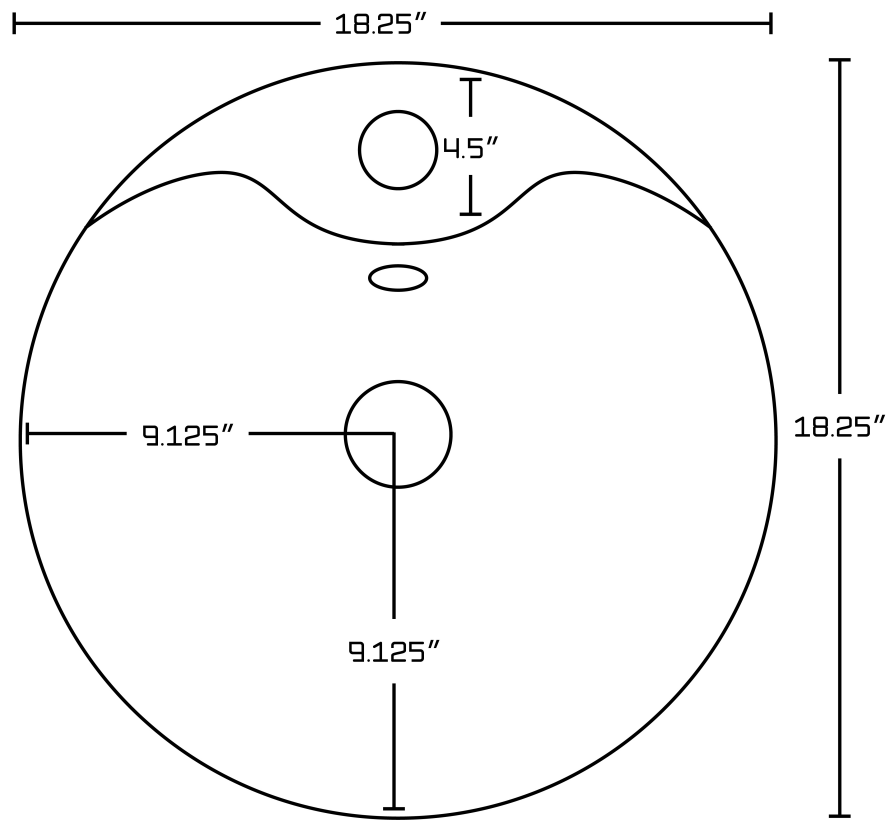

*Estimated as of 21 Jan 2022 2:05 PM.

Quality control approved in Canada. Each box on your order is physically opened-up and inspected to make sure only the highest quality product is shipped. We take and store photos of every single quality audit of every single order we ship. You can see them when you track your order on our website. This product is a group of multiple products. It features a round shape. This bathroom vessel sink set is designed to be installed as a above counter bathroom vessel sink set. It is constructed with ceramic. This bathroom vessel sink set comes with a enamel glaze finish in White color. It is designed for a 1 hole faucet.

Product ID:	28795
Product Type:	Bathroom Vessel Sink Set
Shape:	Round
Install Type:	Above Counter
Faucet Drilling:	1 Hole
Faucet Drilling Location:	Center
Overflow:	Yes
Num Of Sinks:	1
Includes Faucets:	Yes
Includes Drains:	Yes
Width Group:	10-in. - 19-in.
Material:	Ceramic
Style:	Traditional
Finish:	Enamel Glaze
Hardware Color:	Chrome
Color:	White
Recommended Ship Method:	SP