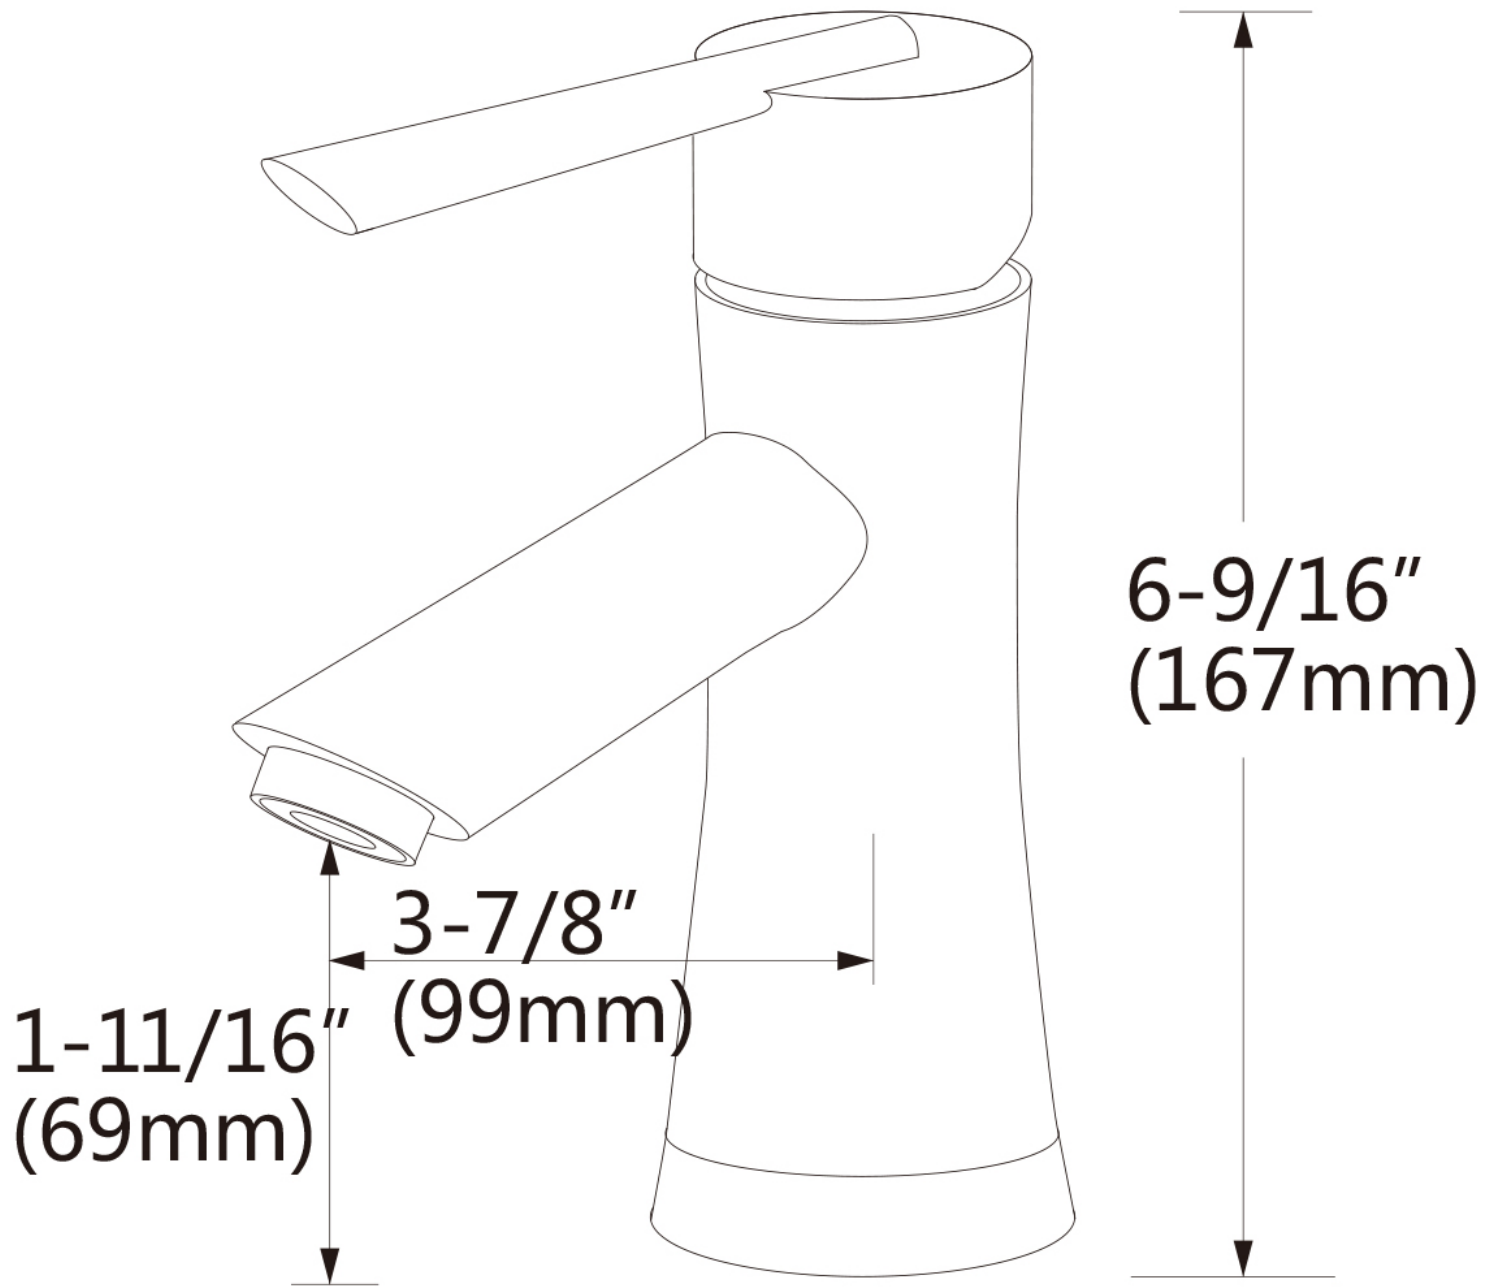

Feature(s):

- THIS PRODUCT INCLUDE(S): 1x bathroom vessel sink in white color (146), 1x bathroom sink drain in chrome color (1795), 1x bathroom sink faucet in chrome color (28795).
- This product is a bundle (set of multiple products).
- This bathroom vessel sink set features a round shape with a traditional style.
- This product is made for above counter installation.
- DIY installation instructions are included in the box.
- This bathroom vessel sink set is designed for a 1 hole faucet and the faucet drilling location is on the center.
- Comes with an overflow for safety.
- This bathroom vessel sink set features 1 sink.
- This bathroom vessel sink set is made with ceramic.
- The primary color of this product is white and it comes with chrome hardware.
- Smooth non-porous surface; prevents from discoloration and fading.
- Double fired and glazed for durability and stain resistance.
- 1.75-in. standard USA-Canada drain opening.
- Constructed with lead-free brass, ensuring strength and durability.
- Solid bulky brass feel (not cheap and light).
- 18.25-in. Width (left to right).
- 18.25-in. Depth (back to front).
- 6.25-in. Height (top to bottom).
- All dimensions are nominal.
- This product can usually be shipped out in 1 day.
- Quality control approved in Canada.
- Each box on your order is physically opened-up and inspected to make sure only the highest quality product is shipped.
- We take and store photos of every single quality audit of every single order we ship.
- You can see them when you track your order on our website.

Product ID:	28795
Product Type:	Bathroom Vessel Sink Set
Shape:	Round
Install Type:	Above Counter
Faucet Drilling:	1 Hole
Faucet Drilling Location:	Center
Overflow:	Yes
Num Of Sinks:	1
Includes Faucets:	Yes
Includes Drains:	Yes
Width Group:	10-in. - 19-in.
Material:	Ceramic
Style:	Traditional
Finish:	Enamel Glaze
Hardware Color:	Chrome
Color:	White
Recommended Ship Method:	SP