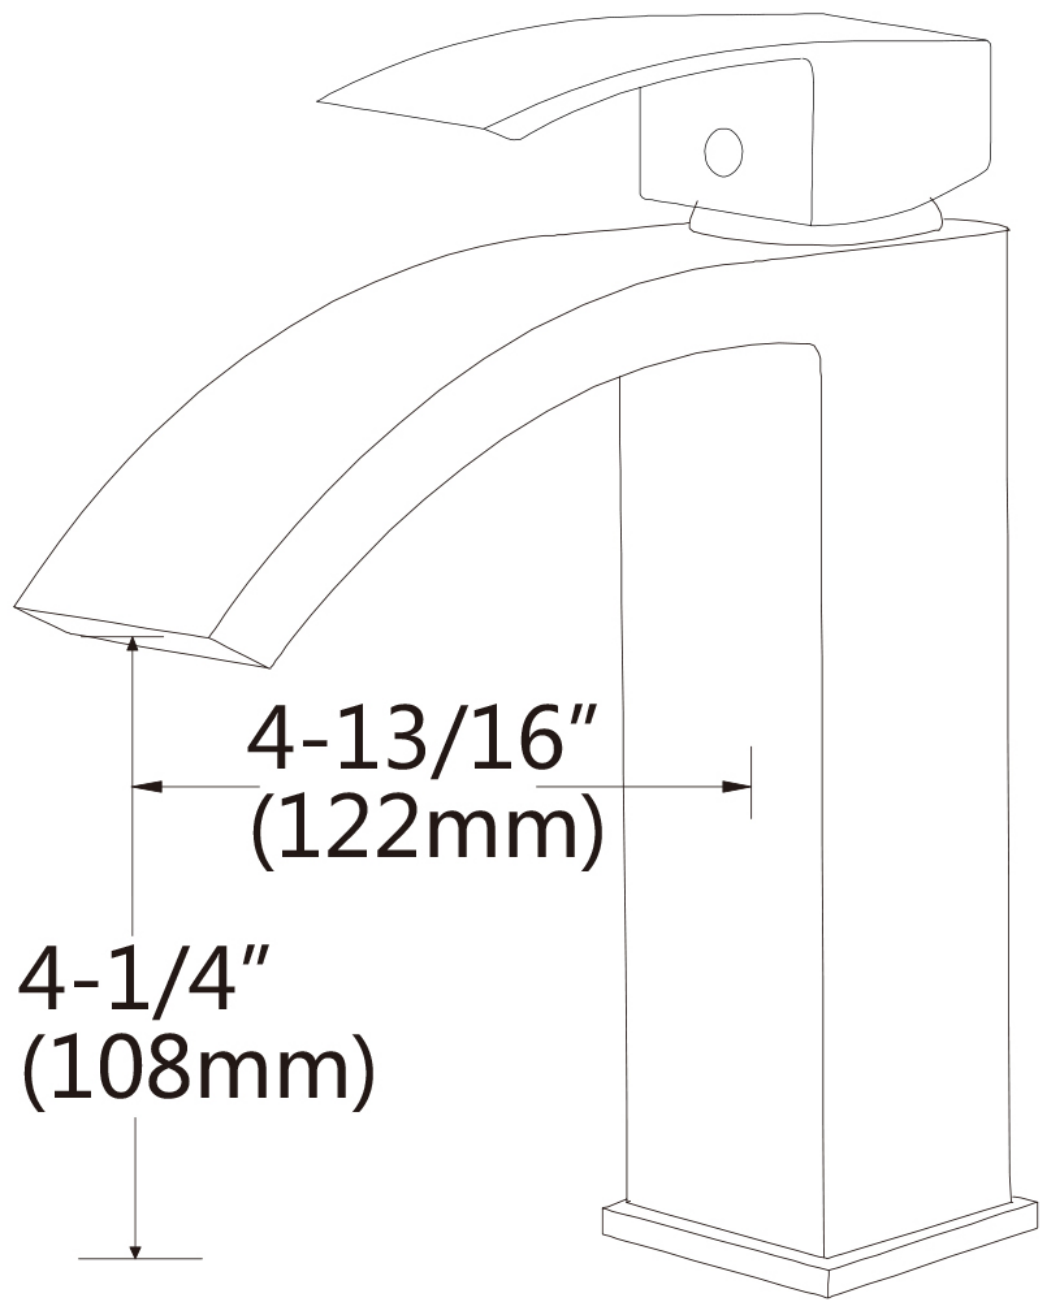

Feature(s):

- This product is a bundle (set of multiple products).
- This bathroom vessel sink set features a rectangle shape with a transitional style.
- This product is made for above counter installation.
- DIY installation instructions are included in the box.
- This bathroom vessel sink set is designed for a 1 hole faucet and the faucet drilling location is on the center.
- Comes with an overflow for safety.
- This bathroom vessel sink set features 1 sink.
- This bathroom vessel sink set is made with ceramic.
- The primary color of this product is white and it comes with chrome hardware.
- Smooth non-porous surface; prevents from discoloration and fading.
- Double fired and glazed for durability and stain resistance.
- 1.75-in. standard USA-Canada drain opening.
- Constructed with lead-free brass, ensuring strength and durability.
- Solid bulky brass feel (not cheap and light).
- 20.25-in. Width (left to right).
- 16.25-in. Depth (back to front).
- 6-in. Height (top to bottom).
- All dimensions are nominal.
- This product can usually be shipped out in 1 day.
- Quality control approved in Canada.
- Each box on your order is physically opened-up and inspected to make sure only the highest quality product is shipped.
- We take and store photos of every single quality audit of every single order we ship.
- You can see them when you track your order on our website.
- THIS PRODUCT INCLUDE(S): 1x bathroom vessel sink in white color (592), 1x bathroom sink drain in chrome color (1795), 1x bathroom sink faucet in chrome color (28811).

Product ID:	28811
Product Type:	Bathroom Vessel Sink Set
Shape:	Rectangle
Install Type:	Above Counter
Faucet Drilling:	1 Hole
Faucet Drilling Location:	Center
Overflow:	Yes
Num Of Sinks:	1
Includes Faucets:	Yes
Includes Drains:	Yes
Width Group:	20-in. - 29-in.
Material:	Ceramic
Style:	Transitional
Finish:	Enamel Glaze
Hardware Color:	Chrome
Color:	White
Recommended Ship Method:	SP

7-1/16"
(179mm)

Notes