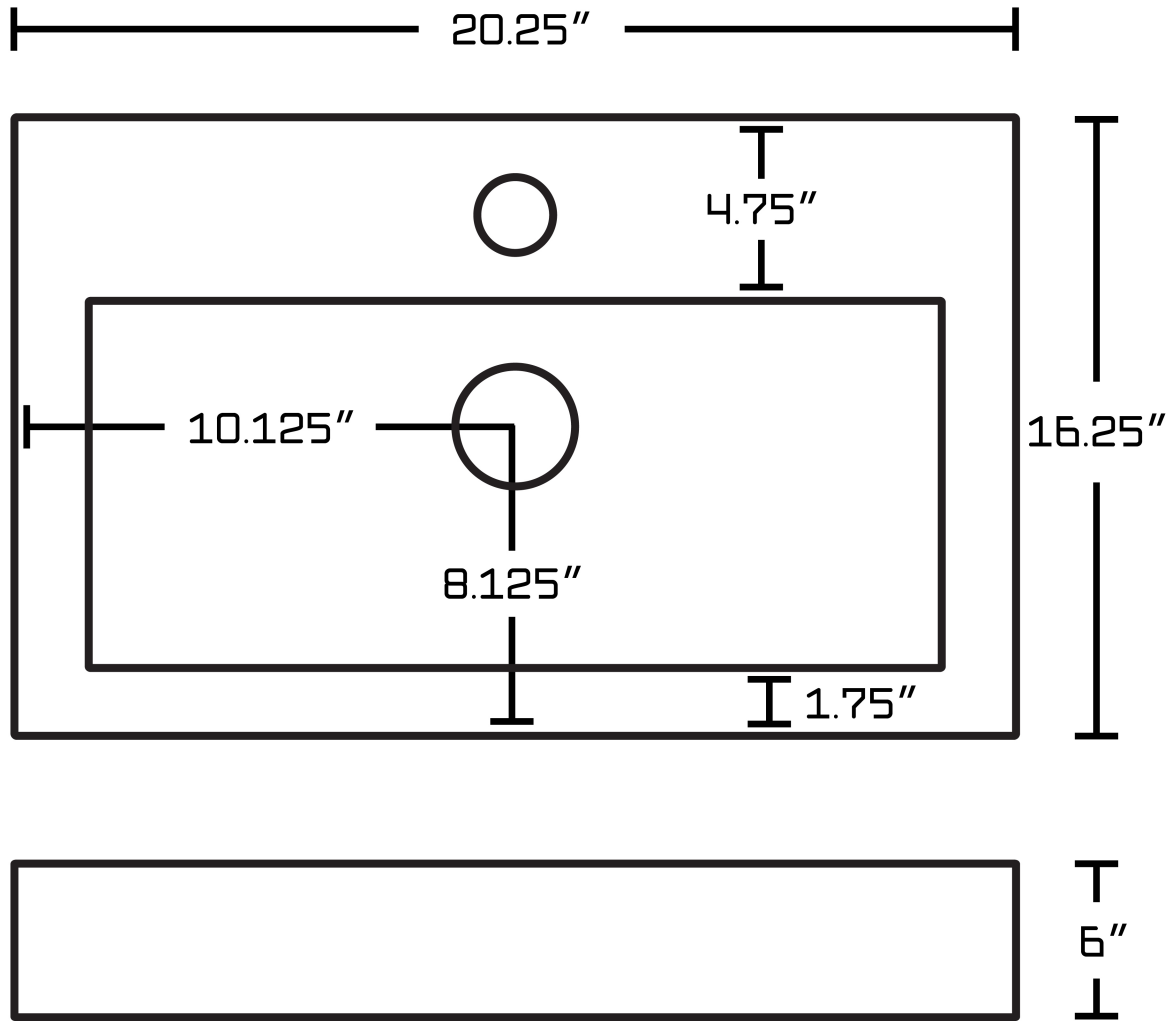

*Estimated as of 21 Jan 2022 2:07 PM.

Quality control approved in Canada. Each box on your order is physically opened-up and inspected to make sure only the highest quality product is shipped. We take and store photos of every single quality audit of every single order we ship. You can see them when you track your order on our website. This product is a group of multiple products. It features a rectangle shape. This bathroom vessel sink set is designed to be installed as a above counter bathroom vessel sink set. It is constructed with ceramic. This bathroom vessel sink set comes with a enamel glaze finish in White color. It is designed for a 1 hole faucet.

Product ID:	28811
Product Type:	Bathroom Vessel Sink Set
Shape:	Rectangle
Install Type:	Above Counter
Faucet Drilling:	1 Hole
Faucet Drilling Location:	Center
Overflow:	Yes
Num Of Sinks:	1
Includes Faucets:	Yes
Includes Drains:	Yes
Width Group:	20-in. - 29-in.
Material:	Ceramic
Style:	Transitional
Finish:	Enamel Glaze
Hardware Color:	Chrome
Color:	White
Recommended Ship Method:	SP

7-1/16"
(179mm)

Notes