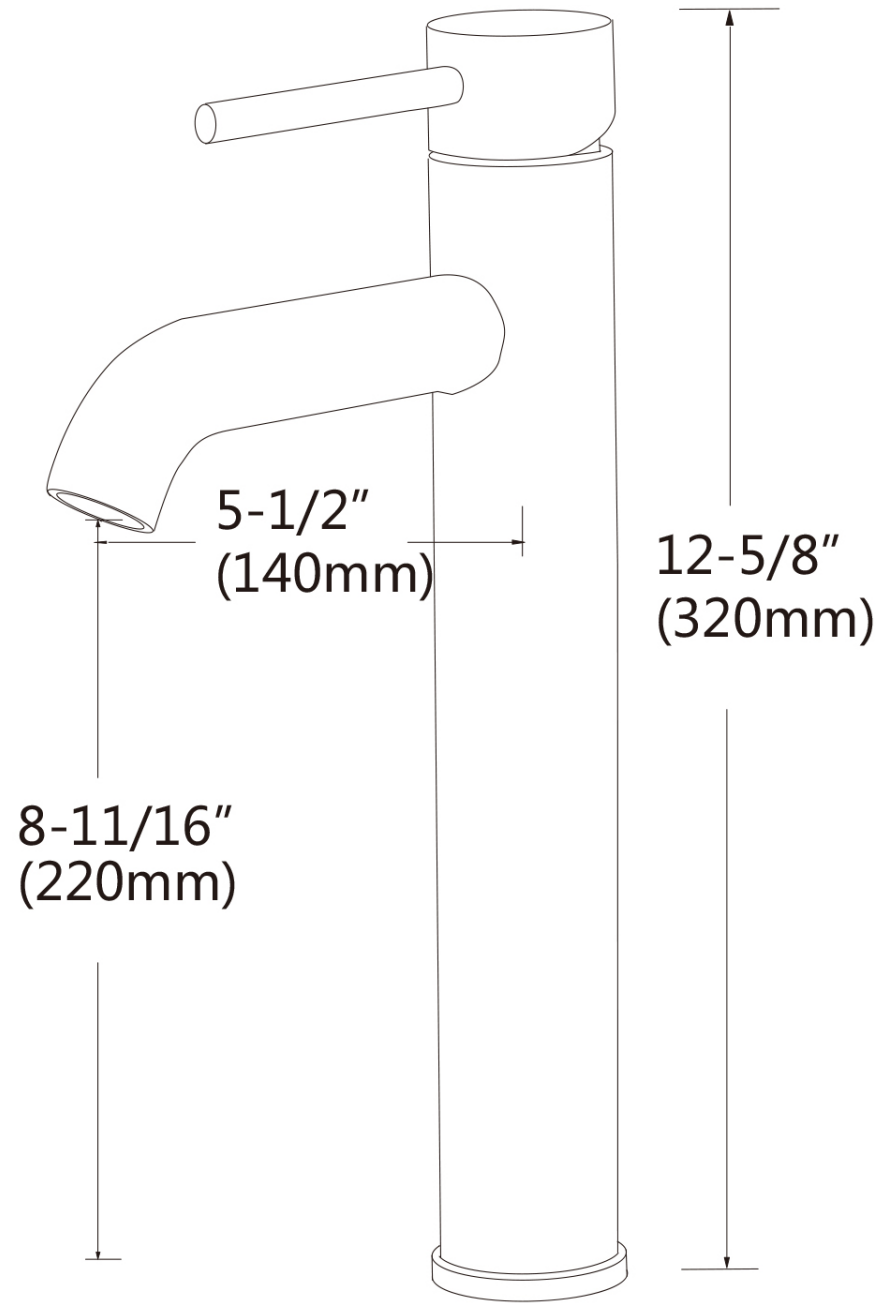

**Feature(s):**

- This product is a bundle (set of multiple products).
- This bathroom vessel sink set features a unique shape with a traditional style.
- This product is made for above counter installation.
- DIY installation instructions are included in the box.
- This bathroom vessel sink set is designed for a deck mount faucet and the faucet drilling location is on the deck mount.
- This bathroom vessel sink set features 1 sink.
- This bathroom vessel sink set is made with ceramic.
- The primary color of this product is white and it comes with black hardware.
- Smooth non-porous surface; prevents from discoloration and fading.
- Double fired and glazed for durability and stain resistance.
- 1.75-in. standard USA-Canada drain opening.
- Constructed with lead-free brass, ensuring strength and durability.
- Solid bulky brass feel (not cheap and light).
- 20-in. Width (left to right).
- 14-in. Depth (back to front).
- 5.5-in. Height (top to bottom).
- All dimensions are nominal.
- This product can usually be shipped out in 1 day.
- Quality control approved in Canada.
- Each box on your order is physically opened-up and inspected to make sure only the highest quality product is shipped.
- We take and store photos of every single quality audit of every single order we ship.
- You can see them when you track your order on our website.
- THIS PRODUCT INCLUDE(S): 1x bathroom vessel sink in white color (591), 1x bathroom sink drain in black color (20322), 1x bathroom sink faucet in black color (28794).

Product ID:	28794
Product Type:	Bathroom Vessel Sink Set
Shape:	Unique
Install Type:	Above Counter
Faucet Drilling:	Deck Mount
Faucet Drilling Location:	Deck Mount
Overflow:	No
Num Of Sinks:	1
Includes Faucets:	Yes
Includes Drains:	Yes
Width Group:	20-in. - 29-in.
Material:	Ceramic
Style:	Traditional
Finish:	Enamel Glaze
Hardware Color:	Black
Color:	White
Recommended Ship Method:	SP