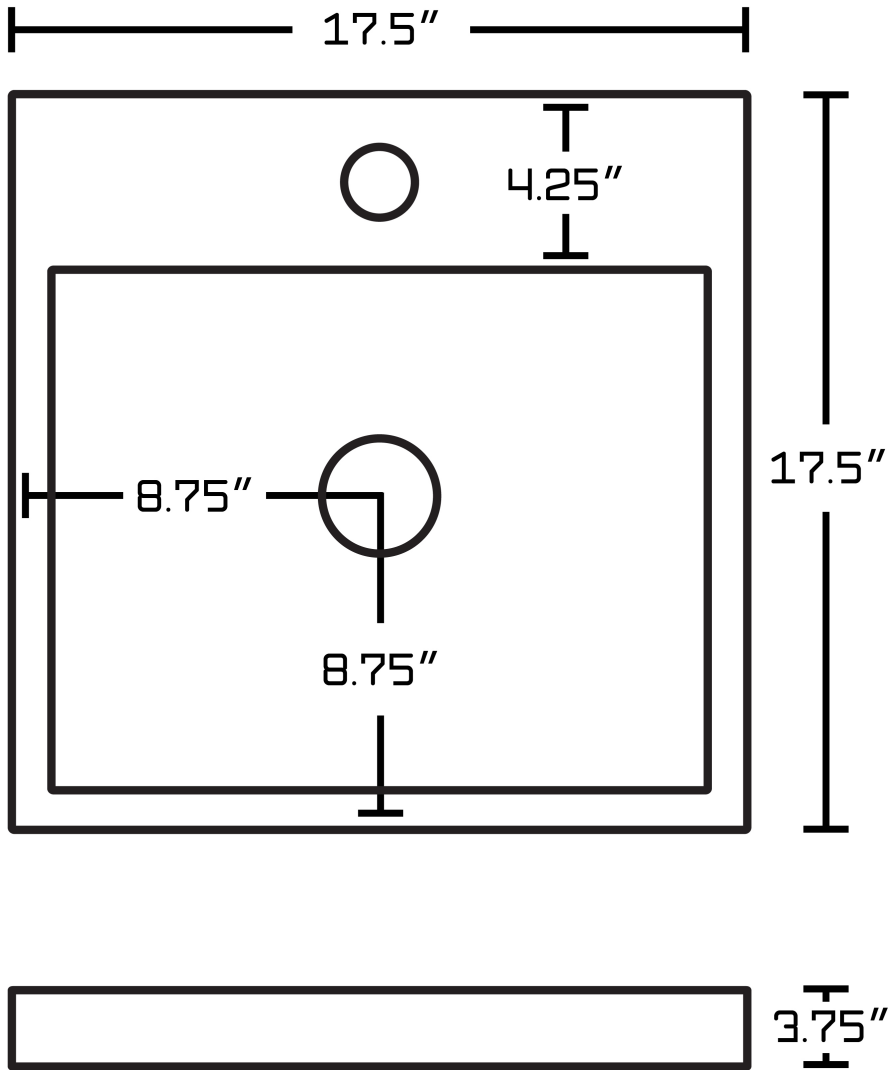

*Estimated as of 21 Jan 2022 2:08 PM.

Quality control approved in Canada. Each box on your order is physically opened-up and inspected to make sure only the highest quality product is shipped. We take and store photos of every single quality audit of every single order we ship. You can see them when you track your order on our website. This product is a group of multiple products. It features a square shape. This bathroom vessel sink set is designed to be installed as a above counter bathroom vessel sink set. It is constructed with ceramic. This bathroom vessel sink set comes with a enamel glaze finish in White color. It is designed for a 1 hole faucet.

7-1/16"
(179mm)

A vertical dimension line with arrows at both ends, indicating the total height of the faucet from the base to the top of the handle.

Notes