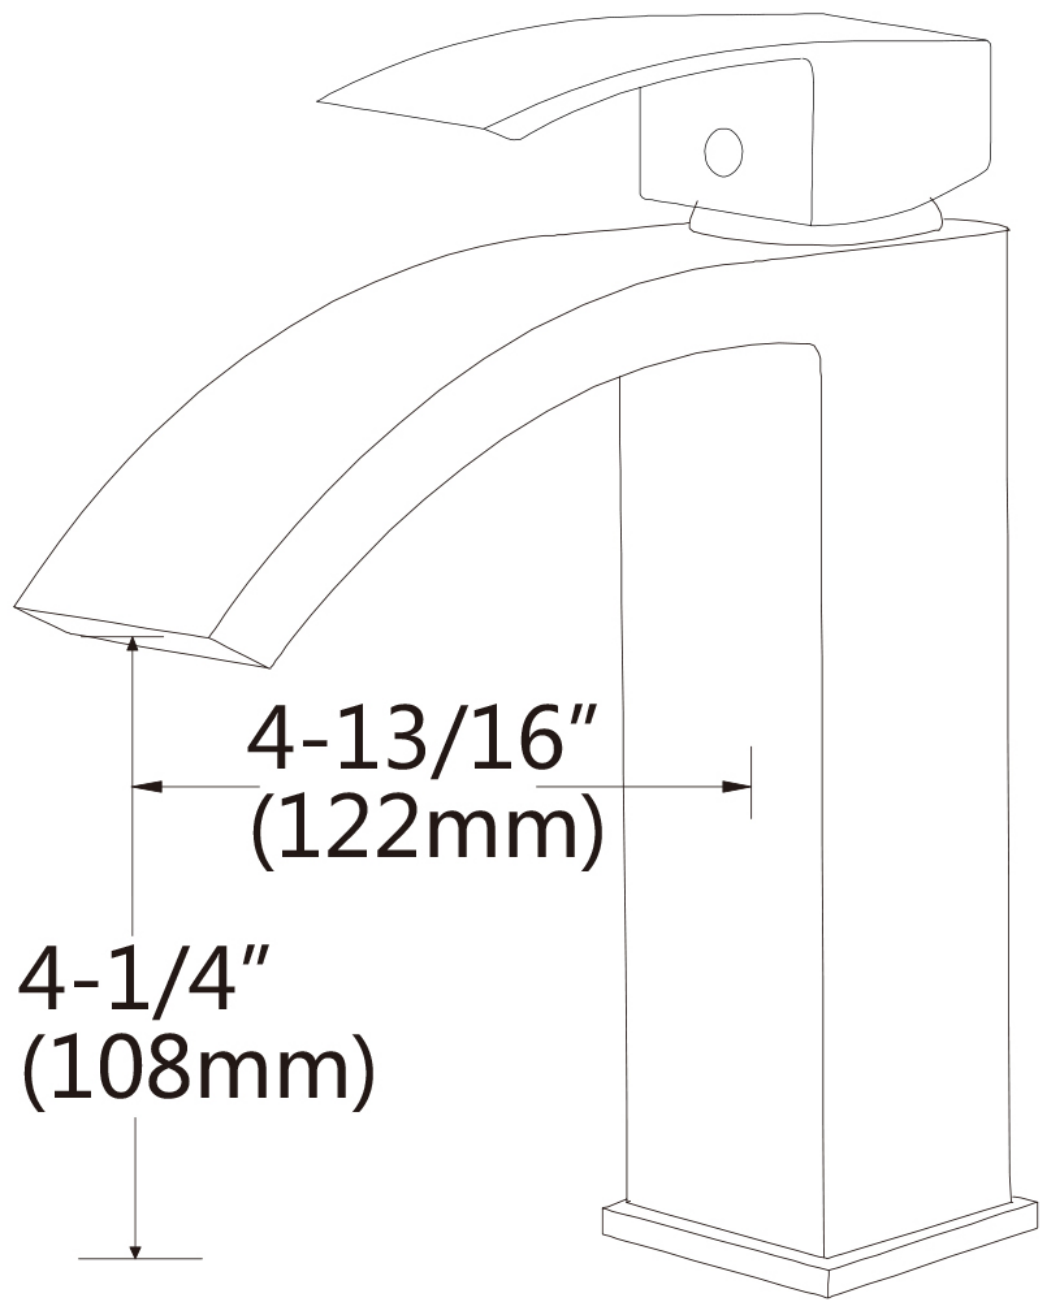

Feature(s):

- This product is a bundle (set of multiple products).
- This bathroom vessel sink set features a square shape with a modern style.
- This product is made for above counter installation.
- DIY installation instructions are included in the box.
- This bathroom vessel sink set is designed for a 1 hole faucet and the faucet drilling location is on the center.
- This bathroom vessel sink set features 1 sink.
- This bathroom vessel sink set is made with ceramic.
- The primary color of this product is white and it comes with chrome hardware.
- Smooth non-porous surface; prevents from discoloration and fading.
- Double fired and glazed for durability and stain resistance.
- 1.75-in. standard USA-Canada drain opening.
- Constructed with lead-free brass, ensuring strength and durability.
- Solid bulky brass feel (not cheap and light).
- 17.5-in. Width (left to right).
- 17.5-in. Depth (back to front).
- 3.75-in. Height (top to bottom).
- All dimensions are nominal.
- This product can usually be shipped out in 1 day.
- Quality control approved in Canada.
- Each box on your order is physically opened-up and inspected to make sure only the highest quality product is shipped.
- We take and store photos of every single quality audit of every single order we ship.
- You can see them when you track your order on our website.
- THIS PRODUCT INCLUDE(S): 1x bathroom vessel sink in white color (595), 1x bathroom sink drain in chrome color (1796), 1x bathroom sink faucet in chrome color (28811).

7-1/16"
(179mm)

A vertical dimension line with arrows at both ends, indicating the total height of the faucet from the base to the top of the handle.

Notes