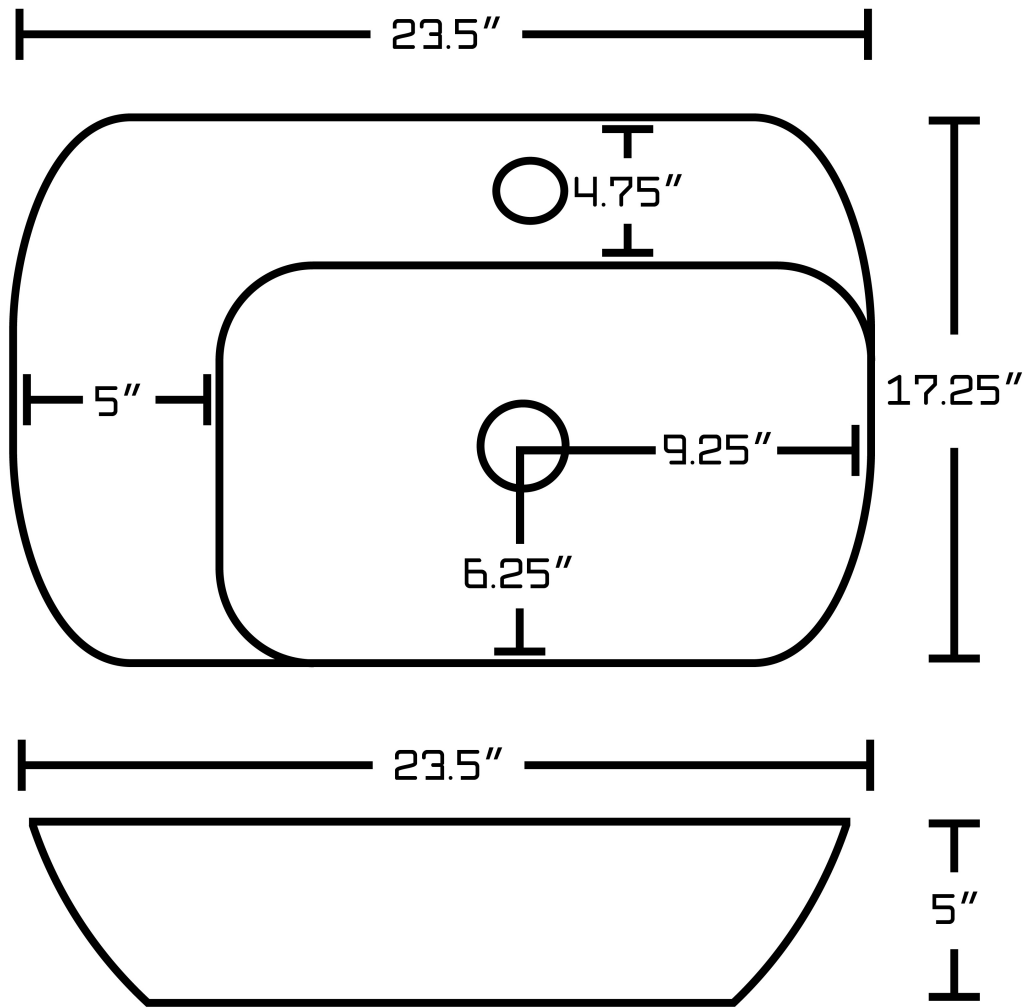

*Estimated as of 21 Jan 2022 2:08 PM.

Quality control approved in Canada. Each box on your order is physically opened-up and inspected to make sure only the highest quality product is shipped. We take and store photos of every single quality audit of every single order we ship. You can see them when you track your order on our website. This product is a group of multiple products. It features a rectangle shape. This bathroom vessel sink set is designed to be installed as a wall mount bathroom vessel sink set. It is constructed with ceramic. This bathroom vessel sink set comes with an enamel glaze finish in White color. It is designed for a 1 hole faucet.

Product ID:	28739
Product Type:	Bathroom Vessel Sink Set
Shape:	Rectangle
Install Type:	Wall Mount
Faucet Drilling:	1 Hole
Faucet Drilling Location:	Center
Overflow:	No
Num Of Sinks:	1
Includes Faucets:	Yes
Includes Drains:	Yes
Width Group:	20-in. - 29-in.
Material:	Ceramic
Style:	Traditional
Finish:	Enamel Glaze
Hardware Color:	Brushed Nickel
Color:	White
Recommended Ship Method:	SP