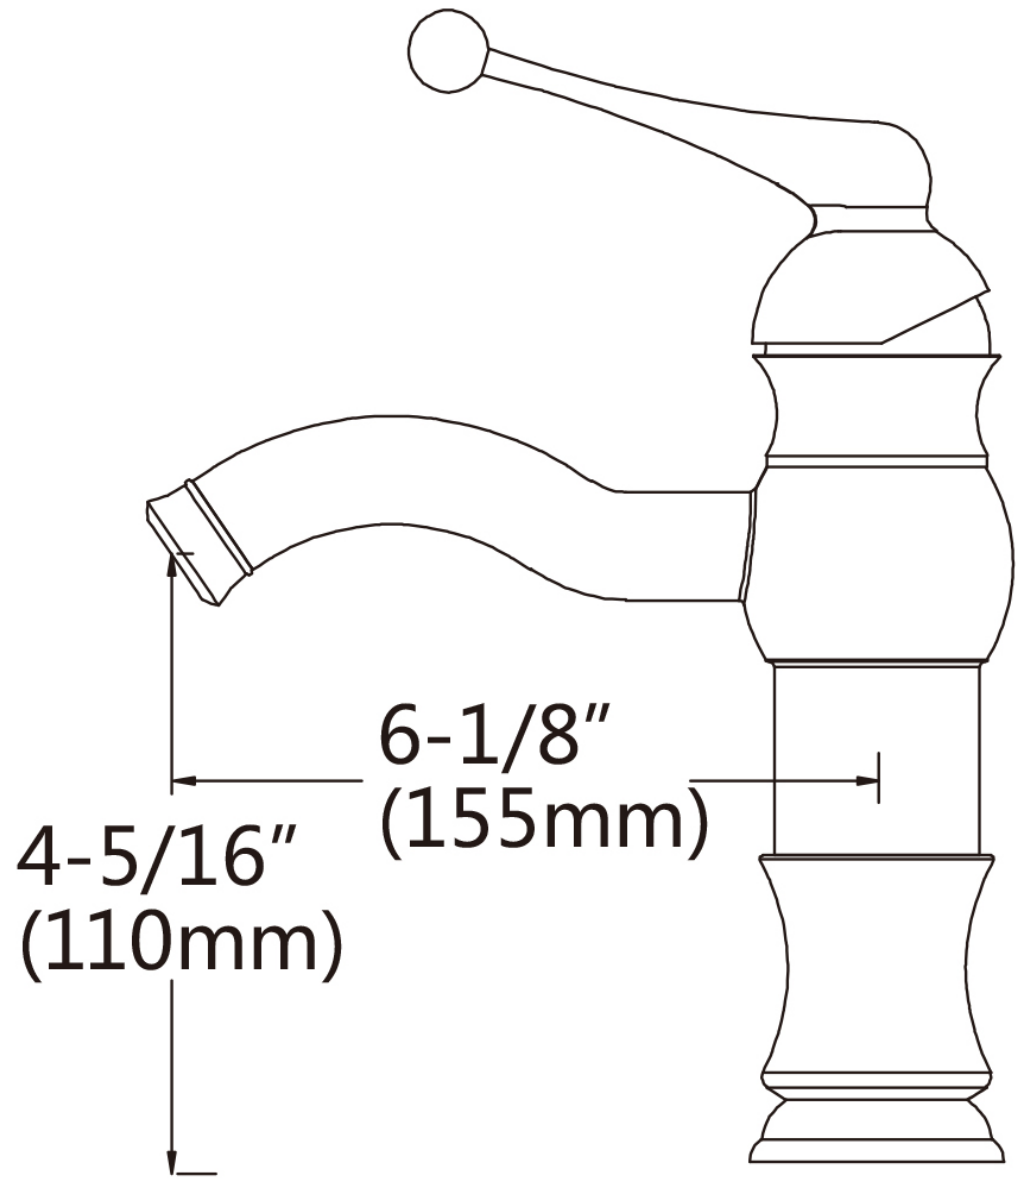

Feature(s):

- THIS PRODUCT INCLUDE(S): 1x bathroom vessel sink in white color (688), 1x bathroom sink drain in brushed nickel color (20324), 1x bathroom sink faucet in brushed nickel color (28739).
- This product is a bundle (set of multiple products).
- This bathroom vessel sink set features a rectangle shape with a traditional style.
- This product is made for wall mount installation.
- DIY installation instructions are included in the box.
- This bathroom vessel sink set is designed for a 1 hole faucet and the faucet drilling location is on the center.
- This bathroom vessel sink set features 1 sink.
- This bathroom vessel sink set is made with ceramic.
- The primary color of this product is white and it comes with brushed nickel hardware.
- Smooth non-porous surface; prevents from discoloration and fading.
- Double fired and glazed for durability and stain resistance.
- 1.75-in. standard USA-Canada drain opening.
- Constructed with lead-free brass, ensuring strength and durability.
- Solid bulky brass feel (not cheap and light).
- 23.5-in. Width (left to right).
- 17.25-in. Depth (back to front).
- 5-in. Height (top to bottom).
- All dimensions are nominal.
- This product can usually be shipped out in 1 day.
- Quality control approved in Canada.
- Each box on your order is physically opened-up and inspected to make sure only the highest quality product is shipped.
- We take and store photos of every single quality audit of every single order we ship.
- You can see them when you track your order on our website.

Product ID:	28739
Product Type:	Bathroom Vessel Sink Set
Shape:	Rectangle
Install Type:	Wall Mount
Faucet Drilling:	1 Hole
Faucet Drilling Location:	Center
Overflow:	No
Num Of Sinks:	1
Includes Faucets:	Yes
Includes Drains:	Yes
Width Group:	20-in. - 29-in.
Material:	Ceramic
Style:	Traditional
Finish:	Enamel Glaze
Hardware Color:	Brushed Nickel
Color:	White
Recommended Ship Method:	SP