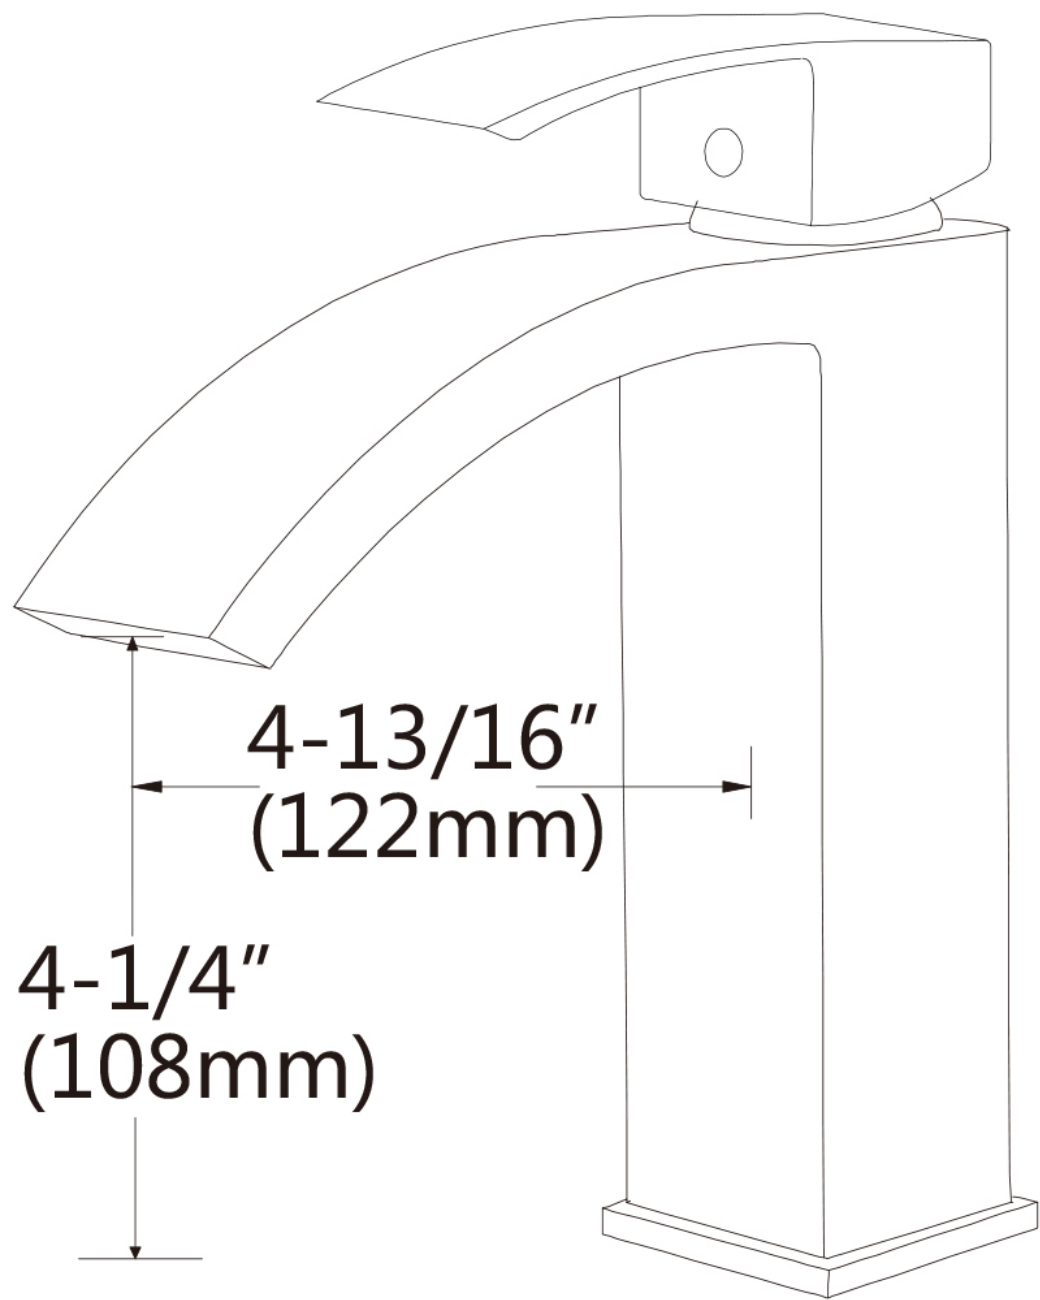

Product ID:	28814
Product Type:	Bathroom Vessel Sink Set
Shape:	Rectangle
Install Type:	Wall Mount
Faucet Drilling:	1 Hole
Faucet Drilling Location:	Center
Overflow:	Yes
Num Of Sinks:	1
Includes Faucets:	Yes
Includes Drains:	Yes
Width Group:	20-in. - 29-in.
Material:	Ceramic
Style:	Transitional
Finish:	Enamel Glaze
Hardware Color:	Black
Color:	White
Recommended Ship Method:	SP

7-1/16"  
(179mm)

A vertical dimension line with arrows at both ends, indicating the total height of the faucet from the base to the top of the handle.