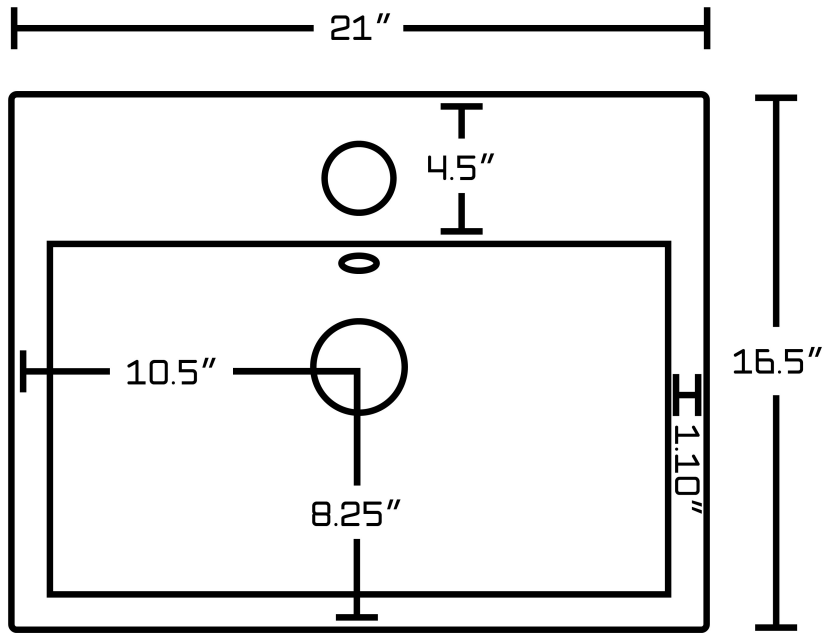

\*Estimated as of 21 Jan 2022 2:09 PM.

Quality control approved in Canada. Each box on your order is physically opened-up and inspected to make sure only the highest quality product is shipped. We take and store photos of every single quality audit of every single order we ship. You can see them when you track your order on our website. This product is a group of multiple products. It features a rectangle shape. This bathroom vessel sink set is designed to be installed as a wall mount bathroom vessel sink set. It is constructed with ceramic. This bathroom vessel sink set comes with an enamel glaze finish in White color. It is designed for a 1 hole faucet.

Product ID:	28814
Product Type:	Bathroom Vessel Sink Set
Shape:	Rectangle
Install Type:	Wall Mount
Faucet Drilling:	1 Hole
Faucet Drilling Location:	Center
Overflow:	Yes
Num Of Sinks:	1
Includes Faucets:	Yes
Includes Drains:	Yes
Width Group:	20-in. - 29-in.
Material:	Ceramic
Style:	Transitional
Finish:	Enamel Glaze
Hardware Color:	Black
Color:	White
Recommended Ship Method:	SP

7-1/16"  
(179mm)

A vertical dimension line with arrows at both ends, indicating the total height of the faucet from the base to the top of the handle.