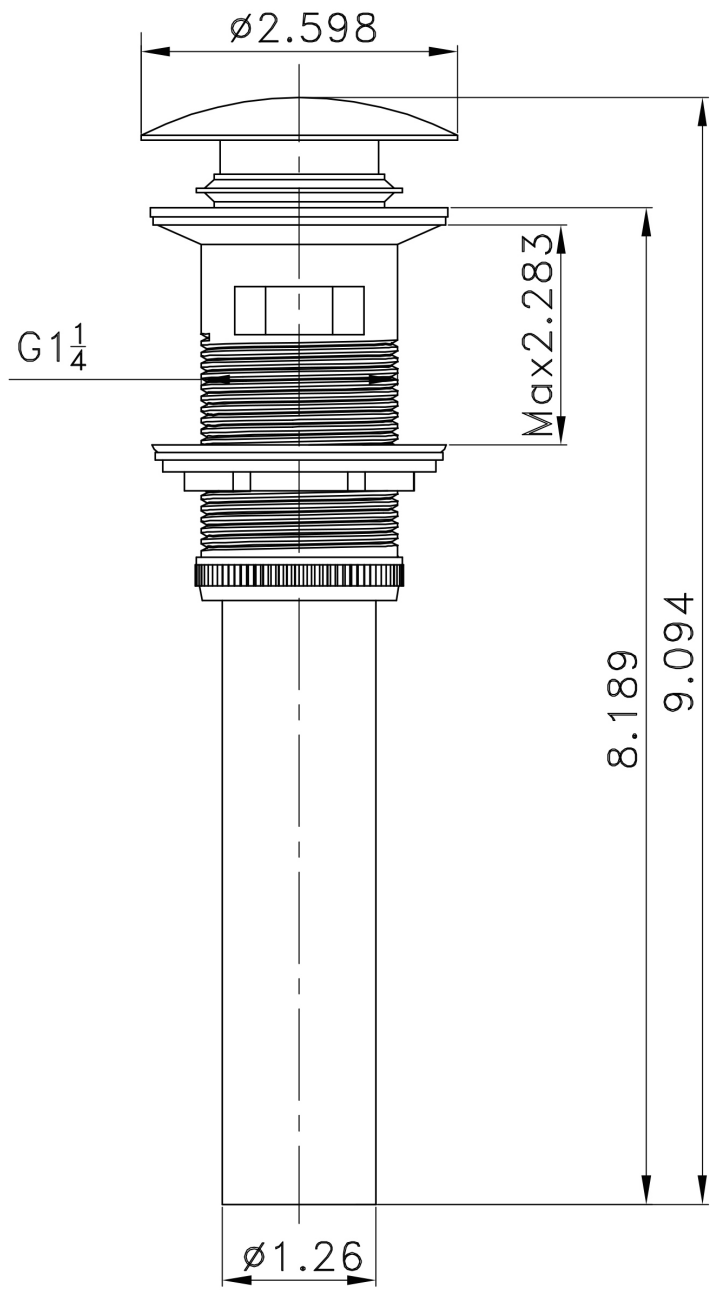

\*Estimated as of 21 Jan 2022 2:09 PM.

Quality control approved in Canada. Each box on your order is physically opened-up and inspected to make sure only the highest quality product is shipped. We take and store photos of every single quality audit of every single order we ship. You can see them when you track your order on our website. This product is a group of multiple products. It features a rectangle shape. This bathroom vessel sink set is designed to be installed as a wall mount bathroom vessel sink set. It is constructed with ceramic. This bathroom vessel sink set comes with an enamel glaze finish in White color. It is designed for a 1 hole faucet.

7-1/16"  
(179mm)

A vertical dimension line with arrows at both ends, indicating the total height of the faucet from the base to the top of the handle.