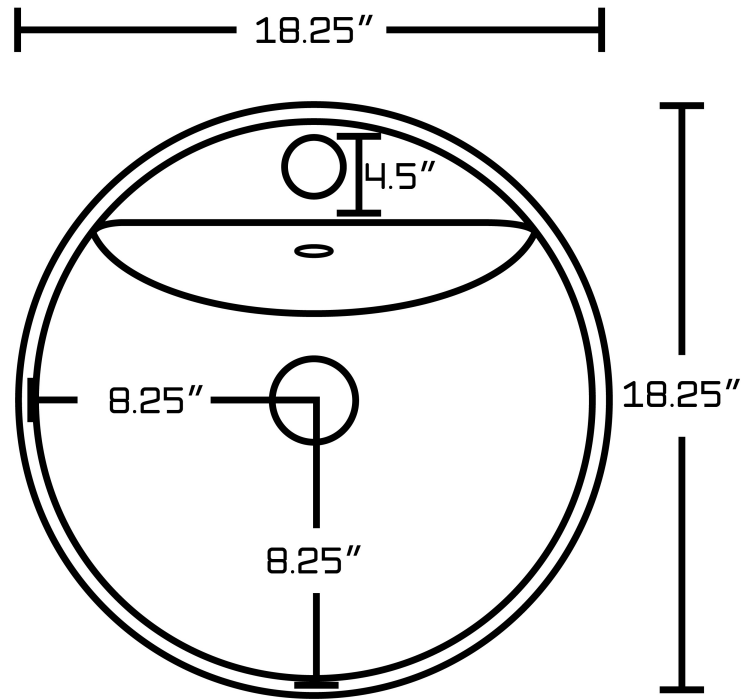

\*Estimated as of 21 Jan 2022 2:13 PM.

Quality control approved in Canada. Each box on your order is physically opened-up and inspected to make sure only the highest quality product is shipped. We take and store photos of every single quality audit of every single order we ship. You can see them when you track your order on our website. This product is a group of multiple products. It features a round shape. This bathroom vessel sink set is designed to be installed as a drop in bathroom vessel sink set. It is constructed with ceramic. This bathroom vessel sink set comes with a enamel glaze finish in White color. It is designed for a 1 hole faucet.

Product ID:	28811
Product Type:	Bathroom Vessel Sink Set
Shape:	Round
Install Type:	Drop In
Faucet Drilling:	1 Hole
Faucet Drilling Location:	Center
Overflow:	Yes
Num Of Sinks:	1
Includes Faucets:	Yes
Includes Drains:	Yes
Width Group:	10-in. - 19-in.
Material:	Ceramic
Style:	Traditional
Finish:	Enamel Glaze
Hardware Color:	Chrome
Color:	White
Recommended Ship Method:	SP

7-1/16"  
(179mm)

A vertical dimension line with arrows at both ends, indicating the total height of the faucet from the base to the top of the handle.