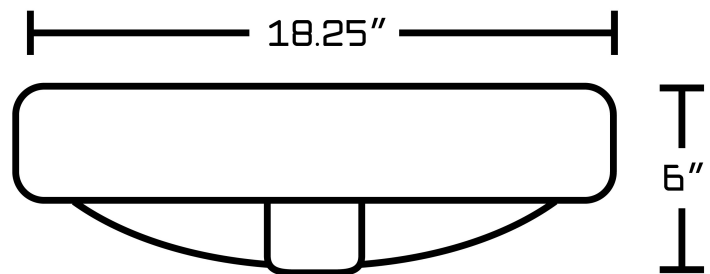

\*Estimated as of 21 Jan 2022 2:13 PM.

Quality control approved in Canada. Each box on your order is physically opened-up and inspected to make sure only the highest quality product is shipped. We take and store photos of every single quality audit of every single order we ship. You can see them when you track your order on our website. This product is a group of multiple products. It features a round shape. This bathroom vessel sink set is designed to be installed as a drop in bathroom vessel sink set. It is constructed with ceramic. This bathroom vessel sink set comes with a enamel glaze finish in White color. It is designed for a 1 hole faucet.

7-1/16"  
(179mm)

A vertical dimension line with arrows at both ends, indicating the total height of the faucet from the base to the top of the handle.