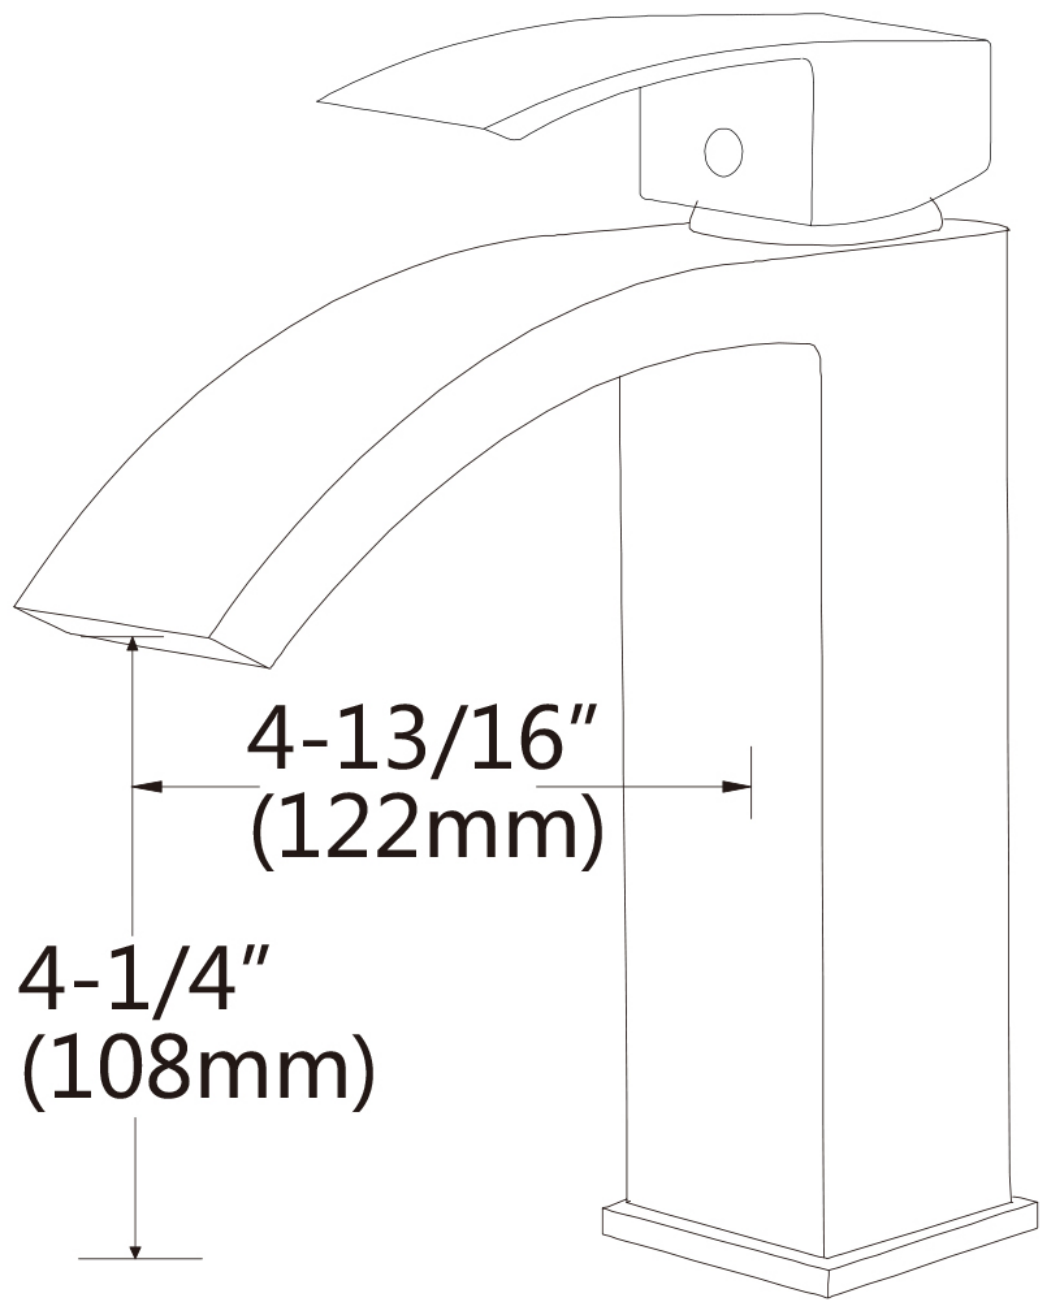

Product ID:	28811
Product Type:	Bathroom Vessel Sink Set
Shape:	Round
Install Type:	Drop In
Faucet Drilling:	1 Hole
Faucet Drilling Location:	Center
Overflow:	Yes
Num Of Sinks:	1
Includes Faucets:	Yes
Includes Drains:	Yes
Width Group:	10-in. - 19-in.
Material:	Ceramic
Style:	Traditional
Finish:	Enamel Glaze
Hardware Color:	Chrome
Color:	White
Recommended Ship Method:	SP

7-1/16"  
(179mm)

A vertical dimension line with arrows at both ends, indicating the total height of the faucet from the base to the top of the handle.