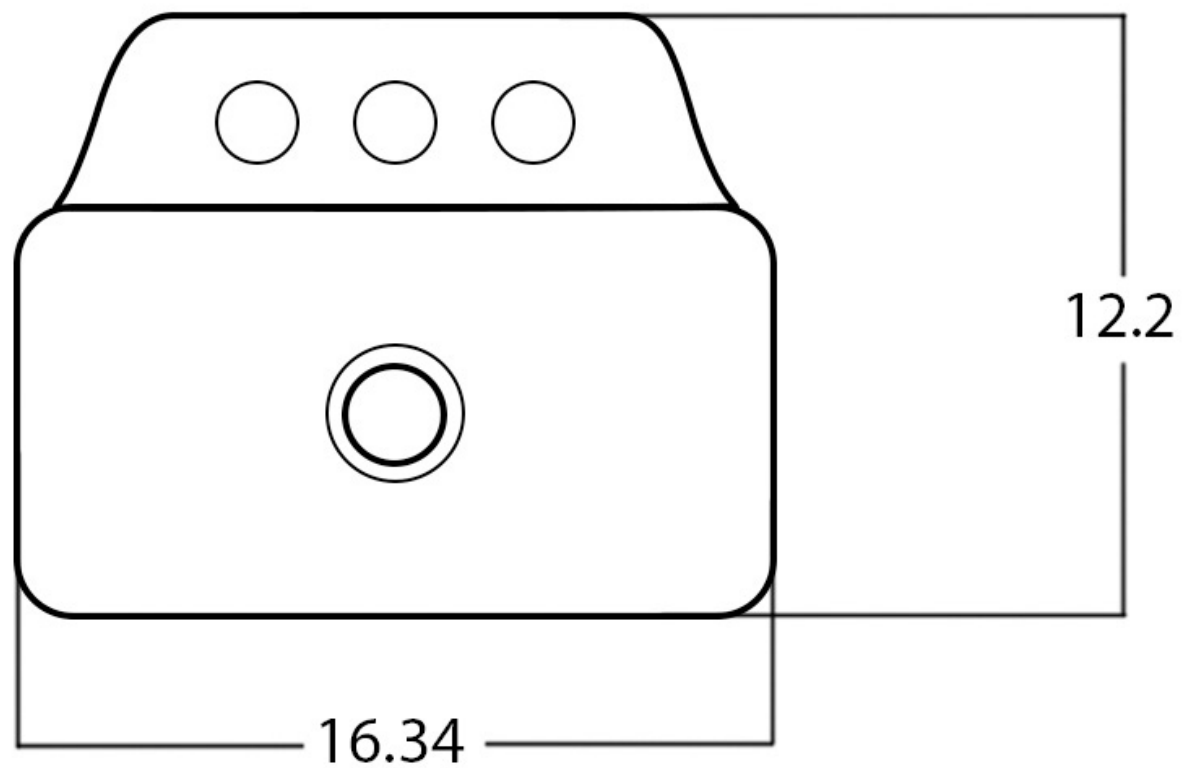

Feature(s):

- This product is a bundle (set of multiple products).
- This bathroom vessel sink set features a rectangle shape with a traditional style.
- This product is made for wall mount installation.
- DIY installation instructions are included in the box.
- This bathroom vessel sink set is designed for a 3h8-in. faucet and the faucet drilling location is on the center.
- Comes with an overflow for safety.
- This bathroom vessel sink set features 1 sink.
- This bathroom vessel sink set is made with ceramic.
- The primary color of this product is white and it comes with chrome hardware.
- Constructed with lead-free brass, ensuring strength and durability.
- Solid bulky brass feel (not cheap and light).
- Smooth non-porous surface; prevents from discoloration and fading.
- Double fired and glazed for durability and stain resistance.
- 1.75-in. standard USA-Canada drain opening.
- 16.34-in. Width (left to right).
- 12.2-in. Depth (back to front).
- 5.31-in. Height (top to bottom).
- All dimensions are nominal.
- This product can usually be shipped out in 1 day.
- Quality control approved in Canada.
- Each box on your order is physically opened-up and inspected to make sure only the highest quality product is shipped.
- We take and store photos of every single quality audit of every single order we ship.
- You can see them when you track your order on our website.
- THIS PRODUCT INCLUDE(S): 1x bathroom sink faucet in chrome color (1778), 1x bathroom sink drain in chrome color (1795), 1x bathroom vessel sink in white color (28522).

Product ID:	28522
Product Type:	Bathroom Vessel Sink Set
Shape:	Rectangle
Install Type:	Wall Mount
Faucet Drilling:	3H8-in.
Faucet Drilling Location:	Center
Overflow:	Yes
Num Of Sinks:	1
Includes Faucets:	Yes
Includes Drains:	Yes
Width Group:	10-in. - 19-in.
Material:	Ceramic
Style:	Traditional
Finish:	Enamel Glaze
Hardware Color:	Chrome
Color:	White
Recommended Ship Method:	SP