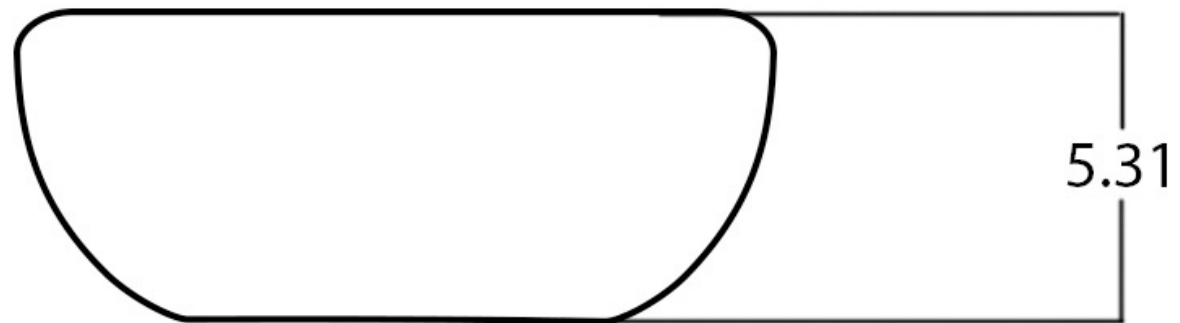

Feature(s):

- This product is a bundle (set of multiple products).
- This bathroom vessel sink set features a rectangle shape with a traditional style.
- This product is made for wall mount installation.
- DIY installation instructions are included in the box.
- This bathroom vessel sink set is designed for a 3h8-in. faucet and the faucet drilling location is on the center.
- Comes with an overflow for safety.
- This bathroom vessel sink set features 1 sink.
- This bathroom vessel sink set is made with ceramic.
- The primary color of this product is white and it comes with chrome hardware.
- Constructed with lead-free brass, ensuring strength and durability.
- Solid bulky brass feel (not cheap and light).
- Smooth non-porous surface; prevents from discoloration and fading.
- Double fired and glazed for durability and stain resistance.
- 1.75-in. standard USA-Canada drain opening.
- 16.34-in. Width (left to right).
- 12.2-in. Depth (back to front).
- 5.31-in. Height (top to bottom).
- All dimensions are nominal.
- This product can usually be shipped out in 1 day.
- Quality control approved in Canada.
- Each box on your order is physically opened-up and inspected to make sure only the highest quality product is shipped.
- We take and store photos of every single quality audit of every single order we ship.
- You can see them when you track your order on our website.
- THIS PRODUCT INCLUDE(S): 1x bathroom sink faucet in chrome color (1778), 1x bathroom sink drain in chrome color (1795), 1x bathroom vessel sink in white color (28522).

Product ID:	28522
Product Type:	Bathroom Vessel Sink Set
Shape:	Rectangle
Install Type:	Wall Mount
Faucet Drilling:	3H8-in.
Faucet Drilling Location:	Center
Overflow:	Yes
Num Of Sinks:	1
Includes Faucets:	Yes
Includes Drains:	Yes
Width Group:	10-in. - 19-in.
Material:	Ceramic
Style:	Traditional
Finish:	Enamel Glaze
Hardware Color:	Chrome
Color:	White
Recommended Ship Method:	SP