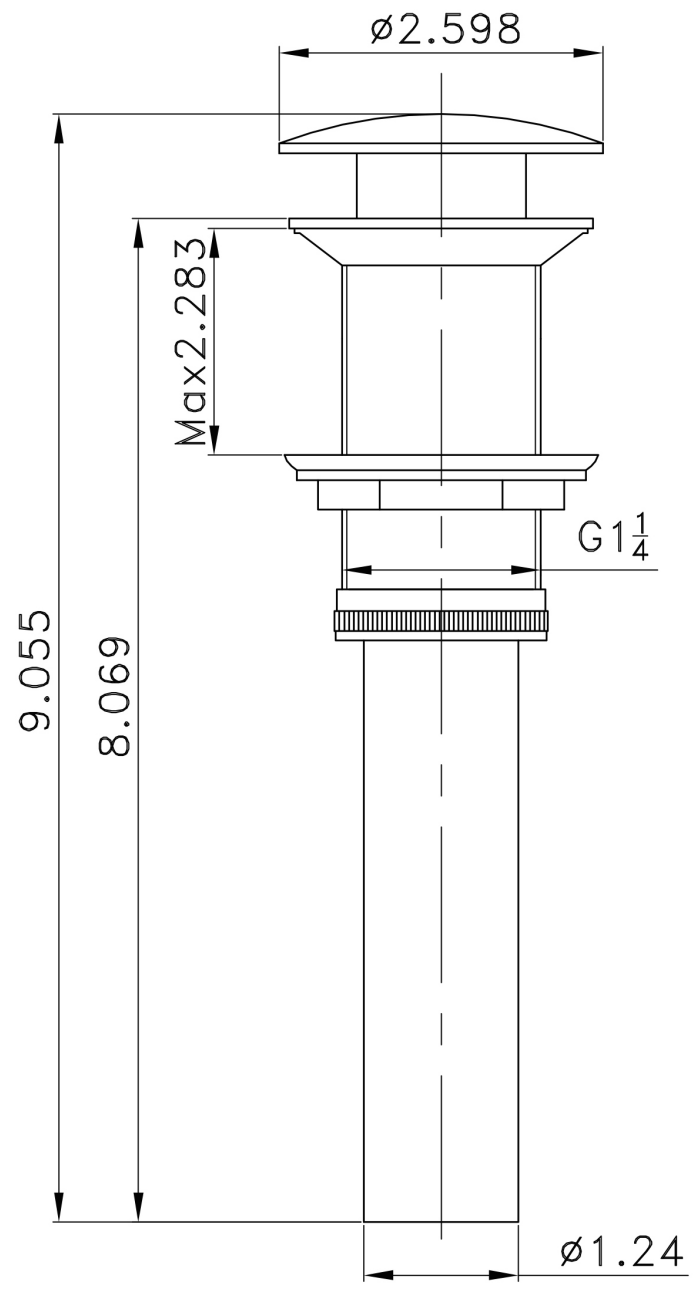

**Feature(s):**

- This product is a bundle (set of multiple products).
- This bathroom vessel sink set features a oval shape with a modern style.
- This product is made for above counter installation.
- DIY installation instructions are included in the box.
- This bathroom vessel sink set is designed for a wall mount faucet and the faucet drilling location is on the wall mount.
- This bathroom vessel sink set features 1 sink.
- This bathroom vessel sink set is made with ceramic.
- The primary color of this product is white and it comes with black hardware.
- Constructed with lead-free brass, ensuring strength and durability.
- Solid bulky brass feel (not cheap and light).
- Smooth non-porous surface; prevents from discoloration and fading.
- Double fired and glazed for durability and stain resistance.
- 1.75-in. standard USA-Canada drain opening.
- 31-in. Width (left to right).
- 15.4-in. Depth (back to front).
- 6-in. Height (top to bottom).
- All dimensions are nominal.
- This product can usually be shipped out in 1 day.
- Quality control approved in Canada.
- Each box on your order is physically opened-up and inspected to make sure only the highest quality product is shipped.
- We take and store photos of every single quality audit of every single order we ship.
- You can see them when you track your order on our website.
- THIS PRODUCT INCLUDE(S): 1x bathroom sink drain in black color (20322), 1x bathroom vessel sink in white color (28451).

Product ID:	28451
Product Type:	Bathroom Vessel Sink Set
Shape:	Oval
Install Type:	Above Counter
Faucet Drilling:	Wall Mount
Faucet Drilling Location:	Wall Mount
Overflow:	No
Num Of Sinks:	1
Includes Faucets:	No
Includes Drains:	Yes
Width Group:	30-in. - 39-in.
Material:	Ceramic
Style:	Modern
Finish:	Enamel Glaze
Hardware Color:	Black
Color:	White
Recommended Ship Method:	SP