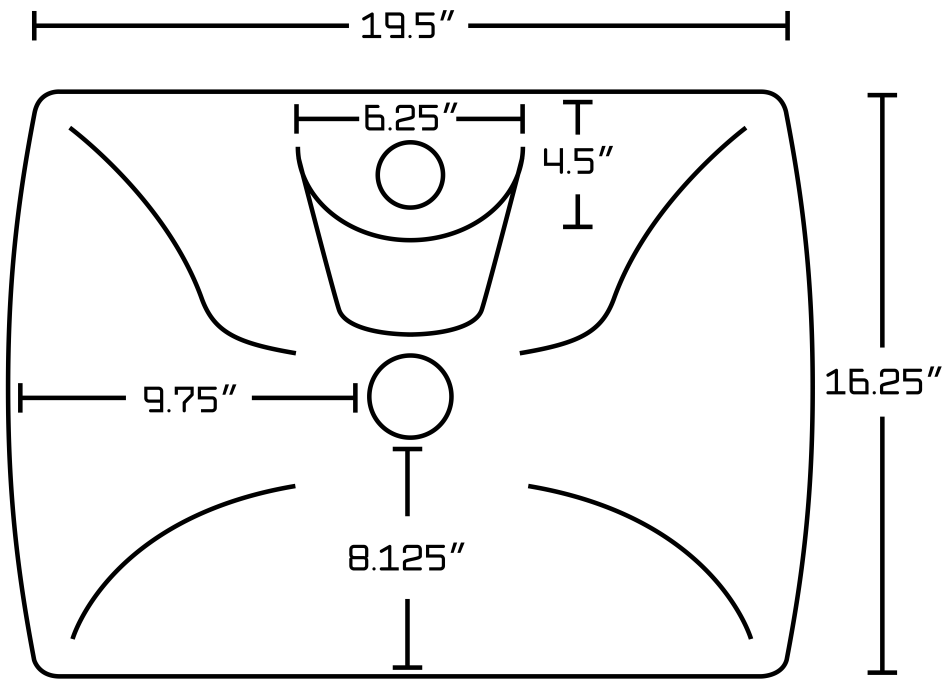

*Estimated as of 21 Jan 2022 2:43 PM.

Quality control approved in Canada. Each box on your order is physically opened-up and inspected to make sure only the highest quality product is shipped. We take and store photos of every single quality audit of every single order we ship. You can see them when you track your order on our website. This product is a group of multiple products. It features a rectangle shape. This bathroom vessel sink set is designed to be installed as a above counter bathroom vessel sink set. It is constructed with ceramic. This bathroom vessel sink set comes with a enamel glaze finish in White color. It is designed for a 1 hole faucet.

Product ID:	33592
Product Type:	Bathroom Vessel Sink Set
Shape:	Rectangle
Install Type:	Above Counter
Faucet Drilling:	1 Hole
Faucet Drilling Location:	Center
Overflow:	Yes
Num Of Sinks:	1
Includes Faucets:	Yes
Includes Drains:	Yes
Width Group:	10-in. - 19-in.
Material:	Ceramic
Style:	Traditional
Finish:	Enamel Glaze
Hardware Color:	Chrome
Color:	White
Recommended Ship Method:	SP