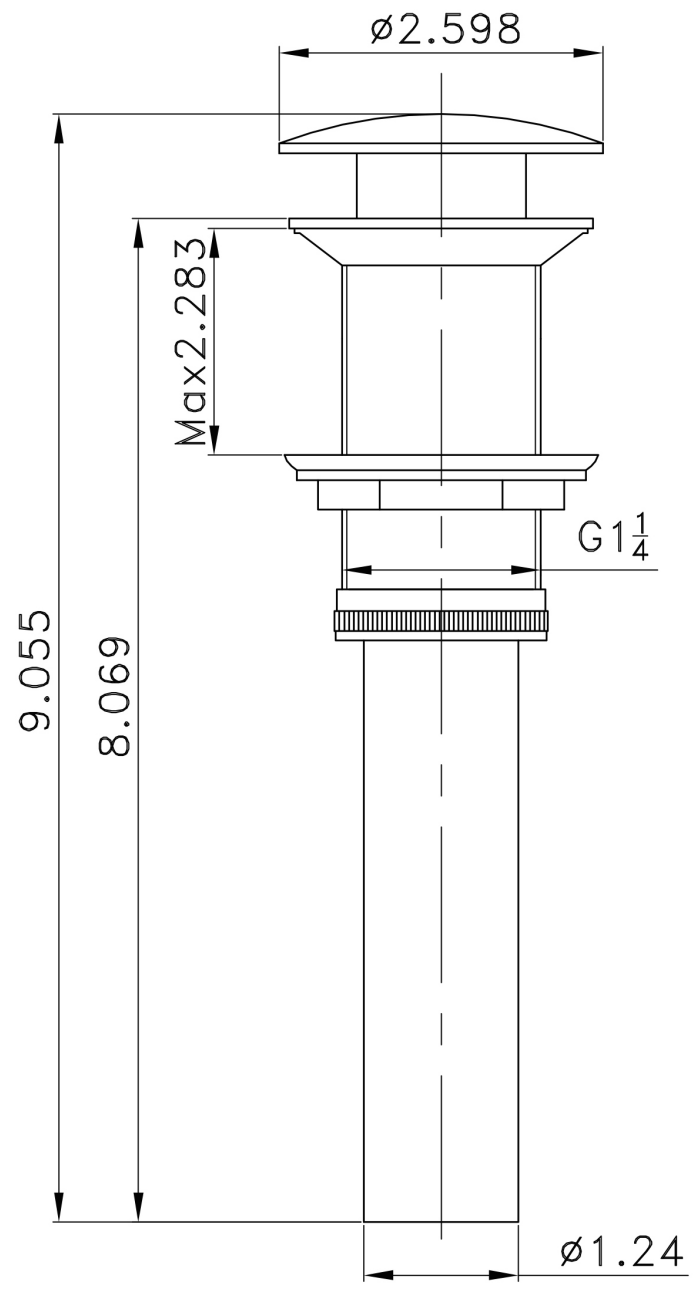

Feature(s):

- This product is a bundle (set of multiple products).
- This bathroom vessel sink set features a square shape with a modern style.
- This product is made for above counter installation.
- DIY installation instructions are included in the box.
- This bathroom vessel sink set is designed for a wall mount faucet and the faucet drilling location is on the wall mount.
- This bathroom vessel sink set features 1 sink.
- This bathroom vessel sink set is made with ceramic.
- The primary color of this product is black and it comes with brushed nickel hardware.
- Constructed with lead-free brass, ensuring strength and durability.
- Solid bulky brass feel (not cheap and light).
- Smooth non-porous surface; prevents from discoloration and fading.
- Double fired and glazed for durability and stain resistance.
- 1.75-in. standard USA-Canada drain opening.
- 16.1-in. Width (left to right).
- 16.1-in. Depth (back to front).
- 4.7-in. Height (top to bottom).
- All dimensions are nominal.
- This product can usually be shipped out in 1 day.
- Quality control approved in Canada.
- Each box on your order is physically opened-up and inspected to make sure only the highest quality product is shipped.
- We take and store photos of every single quality audit of every single order we ship.
- You can see them when you track your order on our website.
- THIS PRODUCT INCLUDE(S): 1x bathroom sink drain in brushed nickel color (20324), 1x bathroom vessel sink in black color (28632).

Product ID:	28632
Product Type:	Bathroom Vessel Sink Set
Shape:	Square
Install Type:	Above Counter
Faucet Drilling:	Wall Mount
Faucet Drilling Location:	Wall Mount
Overflow:	No
Num Of Sinks:	1
Includes Faucets:	No
Includes Drains:	Yes
Width Group:	10-in. - 19-in.
Material:	Ceramic
Style:	Modern
Finish:	Enamel Glaze
Hardware Color:	Brushed Nickel
Color:	Black
Recommended Ship Method:	SP