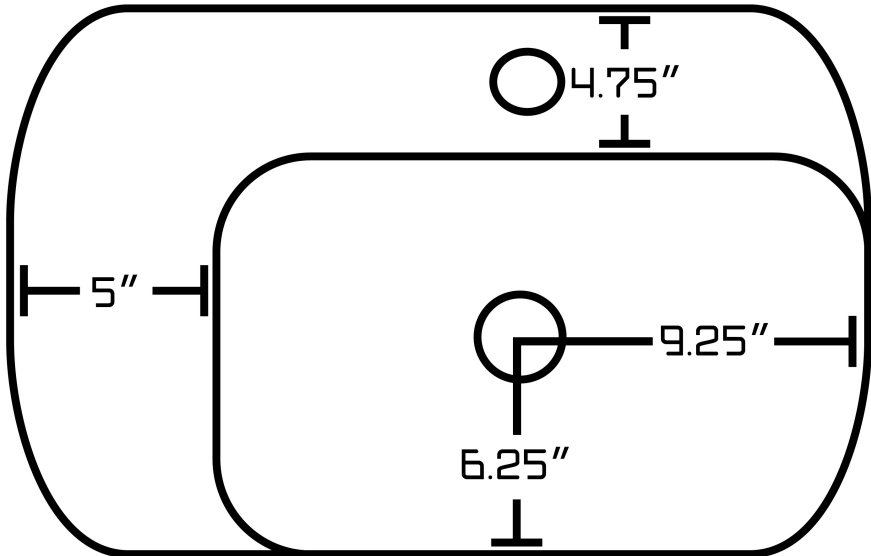

23.5"

4.75"

17.25"

5"

6.25"

9.25"

23.5"

5"