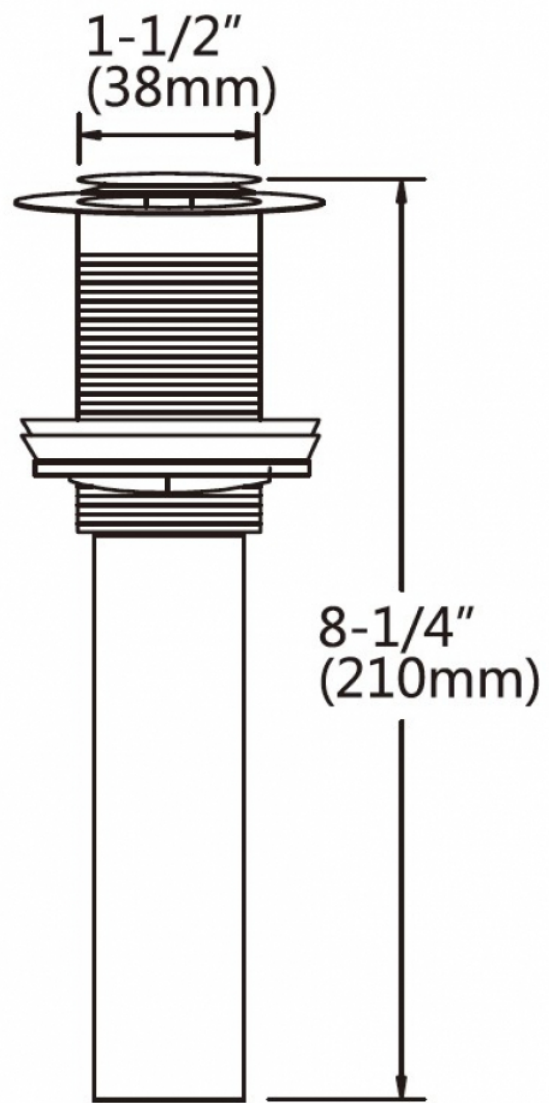

Feature(s):

- THIS PRODUCT INCLUDE(S): 1x bathroom vessel sink in white color (226), 1x bathroom sink faucet in chrome color (1776), 1x bathroom sink drain in chrome color (33593).
- This product is a bundle (set of multiple products).
- This bathroom vessel sink set features a rectangle shape with a modern style.
- This product is made for above counter installation.
- DIY installation instructions are included in the box.
- This bathroom vessel sink set is designed for a 1 hole faucet and the faucet drilling location is on the center.
- This bathroom vessel sink set features 1 sink.
- This bathroom vessel sink set is made with ceramic.
- The primary color of this product is white and it comes with chrome hardware.
- Smooth non-porous surface; prevents from discoloration and fading.
- Double fired and glazed for durability and stain resistance.
- 1.75-in. standard USA-Canada drain opening.
- Constructed with lead-free brass, ensuring strength and durability.
- Solid bulky brass feel (not cheap and light).
- 26-in. Width (left to right).
- 17.75-in. Depth (back to front).
- 6-in. Height (top to bottom).
- All dimensions are nominal.
- This product can usually be shipped out in 1 day.
- Quality control approved in Canada.
- Each box on your order is physically opened-up and inspected to make sure only the highest quality product is shipped.
- We take and store photos of every single quality audit of every single order we ship.
- You can see them when you track your order on our website.

Product ID:	33593
Product Type:	Bathroom Vessel Sink Set
Shape:	Rectangle
Install Type:	Above Counter
Faucet Drilling:	1 Hole
Faucet Drilling Location:	Center
Overflow:	No
Num Of Sinks:	1
Includes Faucets:	Yes
Includes Drains:	Yes
Width Group:	20-in. - 29-in.
Material:	Ceramic
Style:	Modern
Finish:	Enamel Glaze
Hardware Color:	Chrome
Color:	White
Recommended Ship Method:	SP