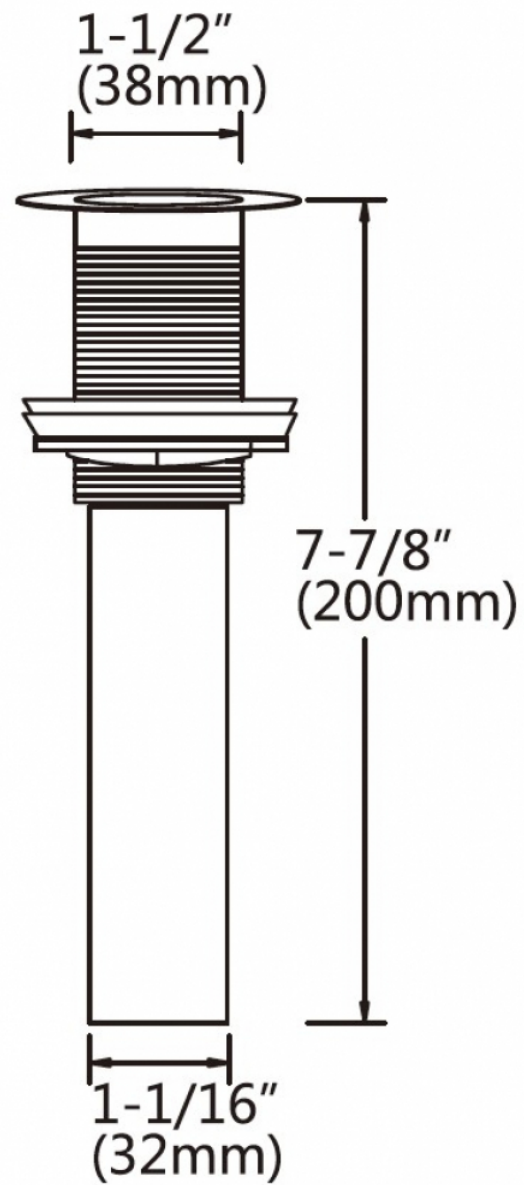

Feature(s):

- THIS PRODUCT INCLUDE(S): 1x bathroom vessel sink in white color (226), 1x bathroom sink faucet in chrome color (1776), 1x bathroom sink drain in chrome color (33593).
- This product is a bundle (set of multiple products).
- This bathroom vessel sink set features a rectangle shape with a modern style.
- This product is made for above counter installation.
- DIY installation instructions are included in the box.
- This bathroom vessel sink set is designed for a 1 hole faucet and the faucet drilling location is on the center.
- This bathroom vessel sink set features 1 sink.
- This bathroom vessel sink set is made with ceramic.
- The primary color of this product is white and it comes with chrome hardware.
- Smooth non-porous surface; prevents from discoloration and fading.
- Double fired and glazed for durability and stain resistance.
- 1.75-in. standard USA-Canada drain opening.
- Constructed with lead-free brass, ensuring strength and durability.
- Solid bulky brass feel (not cheap and light).
- 26-in. Width (left to right).
- 17.75-in. Depth (back to front).
- 6-in. Height (top to bottom).
- All dimensions are nominal.
- This product can usually be shipped out in 1 day.
- Quality control approved in Canada.
- Each box on your order is physically opened-up and inspected to make sure only the highest quality product is shipped.
- We take and store photos of every single quality audit of every single order we ship.
- You can see them when you track your order on our website.

Product ID:	33593
Product Type:	Bathroom Vessel Sink Set
Shape:	Rectangle
Install Type:	Above Counter
Faucet Drilling:	1 Hole
Faucet Drilling Location:	Center
Overflow:	No
Num Of Sinks:	1
Includes Faucets:	Yes
Includes Drains:	Yes
Width Group:	20-in. - 29-in.
Material:	Ceramic
Style:	Modern
Finish:	Enamel Glaze
Hardware Color:	Chrome
Color:	White
Recommended Ship Method:	SP