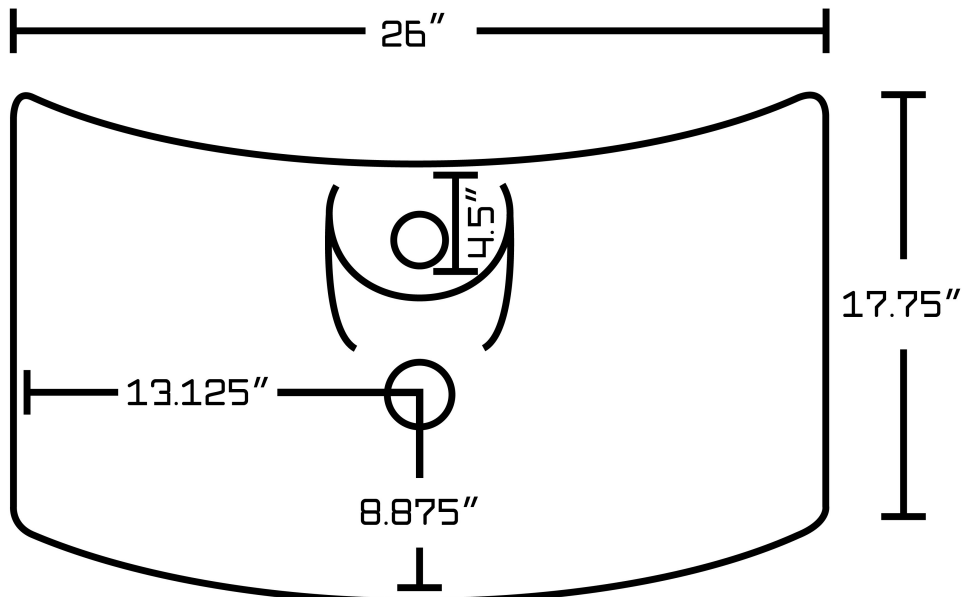

*Estimated as of 21 Jan 2022 2:45 PM.

Quality control approved in Canada. Each box on your order is physically opened-up and inspected to make sure only the highest quality product is shipped. We take and store photos of every single quality audit of every single order we ship. You can see them when you track your order on our website. This product is a group of multiple products. It features a rectangle shape. This bathroom vessel sink set is designed to be installed as a above counter bathroom vessel sink set. It is constructed with ceramic. This bathroom vessel sink set comes with a enamel glaze finish in White color. It is designed for a 1 hole faucet.

Product ID:	33593
Product Type:	Bathroom Vessel Sink Set
Shape:	Rectangle
Install Type:	Above Counter
Faucet Drilling:	1 Hole
Faucet Drilling Location:	Center
Overflow:	No
Num Of Sinks:	1
Includes Faucets:	Yes
Includes Drains:	Yes
Width Group:	20-in. - 29-in.
Material:	Ceramic
Style:	Modern
Finish:	Enamel Glaze
Hardware Color:	Chrome
Color:	White
Recommended Ship Method:	SP