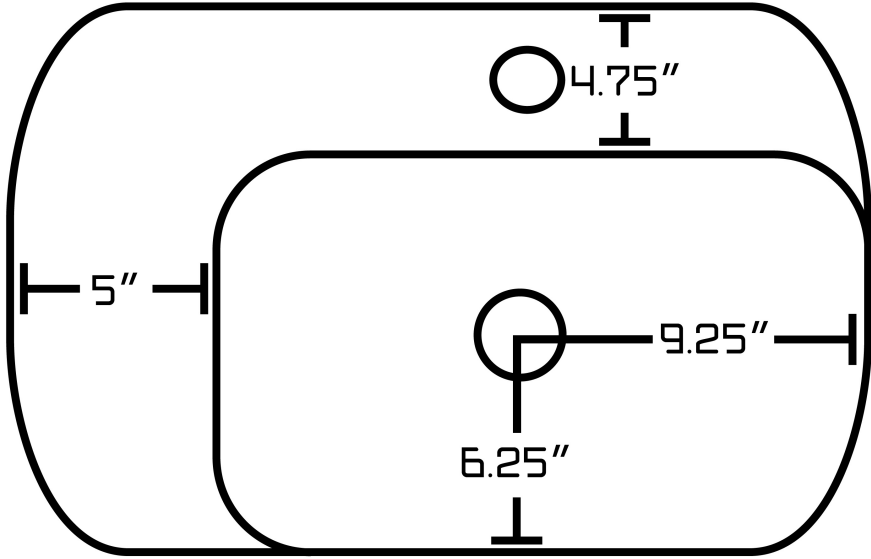

*Estimated as of 21 Jan 2022 2:49 PM.

Quality control approved in Canada. Each box on your order is physically opened-up and inspected to make sure only the highest quality product is shipped. We take and store photos of every single quality audit of every single order we ship. You can see them when you track your order on our website. This product is a group of multiple products. It features a rectangle shape. This bathroom vessel sink set is designed to be installed as a wall mount bathroom vessel sink set. It is constructed with ceramic. This bathroom vessel sink set comes with a enamel glaze finish in White color. It is designed for a 1 hole faucet.

23.5"

17.25"

23.5"

5"

Notes