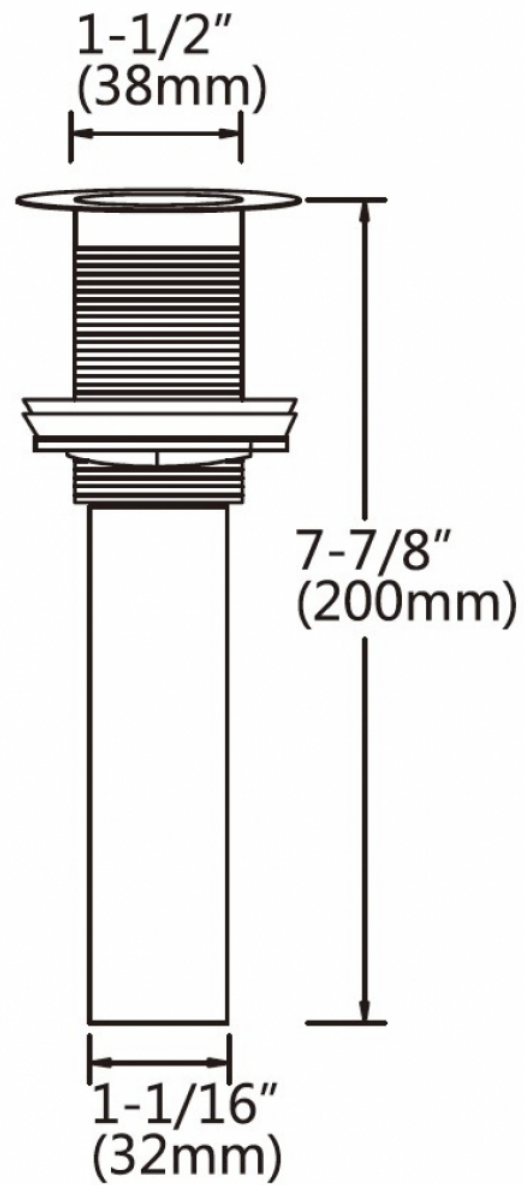

Feature(s):

- THIS PRODUCT INCLUDE(S): 1x bathroom vessel sink in white color (688), 1x bathroom sink faucet in chrome color (16748), 1x bathroom sink drain in chrome color (33593).
- This product is a bundle (set of multiple products).
- This bathroom vessel sink set features a rectangle shape with a traditional style.
- This product is made for wall mount installation.
- DIY installation instructions are included in the box.
- This bathroom vessel sink set is designed for a 1 hole faucet and the faucet drilling location is on the center.
- This bathroom vessel sink set features 1 sink.
- This bathroom vessel sink set is made with ceramic.
- The primary color of this product is white and it comes with chrome hardware.
- Smooth non-porous surface; prevents from discoloration and fading.
- Double fired and glazed for durability and stain resistance.
- 1.75-in. standard USA-Canada drain opening.
- Constructed with lead-free brass, ensuring strength and durability.
- Solid bulky brass feel (not cheap and light).
- 23.5-in. Width (left to right).
- 17.25-in. Depth (back to front).
- 5-in. Height (top to bottom).
- All dimensions are nominal.
- This product can usually be shipped out in 1 day.
- Quality control approved in Canada.
- Each box on your order is physically opened-up and inspected to make sure only the highest quality product is shipped.
- We take and store photos of every single quality audit of every single order we ship.
- You can see them when you track your order on our website.

Product ID:	33593
Product Type:	Bathroom Vessel Sink Set
Shape:	Rectangle
Install Type:	Wall Mount
Faucet Drilling:	1 Hole
Faucet Drilling Location:	Center
Overflow:	No
Num Of Sinks:	1
Includes Faucets:	Yes
Includes Drains:	Yes
Width Group:	20-in. - 29-in.
Material:	Ceramic
Style:	Traditional
Finish:	Enamel Glaze
Hardware Color:	Chrome
Color:	White
Recommended Ship Method:	SP

23.5"

17.25"

23.5"

5"

Notes