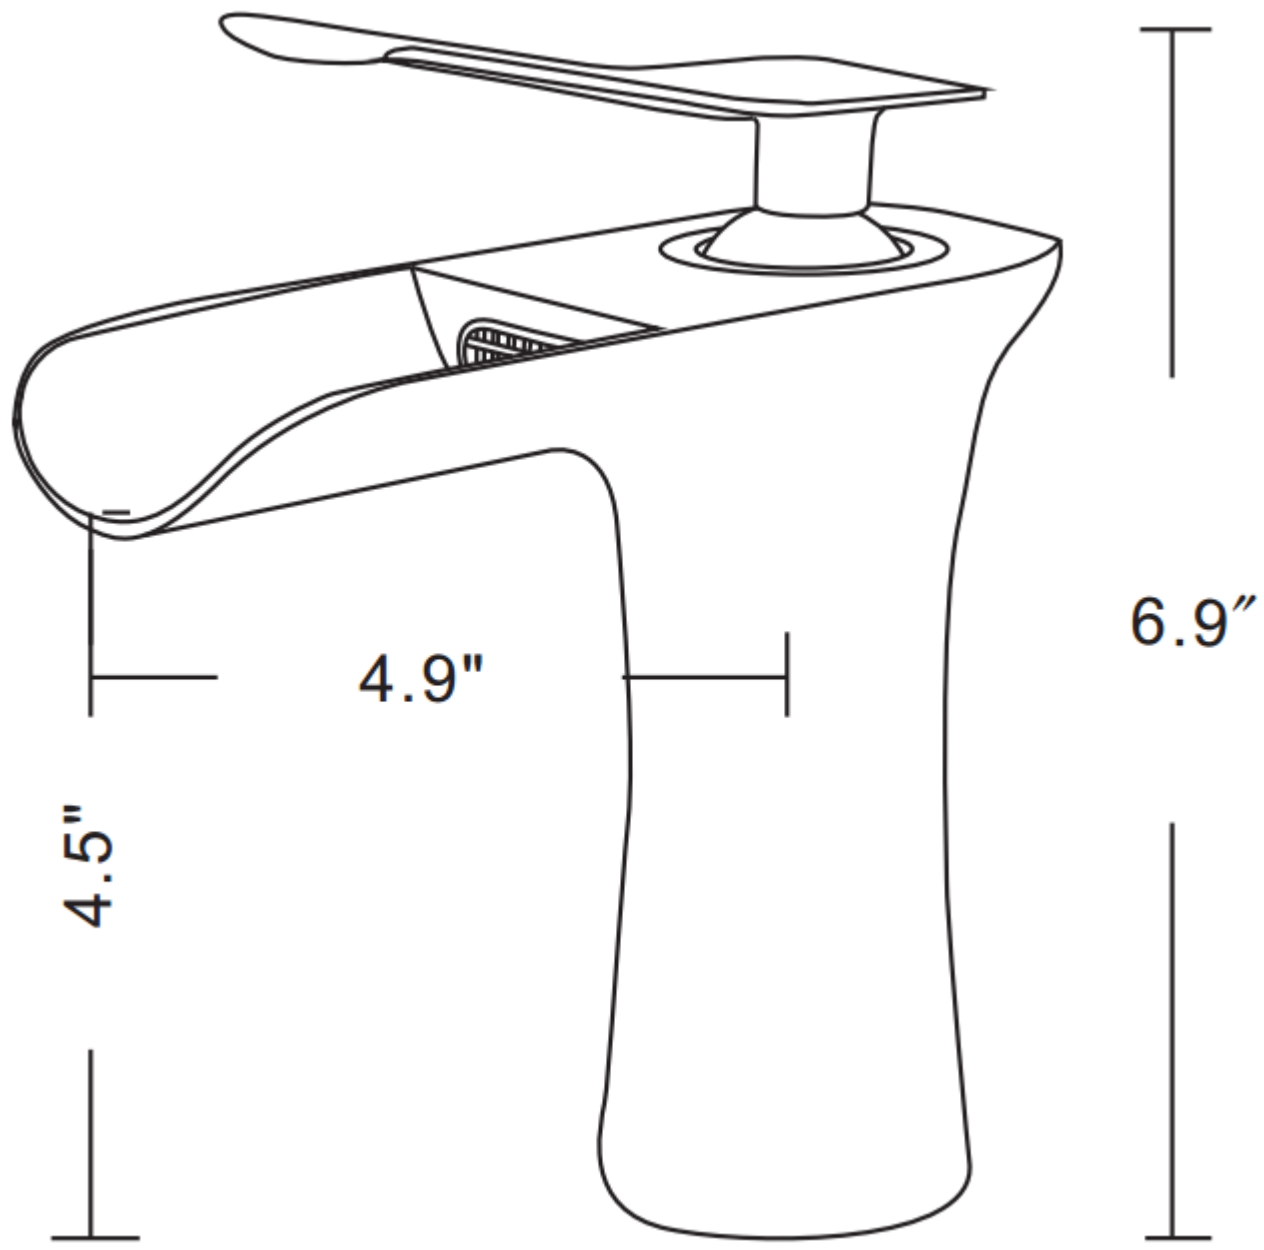

Feature(s):

- THIS PRODUCT INCLUDE(S): 1x bathroom vessel sink in white color (688), 1x bathroom sink faucet in chrome color (16748), 1x bathroom sink drain in chrome color (33593).
- This product is a bundle (set of multiple products).
- This bathroom vessel sink set features a rectangle shape with a traditional style.
- This product is made for wall mount installation.
- DIY installation instructions are included in the box.
- This bathroom vessel sink set is designed for a 1 hole faucet and the faucet drilling location is on the center.
- This bathroom vessel sink set features 1 sink.
- This bathroom vessel sink set is made with ceramic.
- The primary color of this product is white and it comes with chrome hardware.
- Smooth non-porous surface; prevents from discoloration and fading.
- Double fired and glazed for durability and stain resistance.
- 1.75-in. standard USA-Canada drain opening.
- Constructed with lead-free brass, ensuring strength and durability.
- Solid bulky brass feel (not cheap and light).
- 23.5-in. Width (left to right).
- 17.25-in. Depth (back to front).
- 5-in. Height (top to bottom).
- All dimensions are nominal.
- This product can usually be shipped out in 1 day.
- Quality control approved in Canada.
- Each box on your order is physically opened-up and inspected to make sure only the highest quality product is shipped.
- We take and store photos of every single quality audit of every single order we ship.
- You can see them when you track your order on our website.

Product ID:	33593
Product Type:	Bathroom Vessel Sink Set
Shape:	Rectangle
Install Type:	Wall Mount
Faucet Drilling:	1 Hole
Faucet Drilling Location:	Center
Overflow:	No
Num Of Sinks:	1
Includes Faucets:	Yes
Includes Drains:	Yes
Width Group:	20-in. - 29-in.
Material:	Ceramic
Style:	Traditional
Finish:	Enamel Glaze
Hardware Color:	Chrome
Color:	White
Recommended Ship Method:	SP

23.5"

17.25"

23.5"

5"

Notes