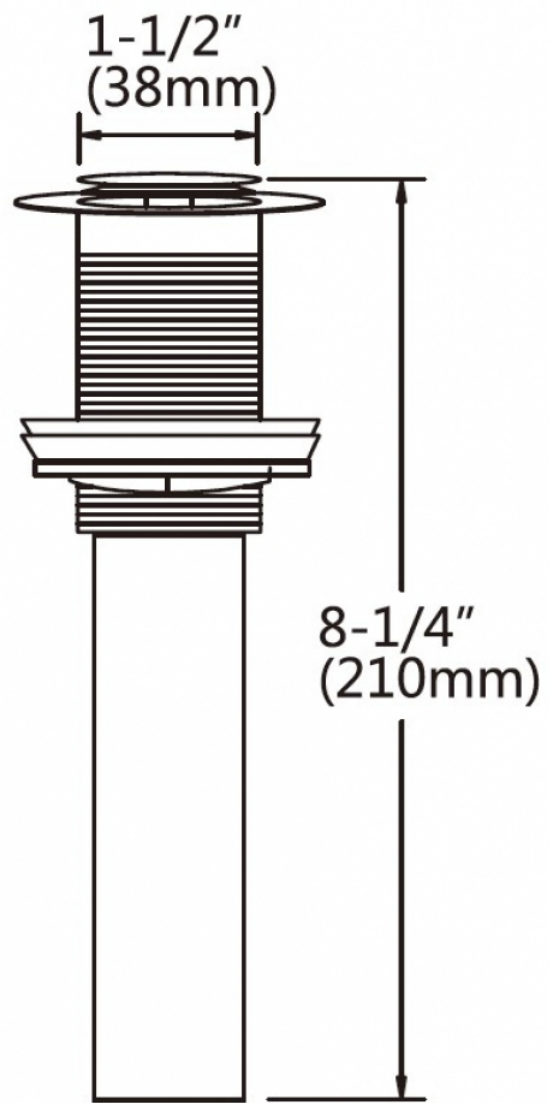

Feature(s):

- THIS PRODUCT INCLUDE(S): 1x bathroom vessel sink in white color (688), 1x bathroom sink faucet in chrome color (16748), 1x bathroom sink drain in chrome color (33593).
- This product is a bundle (set of multiple products).
- This bathroom vessel sink set features a rectangle shape with a traditional style.
- This product is made for wall mount installation.
- DIY installation instructions are included in the box.
- This bathroom vessel sink set is designed for a 1 hole faucet and the faucet drilling location is on the center.
- This bathroom vessel sink set features 1 sink.
- This bathroom vessel sink set is made with ceramic.
- The primary color of this product is white and it comes with chrome hardware.
- Smooth non-porous surface; prevents from discoloration and fading.
- Double fired and glazed for durability and stain resistance.
- 1.75-in. standard USA-Canada drain opening.
- Constructed with lead-free brass, ensuring strength and durability.
- Solid bulky brass feel (not cheap and light).
- 23.5-in. Width (left to right).
- 17.25-in. Depth (back to front).
- 5-in. Height (top to bottom).
- All dimensions are nominal.
- This product can usually be shipped out in 1 day.
- Quality control approved in Canada.
- Each box on your order is physically opened-up and inspected to make sure only the highest quality product is shipped.
- We take and store photos of every single quality audit of every single order we ship.
- You can see them when you track your order on our website.

Product ID:	33593
Product Type:	Bathroom Vessel Sink Set
Shape:	Rectangle
Install Type:	Wall Mount
Faucet Drilling:	1 Hole
Faucet Drilling Location:	Center
Overflow:	No
Num Of Sinks:	1
Includes Faucets:	Yes
Includes Drains:	Yes
Width Group:	20-in. - 29-in.
Material:	Ceramic
Style:	Traditional
Finish:	Enamel Glaze
Hardware Color:	Chrome
Color:	White
Recommended Ship Method:	SP

23.5"

17.25"

23.5"

5"

Notes