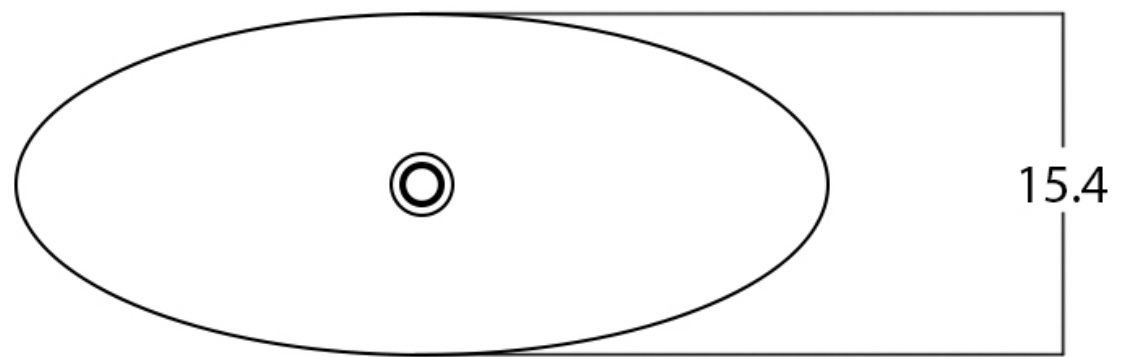

Feature(s):

- This product is a bundle (set of multiple products).
- This bathroom vessel sink set features a oval shape with a modern style.
- This product is made for above counter installation.
- DIY installation instructions are included in the box.
- This bathroom vessel sink set is designed for a deck mount faucet and the faucet drilling location is on the deck mount.
- This bathroom vessel sink set features 1 sink.
- This bathroom vessel sink set is made with ceramic.
- The primary color of this product is white and it comes with chrome hardware.
- Constructed with lead-free brass, ensuring strength and durability.
- Solid bulky brass feel (not cheap and light).
- Smooth non-porous surface; prevents from discoloration and fading.
- Double fired and glazed for durability and stain resistance.
- 1.75-in. standard USA-Canada drain opening.
- 31-in. Width (left to right).
- 15.4-in. Depth (back to front).
- 6-in. Height (top to bottom).
- All dimensions are nominal.
- This product can usually be shipped out in 1 day.
- Quality control approved in Canada.
- Each box on your order is physically opened-up and inspected to make sure only the highest quality product is shipped.
- We take and store photos of every single quality audit of every single order we ship.
- You can see them when you track your order on our website.
- THIS PRODUCT INCLUDE(S): 1x bathroom sink faucet in chrome color (1780), 1x bathroom sink drain in chrome color (1796), 1x bathroom vessel sink in white color (28421).

Product ID:	28421
Product Type:	Bathroom Vessel Sink Set
Shape:	Oval
Install Type:	Above Counter
Faucet Drilling:	Deck Mount
Faucet Drilling Location:	Deck Mount
Overflow:	No
Num Of Sinks:	1
Includes Faucets:	Yes
Includes Drains:	Yes
Width Group:	30-in. - 39-in.
Material:	Ceramic
Style:	Modern
Finish:	Enamel Glaze
Hardware Color:	Chrome
Color:	White
Recommended Ship Method:	SP