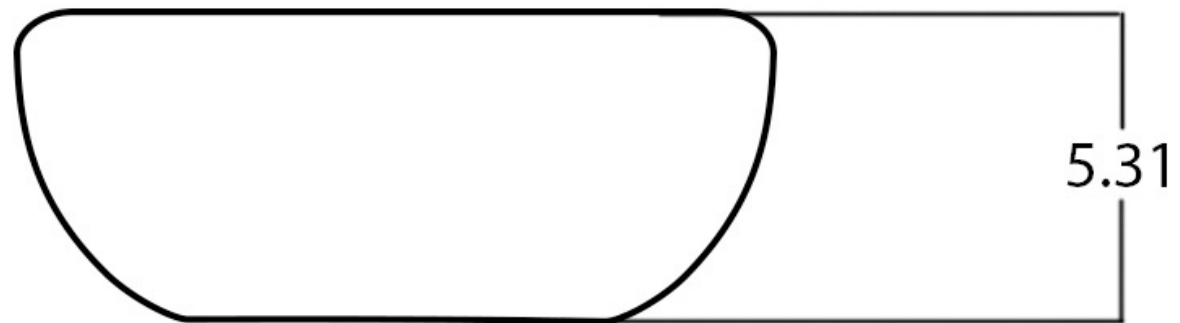

**Feature(s):**

- This product is a bundle (set of multiple products).
- This bathroom vessel sink set features a rectangle shape with a traditional style.
- This product is made for wall mount installation.
- DIY installation instructions are included in the box.
- This bathroom vessel sink set is designed for a 3h8-in. faucet and the faucet drilling location is on the center.
- Comes with an overflow for safety.
- This bathroom vessel sink set features 1 sink.
- This bathroom vessel sink set is made with ceramic.
- The primary color of this product is white and it comes with chrome hardware.
- Constructed with lead-free brass, ensuring strength and durability.
- Solid bulky brass feel (not cheap and light).
- Smooth non-porous surface; prevents from discoloration and fading.
- Double fired and glazed for durability and stain resistance.
- 1.75-in. standard USA-Canada drain opening.
- 16.34-in. Width (left to right).
- 12.2-in. Depth (back to front).
- 5.31-in. Height (top to bottom).
- All dimensions are nominal.
- This product can usually be shipped out in 1 day.
- Quality control approved in Canada.
- Each box on your order is physically opened-up and inspected to make sure only the highest quality product is shipped.
- We take and store photos of every single quality audit of every single order we ship.
- You can see them when you track your order on our website.
- THIS PRODUCT INCLUDE(S): 1x bathroom sink faucet in chrome color (1787), 1x bathroom sink drain in chrome color (1795), 1x bathroom vessel sink in white color (28522).

Product ID:	28522
Product Type:	Bathroom Vessel Sink Set
Shape:	Rectangle
Install Type:	Wall Mount
Faucet Drilling:	3H8-in.
Faucet Drilling Location:	Center
Overflow:	Yes
Num Of Sinks:	1
Includes Faucets:	Yes
Includes Drains:	Yes
Width Group:	10-in. - 19-in.
Material:	Ceramic
Style:	Traditional
Finish:	Enamel Glaze
Hardware Color:	Chrome
Color:	White
Recommended Ship Method:	SP