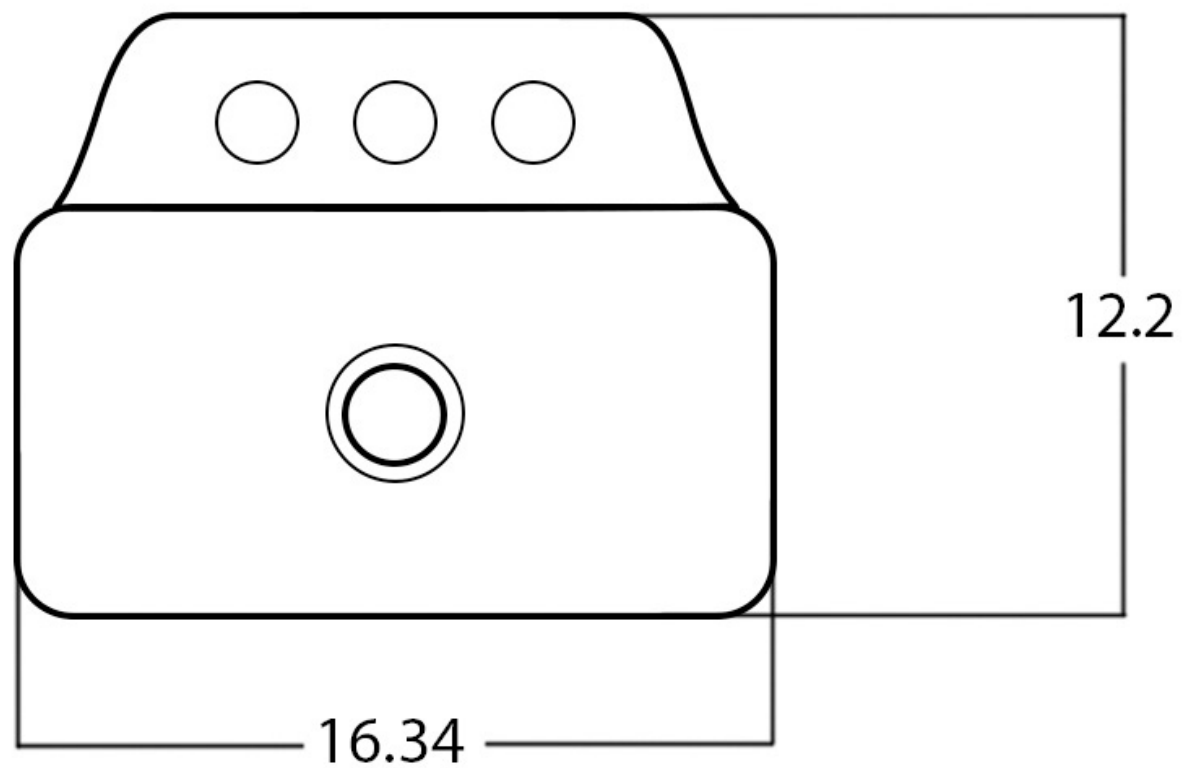

**Feature(s):**

- This product is a bundle (set of multiple products).
- This bathroom vessel sink set features a rectangle shape with a traditional style.
- This product is made for wall mount installation.
- DIY installation instructions are included in the box.
- This bathroom vessel sink set is designed for a 3h8-in. faucet and the faucet drilling location is on the center.
- Comes with an overflow for safety.
- This bathroom vessel sink set features 1 sink.
- This bathroom vessel sink set is made with ceramic.
- The primary color of this product is white and it comes with chrome hardware.
- Constructed with lead-free brass, ensuring strength and durability.
- Solid bulky brass feel (not cheap and light).
- Smooth non-porous surface; prevents from discoloration and fading.
- Double fired and glazed for durability and stain resistance.
- 1.75-in. standard USA-Canada drain opening.
- 16.34-in. Width (left to right).
- 12.2-in. Depth (back to front).
- 5.31-in. Height (top to bottom).
- All dimensions are nominal.
- This product can usually be shipped out in 1 day.
- Quality control approved in Canada.
- Each box on your order is physically opened-up and inspected to make sure only the highest quality product is shipped.
- We take and store photos of every single quality audit of every single order we ship.
- You can see them when you track your order on our website.
- THIS PRODUCT INCLUDE(S): 1x bathroom sink faucet in chrome color (1787), 1x bathroom sink drain in chrome color (1795), 1x bathroom vessel sink in white color (28522).

Product ID:	28522
Product Type:	Bathroom Vessel Sink Set
Shape:	Rectangle
Install Type:	Wall Mount
Faucet Drilling:	3H8-in.
Faucet Drilling Location:	Center
Overflow:	Yes
Num Of Sinks:	1
Includes Faucets:	Yes
Includes Drains:	Yes
Width Group:	10-in. - 19-in.
Material:	Ceramic
Style:	Traditional
Finish:	Enamel Glaze
Hardware Color:	Chrome
Color:	White
Recommended Ship Method:	SP