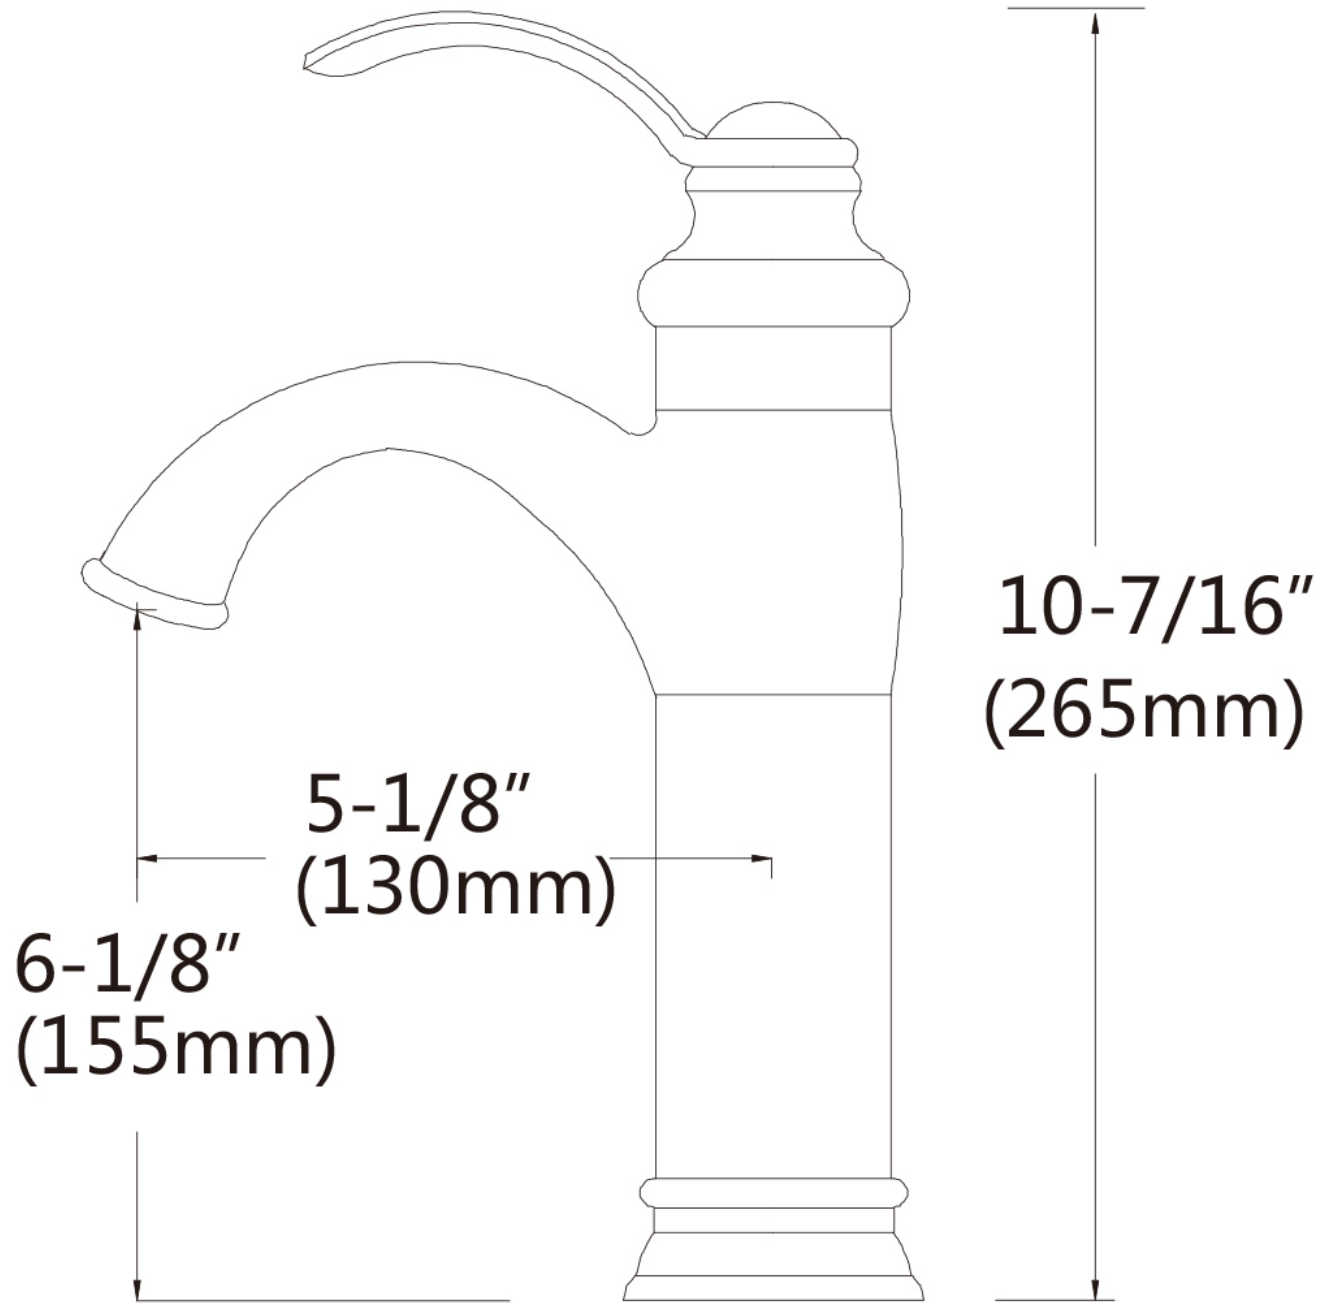

Feature(s):

- This product is a bundle (set of multiple products).
- This bathroom vessel sink set features a rectangle shape with a traditional style.
- This product is made for above counter installation.
- DIY installation instructions are included in the box.
- This bathroom vessel sink set is designed for a 1 hole faucet and the faucet drilling location is on the center.
- Comes with an overflow for safety.
- This bathroom vessel sink set features 1 sink.
- This bathroom vessel sink set is made with ceramic.
- The primary color of this product is white and it comes with brushed nickel hardware.
- Constructed with lead-free brass, ensuring strength and durability.
- Solid bulky brass feel (not cheap and light).
- Smooth non-porous surface; prevents from discoloration and fading.
- Double fired and glazed for durability and stain resistance.
- 1.75-in. standard USA-Canada drain opening.
- 16.34-in. Width (left to right).
- 12.2-in. Depth (back to front).
- 5.31-in. Height (top to bottom).
- All dimensions are nominal.
- This product can usually be shipped out in 1 day.
- Quality control approved in Canada.
- Each box on your order is physically opened-up and inspected to make sure only the highest quality product is shipped.
- We take and store photos of every single quality audit of every single order we ship.
- You can see them when you track your order on our website.
- THIS PRODUCT INCLUDE(S): 1x bathroom sink drain in brushed nickel color (20320), 1x bathroom vessel sink in white color (27969), 1x bathroom sink faucet in brushed nickel color (28736).

Product ID:	28736
Product Type:	Bathroom Vessel Sink Set
Shape:	Rectangle
Install Type:	Above Counter
Faucet Drilling:	1 Hole
Faucet Drilling Location:	Center
Overflow:	Yes
Num Of Sinks:	1
Includes Faucets:	Yes
Includes Drains:	Yes
Width Group:	10-in. - 19-in.
Material:	Ceramic
Style:	Traditional
Finish:	Enamel Glaze
Hardware Color:	Brushed Nickel
Color:	White
Recommended Ship Method:	SP