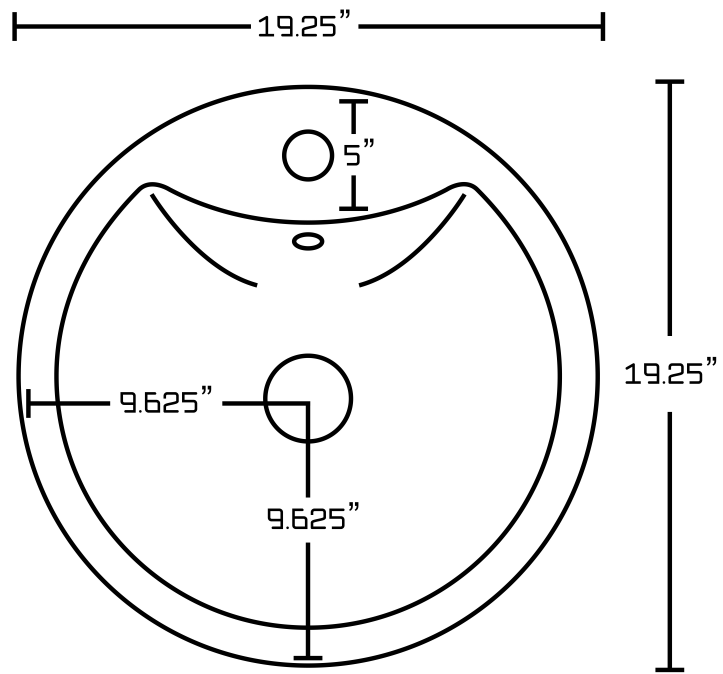

*Estimated as of 21 Jan 2022 2:43 PM.

Quality control approved in Canada. Each box on your order is physically opened-up and inspected to make sure only the highest quality product is shipped. We take and store photos of every single quality audit of every single order we ship. You can see them when you track your order on our website. This product is a group of multiple products. It features a round shape. This bathroom vessel sink set is designed to be installed as a above counter bathroom vessel sink set. It is constructed with ceramic. This bathroom vessel sink set comes with a enamel glaze finish in White color. It is designed for a 1 hole faucet.

Product ID:	33592
Product Type:	Bathroom Vessel Sink Set
Shape:	Round
Install Type:	Above Counter
Faucet Drilling:	1 Hole
Faucet Drilling Location:	Center
Overflow:	Yes
Num Of Sinks:	1
Includes Faucets:	Yes
Includes Drains:	Yes
Width Group:	10-in. - 19-in.
Material:	Ceramic
Style:	Transitional
Finish:	Enamel Glaze
Hardware Color:	Chrome
Color:	White
Recommended Ship Method:	SP

4.5"

4.9"

6.9"