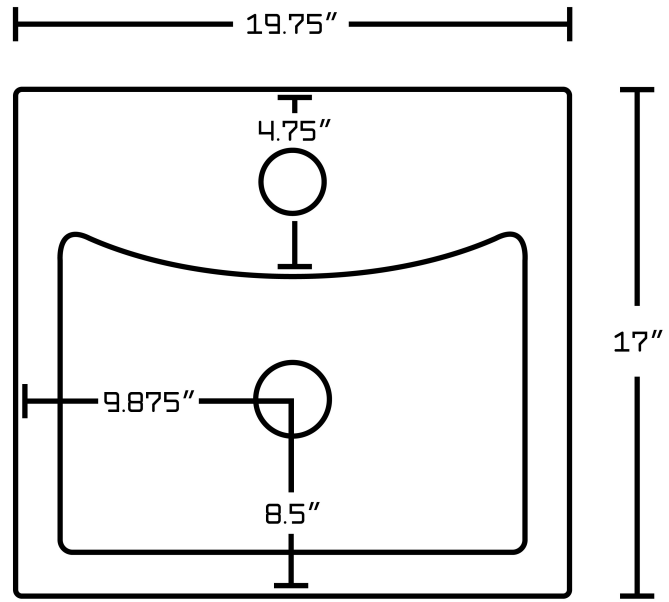

*Estimated as of 21 Jan 2022 2:42 PM.

Quality control approved in Canada. Each box on your order is physically opened-up and inspected to make sure only the highest quality product is shipped. We take and store photos of every single quality audit of every single order we ship. You can see them when you track your order on our website. This product is a group of multiple products. It features a rectangle shape. This bathroom vessel sink set is designed to be installed as a above counter bathroom vessel sink set. It is constructed with ceramic. This bathroom vessel sink set comes with a enamel glaze finish in White color. It is designed for a 1 hole faucet.

Product ID:	33592
Product Type:	Bathroom Vessel Sink Set
Shape:	Rectangle
Install Type:	Above Counter
Faucet Drilling:	1 Hole
Faucet Drilling Location:	Center
Overflow:	Yes
Num Of Sinks:	1
Includes Faucets:	Yes
Includes Drains:	Yes
Width Group:	10-in. - 19-in.
Material:	Ceramic
Style:	Transitional
Finish:	Enamel Glaze
Hardware Color:	Chrome
Color:	White
Recommended Ship Method:	SP