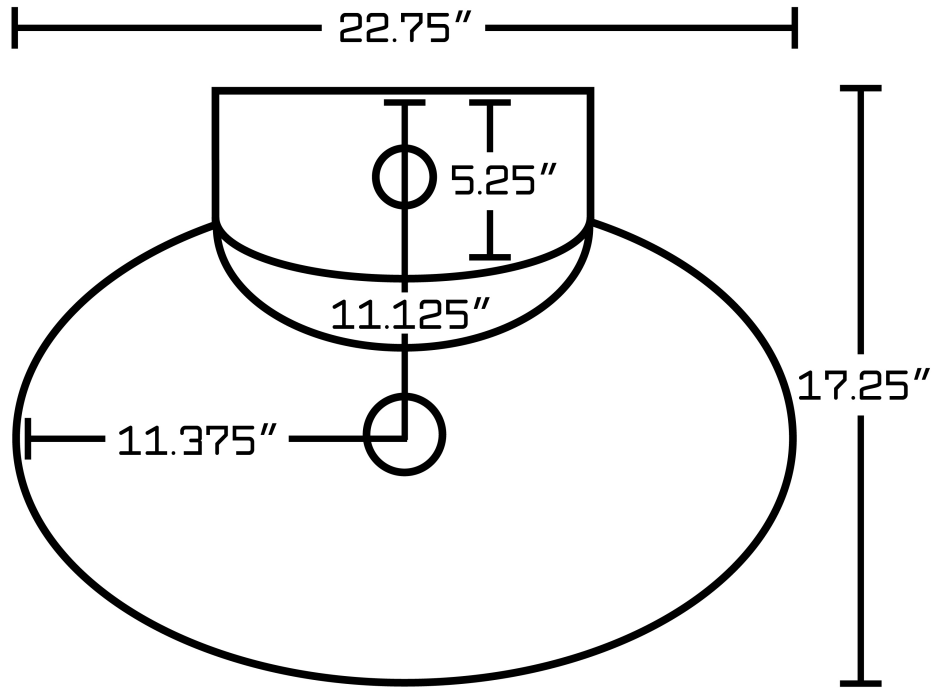

*Estimated as of 21 Jan 2022 2:46 PM.

Quality control approved in Canada. Each box on your order is physically opened-up and inspected to make sure only the highest quality product is shipped. We take and store photos of every single quality audit of every single order we ship. You can see them when you track your order on our website. This product is a group of multiple products. It features a oval shape. This bathroom vessel sink set is designed to be installed as a above counter bathroom vessel sink set. It is constructed with ceramic. This bathroom vessel sink set comes with a enamel glaze finish in White color. It is designed for a 1 hole faucet.

Product ID:	16748
Product Type:	Bathroom Vessel Sink Set
Shape:	Oval
Install Type:	Above Counter
Faucet Drilling:	1 Hole
Faucet Drilling Location:	Center
Overflow:	Yes
Num Of Sinks:	1
Includes Faucets:	Yes
Includes Drains:	Yes
Width Group:	20-in. - 29-in.
Material:	Ceramic
Style:	Traditional
Finish:	Enamel Glaze
Hardware Color:	Chrome
Color:	White
Recommended Ship Method:	SP