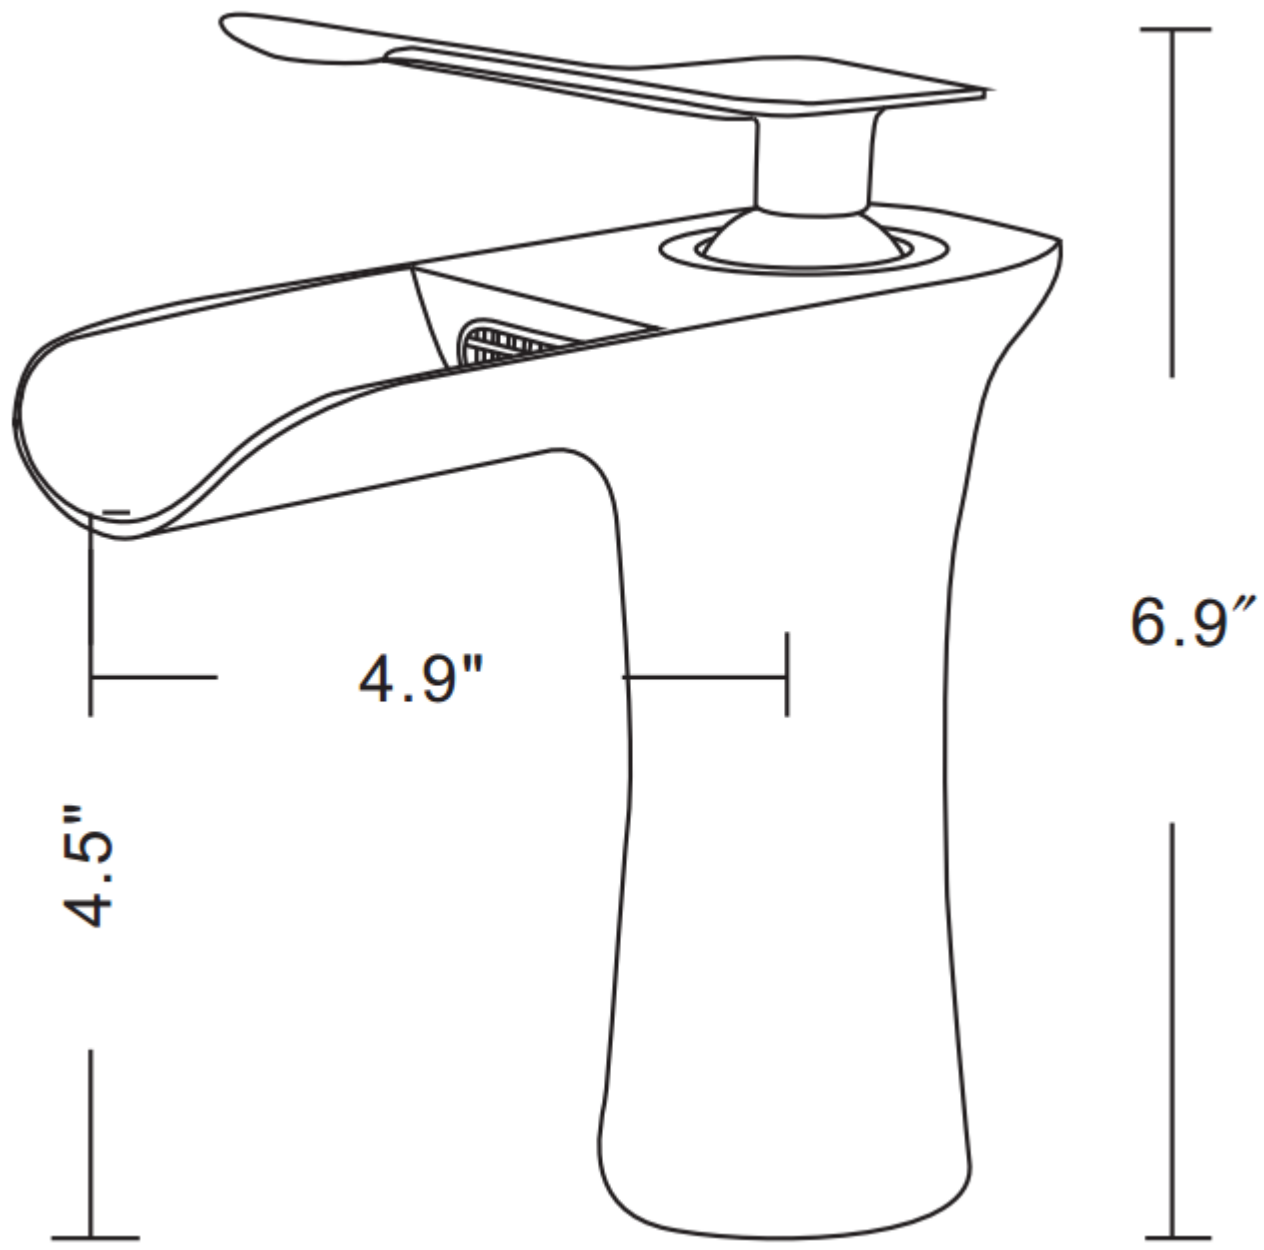

Feature(s):

- THIS PRODUCT INCLUDE(S): 1x bathroom vessel sink in white color (590), 1x bathroom sink drain in chrome color (1795), 1x bathroom sink faucet in chrome color (16748).
- This product is a bundle (set of multiple products).
- This bathroom vessel sink set features a oval shape with a traditional style.
- This product is made for above counter installation.
- DIY installation instructions are included in the box.
- This bathroom vessel sink set is designed for a 1 hole faucet and the faucet drilling location is on the center.
- Comes with an overflow for safety.
- This bathroom vessel sink set features 1 sink.
- This bathroom vessel sink set is made with ceramic.
- The primary color of this product is white and it comes with chrome hardware.
- Smooth non-porous surface; prevents from discoloration and fading.
- Double fired and glazed for durability and stain resistance.
- 1.75-in. standard USA-Canada drain opening.
- Constructed with lead-free brass, ensuring strength and durability.
- Solid bulky brass feel (not cheap and light).
- 22.75-in. Width (left to right).
- 17.25-in. Depth (back to front).
- 7-in. Height (top to bottom).
- All dimensions are nominal.
- This product can usually be shipped out in 1 day.
- Quality control approved in Canada.
- Each box on your order is physically opened-up and inspected to make sure only the highest quality product is shipped.
- We take and store photos of every single quality audit of every single order we ship.
- You can see them when you track your order on our website.

Product ID:	16748
Product Type:	Bathroom Vessel Sink Set
Shape:	Oval
Install Type:	Above Counter
Faucet Drilling:	1 Hole
Faucet Drilling Location:	Center
Overflow:	Yes
Num Of Sinks:	1
Includes Faucets:	Yes
Includes Drains:	Yes
Width Group:	20-in. - 29-in.
Material:	Ceramic
Style:	Traditional
Finish:	Enamel Glaze
Hardware Color:	Chrome
Color:	White
Recommended Ship Method:	SP