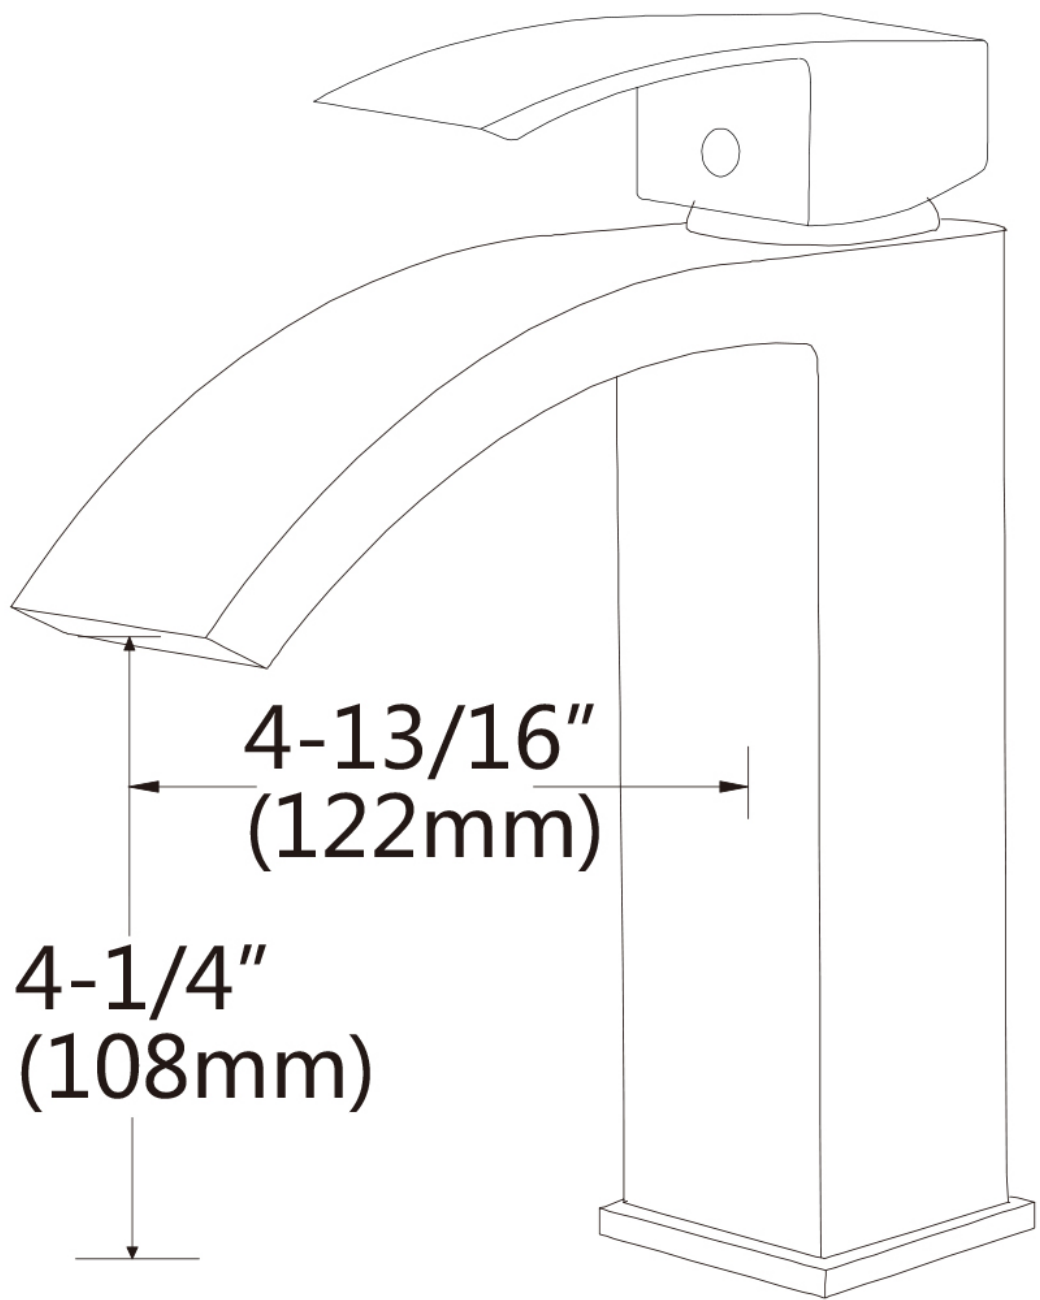

4-13/16"
(122mm)

4-1/4"
(108mm)

7-1/16"
(179mm)