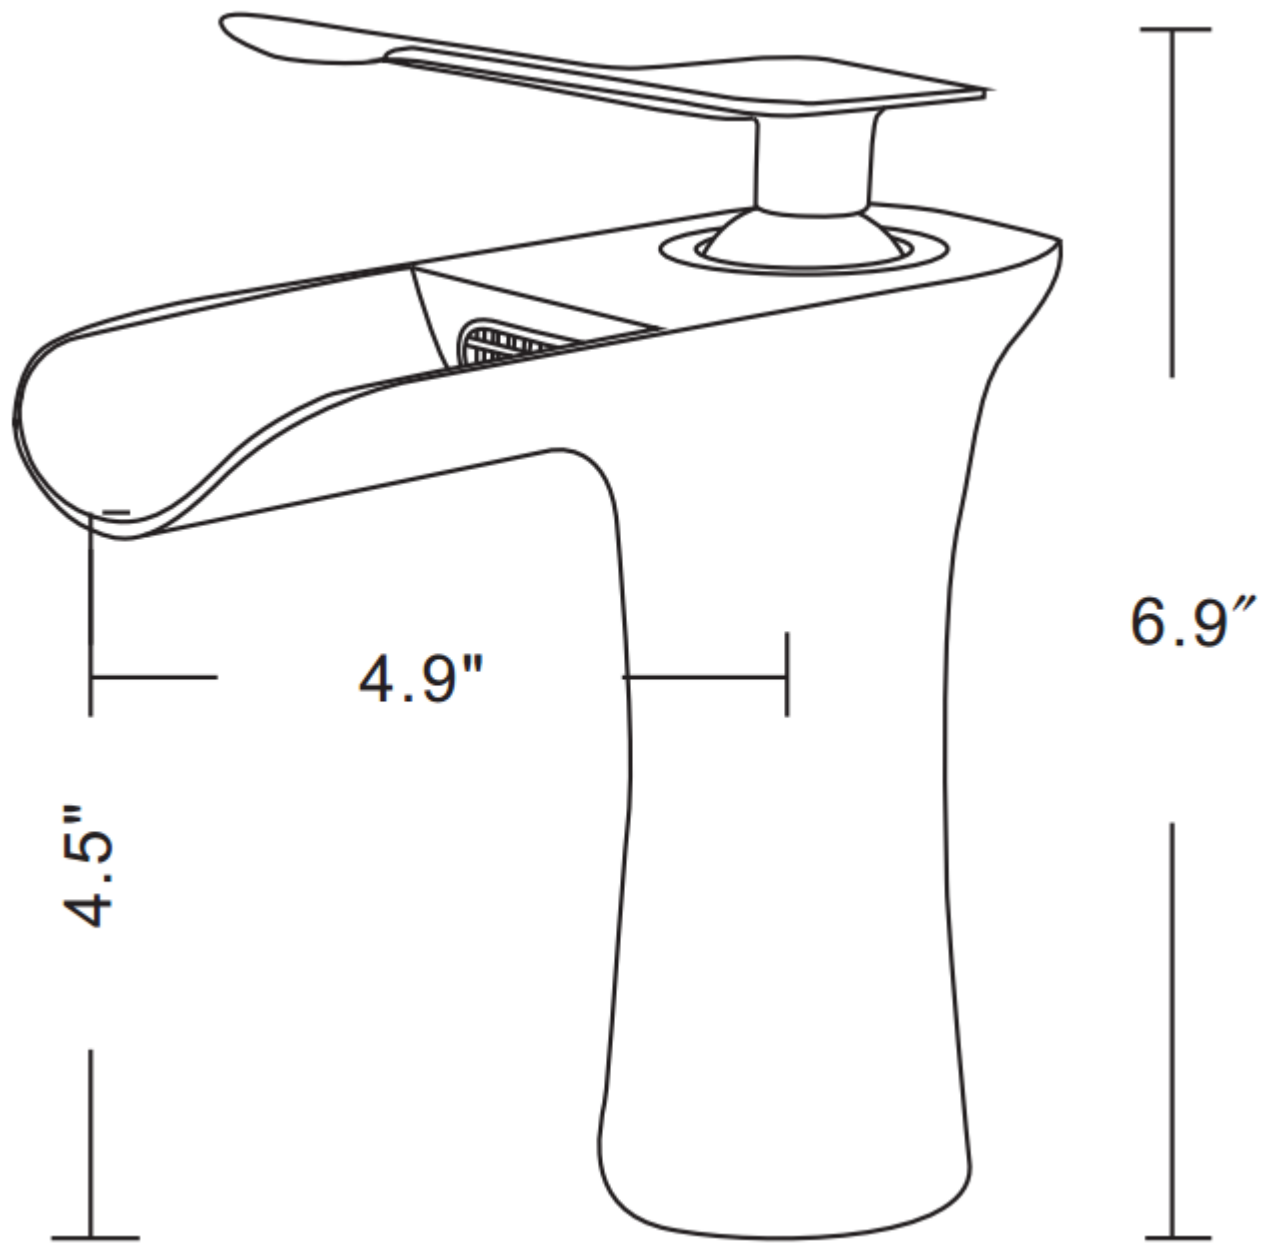

Feature(s):

- THIS PRODUCT INCLUDE(S): 1x bathroom vessel sink in white color (127), 1x bathroom sink drain in chrome color (1795), 1x bathroom sink faucet in chrome color (16748).
- This product is a bundle (set of multiple products).
- This bathroom vessel sink set features a rectangle shape with a traditional style.
- This product is made for above counter installation.
- DIY installation instructions are included in the box.
- This bathroom vessel sink set is designed for a 1 hole faucet and the faucet drilling location is on the center.
- Comes with an overflow for safety.
- This bathroom vessel sink set features 1 sink.
- This bathroom vessel sink set is made with ceramic.
- The primary color of this product is white and it comes with chrome hardware.
- Smooth non-porous surface; prevents from discoloration and fading.
- Double fired and glazed for durability and stain resistance.
- 1.75-in. standard USA-Canada drain opening.
- Constructed with lead-free brass, ensuring strength and durability.
- Solid bulky brass feel (not cheap and light).
- 19.5-in. Width (left to right).
- 16.25-in. Depth (back to front).
- 7-in. Height (top to bottom).
- All dimensions are nominal.
- This product can usually be shipped out in 1 day.
- Quality control approved in Canada.
- Each box on your order is physically opened-up and inspected to make sure only the highest quality product is shipped.
- We take and store photos of every single quality audit of every single order we ship.
- You can see them when you track your order on our website.

Product ID:	16748
Product Type:	Bathroom Vessel Sink Set
Shape:	Rectangle
Install Type:	Above Counter
Faucet Drilling:	1 Hole
Faucet Drilling Location:	Center
Overflow:	Yes
Num Of Sinks:	1
Includes Faucets:	Yes
Includes Drains:	Yes
Width Group:	10-in. - 19-in.
Material:	Ceramic
Style:	Traditional
Finish:	Enamel Glaze
Hardware Color:	Chrome
Color:	White
Recommended Ship Method:	SP