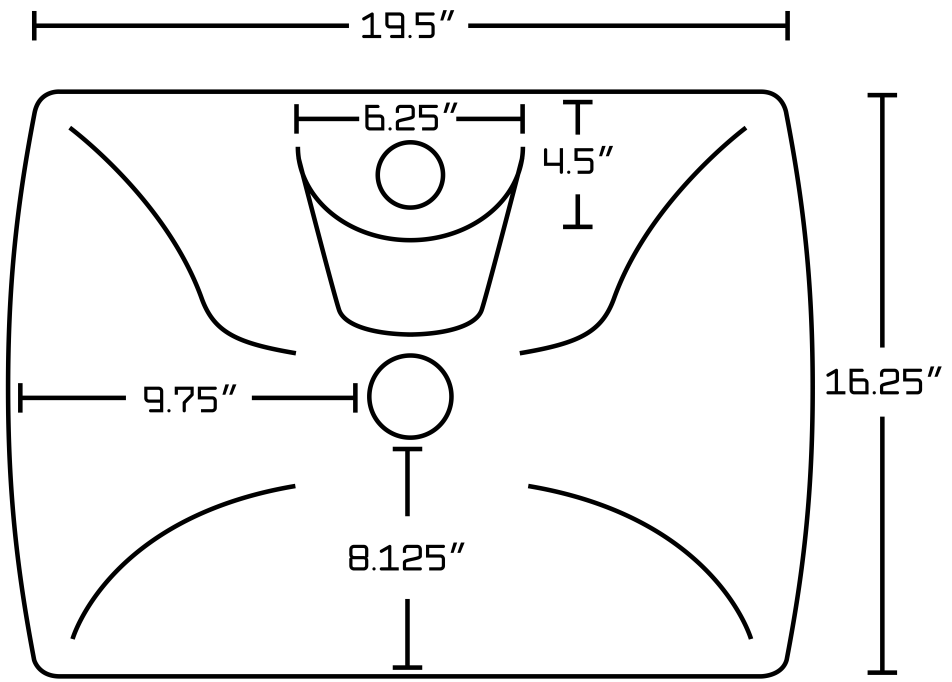

*Estimated as of 21 Jan 2022 2:43 PM.

Quality control approved in Canada. Each box on your order is physically opened-up and inspected to make sure only the highest quality product is shipped. We take and store photos of every single quality audit of every single order we ship. You can see them when you track your order on our website. This product is a group of multiple products. It features a rectangle shape. This bathroom vessel sink set is designed to be installed as a above counter bathroom vessel sink set. It is constructed with ceramic. This bathroom vessel sink set comes with a enamel glaze finish in White color. It is designed for a 1 hole faucet.

Product ID:	16748
Product Type:	Bathroom Vessel Sink Set
Shape:	Rectangle
Install Type:	Above Counter
Faucet Drilling:	1 Hole
Faucet Drilling Location:	Center
Overflow:	Yes
Num Of Sinks:	1
Includes Faucets:	Yes
Includes Drains:	Yes
Width Group:	10-in. - 19-in.
Material:	Ceramic
Style:	Traditional
Finish:	Enamel Glaze
Hardware Color:	Chrome
Color:	White
Recommended Ship Method:	SP

4.5"

4.9"

6.9"