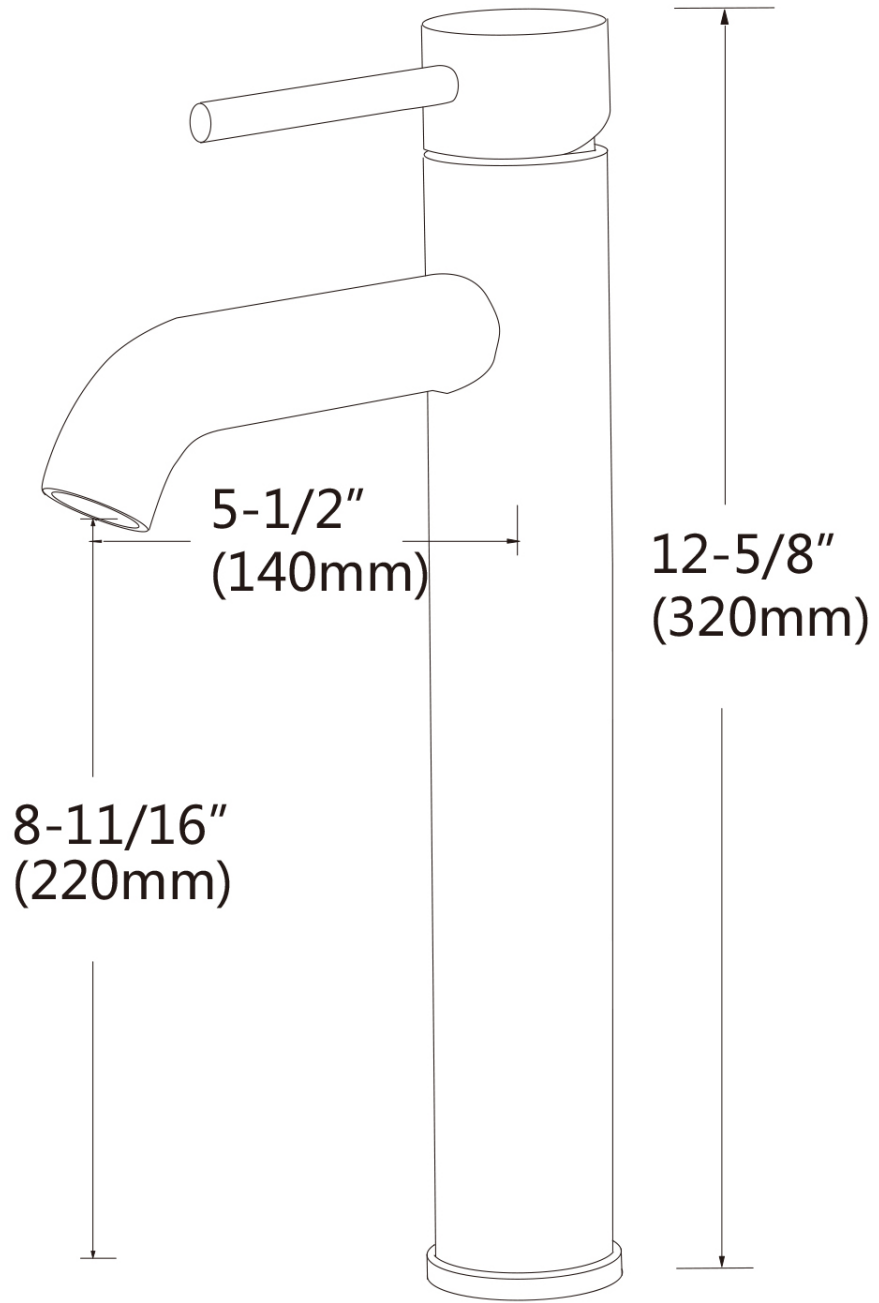

Feature(s):

- This product is a bundle (set of multiple products).
- This bathroom vessel sink set features a oval shape with a modern style.
- This product is made for above counter installation.
- DIY installation instructions are included in the box.
- This bathroom vessel sink set is designed for a deck mount faucet and the faucet drilling location is on the deck mount.
- This bathroom vessel sink set features 1 sink.
- This bathroom vessel sink set is made with ceramic.
- The primary color of this product is white and it comes with black hardware.
- Constructed with lead-free brass, ensuring strength and durability.
- Solid bulky brass feel (not cheap and light).
- Smooth non-porous surface; prevents from discoloration and fading.
- Double fired and glazed for durability and stain resistance.
- 1.75-in. standard USA-Canada drain opening.
- 31-in. Width (left to right).
- 15.4-in. Depth (back to front).
- 6-in. Height (top to bottom).
- All dimensions are nominal.
- This product can usually be shipped out in 1 day.
- Quality control approved in Canada.
- Each box on your order is physically opened-up and inspected to make sure only the highest quality product is shipped.
- We take and store photos of every single quality audit of every single order we ship.
- You can see them when you track your order on our website.
- THIS PRODUCT INCLUDE(S): 1x bathroom sink drain in black color (20322), 1x bathroom vessel sink in white color (28421), 1x bathroom sink faucet in black color (28794).

Product ID:	28794
Product Type:	Bathroom Vessel Sink Set
Shape:	Oval
Install Type:	Above Counter
Faucet Drilling:	Deck Mount
Faucet Drilling Location:	Deck Mount
Overflow:	No
Num Of Sinks:	1
Includes Faucets:	Yes
Includes Drains:	Yes
Width Group:	30-in. - 39-in.
Material:	Ceramic
Style:	Modern
Finish:	Enamel Glaze
Hardware Color:	Black
Color:	White
Recommended Ship Method:	SP